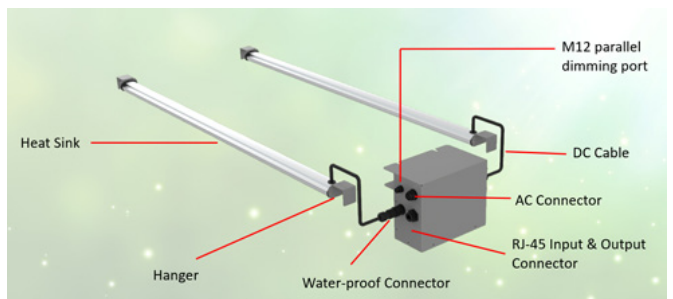

INSTALLATION

Attention:

1. Take out the strips and driver from the carton
2. Install the strip on the GL02 Light as shown on picture
3. Screw plug tight
4. Connect the strip with driver output interface with DC cable
5. Connect the dimming interface of GL02 fixture and module-dimming interface
6. Connect the AC interface of the GL02 fixture to the module-AC output interface
7. Connect the power cord to the AC input interface of the module, then it can be powered on
8. Can use the RJ45 network cable interface to connect to the external control system

DIMENSIONS

SPECTRUM

TEMPERATURE RISE

| UV Strip | T0(The initial temp) °F | T1(Final temp) °F | Temp rise(T1-T0) °F |
|--------------|-------------------------|-------------------|---------------------|
| Driver (Tc) | 88.7 | 113.9 | 25.2 |
| Chips | 88.7 | 106.34 | 17.64 |
| Housing | 88.7 | 101.84 | 13.14 |
| Ambient Temp | 88.7 | 91.22 | 2.52 |