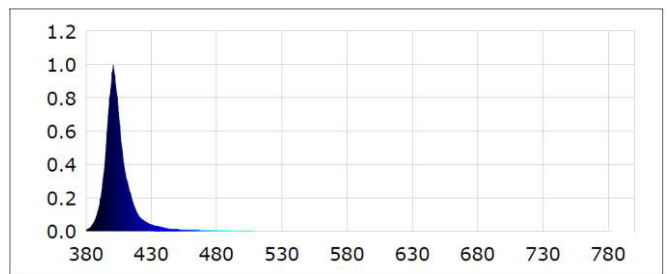

DIMENSIONS

SPECTRUM

TEMPERATURE RISE

| UV Strip | T0(The initial temp) °F | T1(Final temp) °F | Temp rise(T1-T0) °F |
|--------------|-------------------------|-------------------|---------------------|
| Driver (Tc) | 88.7 | 113.9 | 25.2 |
| Chips | 88.7 | 106.34 | 17.64 |
| Housing | 88.7 | 101.84 | 13.14 |
| Ambient Temp | 88.7 | 91.22 | 2.52 |