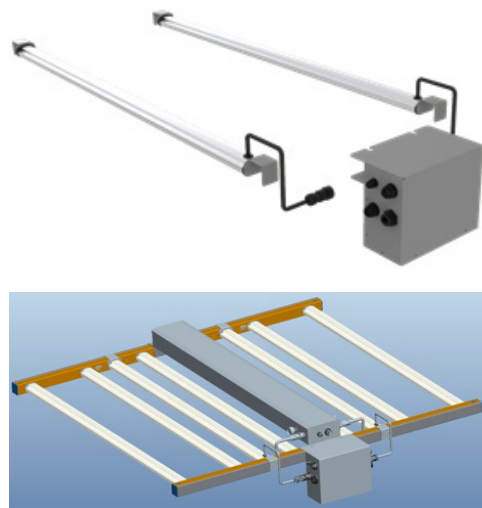

TECHNICAL SPECIFICATIONS

| | | | |
|-------------------|------------------------------------|------------------|------------------|
| Watts | 35W | Lumens | ± 1,068 |
| Size | 43.03" (L) x 2.11" (W) x 1.49" (D) | Spectrum | UVA (400nm) |
| Voltage | 120-277VAC (50/60Hz) | IP Rating | IP65 (Wet Areas) |
| Dimming | 0-10V | Materials | Aluminum Alloy |
| Beam Angle | 120° | Finish | Silver |
| CRI | N/A | Lens | Clear |
| PF | >0.86 | Lifespan | 50,000 hours |

SARIN UV Modules can be used in wet areas for up to two hours a day and are perfect for indoor greenhouses, vertical growing, and any cannabis or hemp cultivation.

FEATURES

- Boosts THC, DBC, Terpenes
- Dimmable
- Easy installation
- Customize Functions
- Can be installed parallel
- Works with GLO2 Control
- Wireless Bluetooth capability
- Slim profile

INSTALLATION

Attention:

1. Take out the strips and driver from the carton
2. Install the strip on the GL02 Light as shown on picture
3. Screw plug tight
4. Connect the strip with driver output interface with DC cable
5. Connect the dimming interface of GL02 fixture and module-dimming interface
6. Connect the AC interface of the GL02 fixture to the module-AC output interface
7. Connect the power cord to the AC input interface of the module, then it can be powered on
8. Can use the RJ45 network cable interface to connect to the external control system