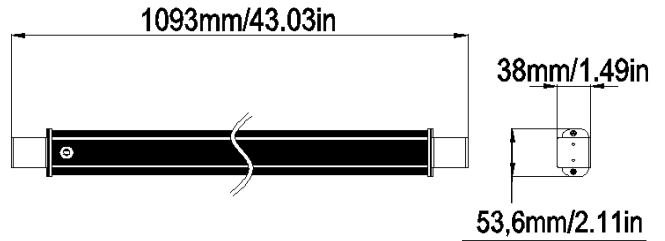

DIMENSIONS