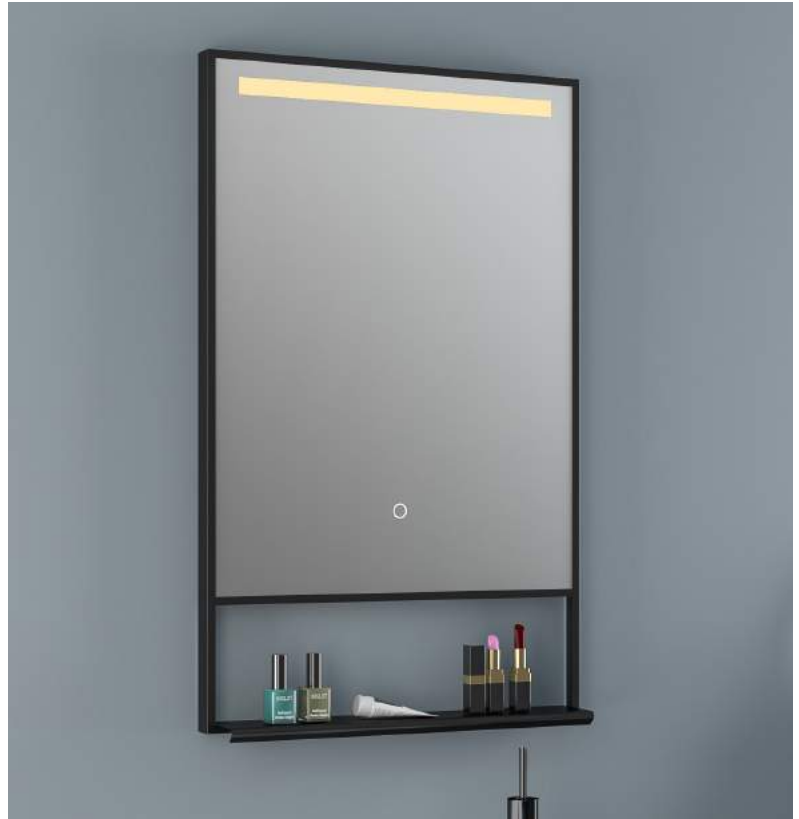

Width	Height	Depth
19.7"	27.6"	1.3"
23.6"	27.6"	1.3"
31.5"	27.6"	1.3"
39.4"	27.6"	1.3"
47.2	27.6"	1.3"

Custom Sizes Available

Width	Height	Depth
19.7"	27.6"	1.3"
23.6"	27.6"	1.3"
31.5"	27.6"	1.3"
39.4"	27.6"	1.3"
47.2	27.6"	1.3"

Custom Sizes Available

Width	Height	Depth
19.7"	27.6"	1.3"
23.6"	27.6"	1.3"
31.5"	27.6"	1.3"
39.4"	27.6"	1.3"
47.2	27.6"	1.3"

Custom Sizes Available