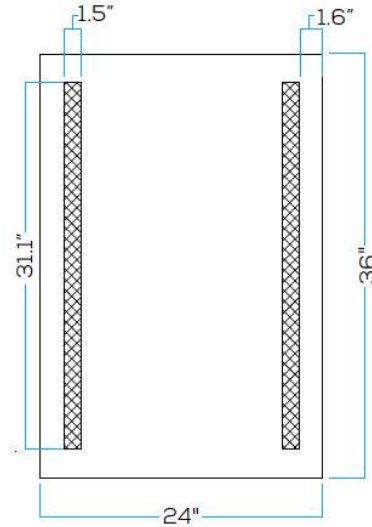

Features:

- ADA Compliant
- 29W
- 120V
- 120° Beam Angle
- >90
- 2900lm
- Steel, Glass
- 5° Fixed Angle Tilt
- Automatic Defogger
- Bright White 5000K Light
- Splash resistant with an IP44 rating
- Copper-Free, Anti-Corrosion
- Sensor or hardwire connection
- Safety-Backed, Anti-Shatter
- Frosted Lens
- Natural, Soft Light
- High Energy Efficiency

SES-ML04-2436-18-S

ADA Mirrors feature a fixed angle tilt and a side lit surface for a soft glow and an enhanced look. This mirror has a slight downward tilt from the wall that allows a person in a wheelchair to see their reflection in the mirror and meets ADA compliance requirements.

Width	Height	Depth
24"	36"	5"

Custom Sizes Available