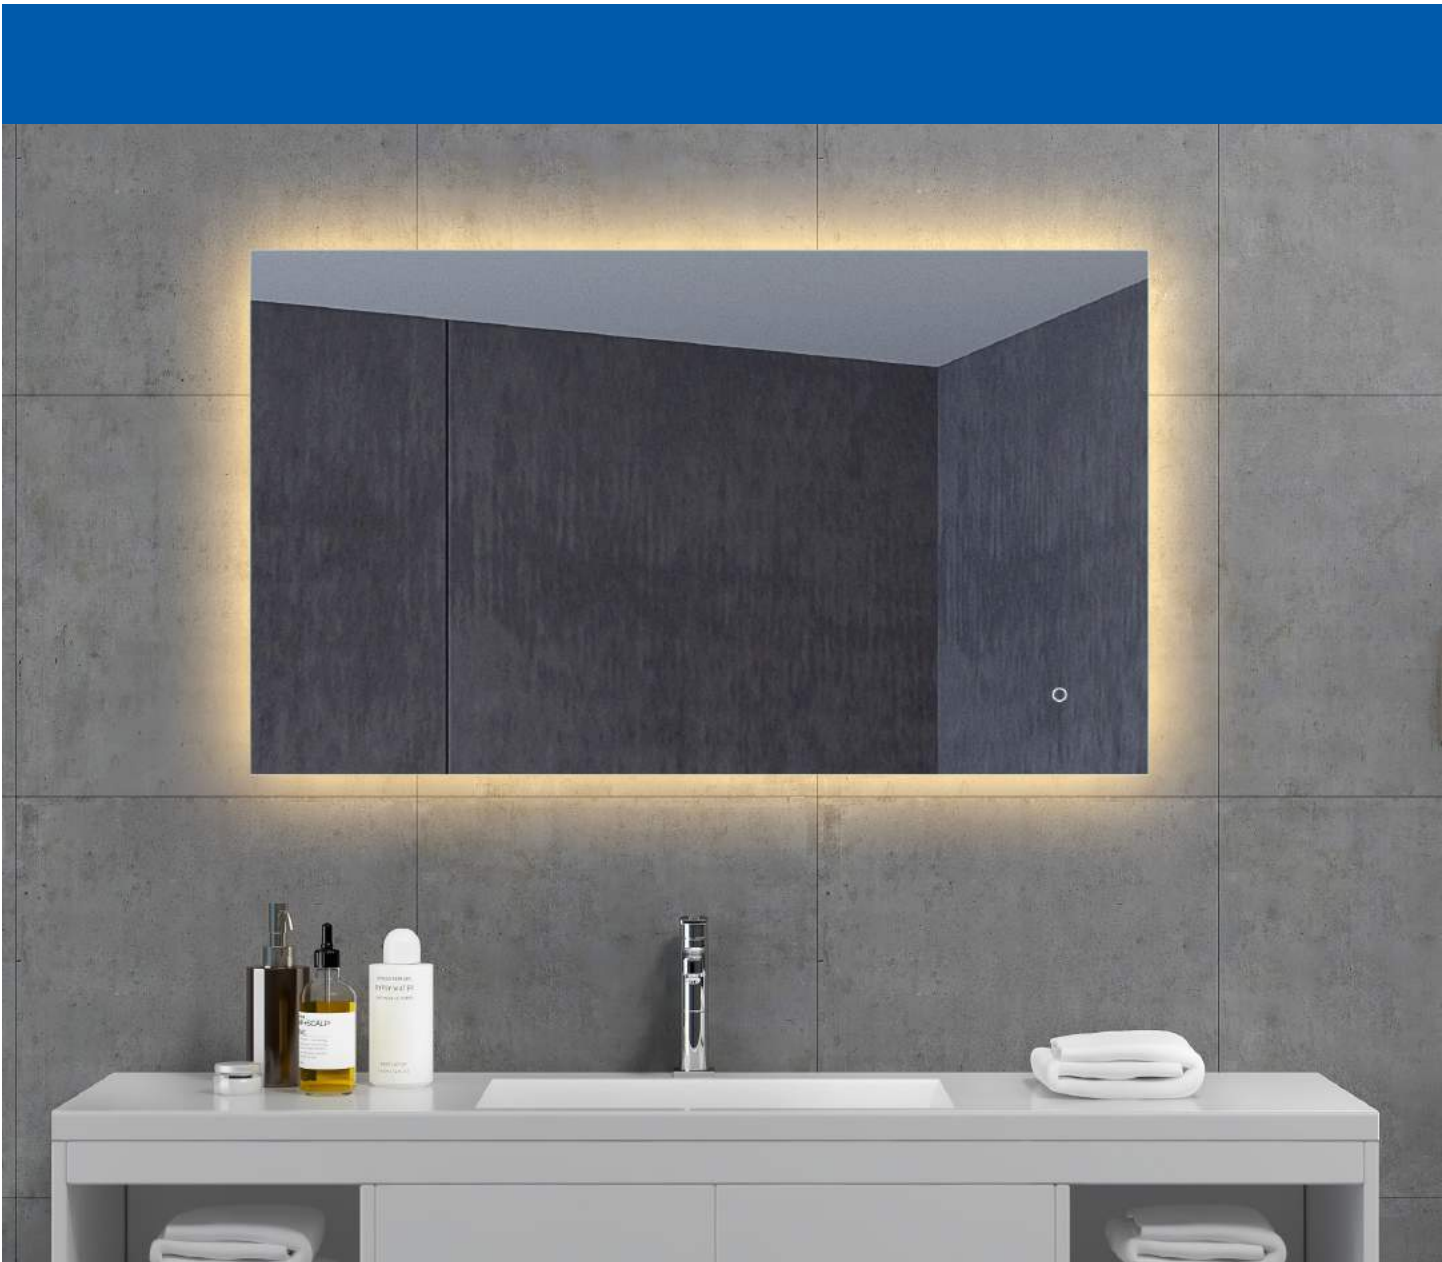

Custom Sizes Available

SES-36L-P12

Features:

- Copper-free mirror with safety film back
- LED color temperature changing 2700-6500K
- Heating Pad
- Touch Switch

Diameter	Depth
23.6"	1.2"
27.6"	1.2"
31.5"	1.2"
39.4"	1.2"
47.2"	1.2"

Custom Sizes Available

SES-1280-P14

Features:

- Copper-free mirror with safety film back
- LED color temperature changing 2700-6500K
- Heating Pad
- IR Sensor Switch

Width	Height	Depth
31.5"	21.7"	1.2"
47.2"	31.5"	1.2"

Custom Sizes Available

SES-3636S-NF

Features:

- Copper-free mirror with safety film back
- LED color temperature changing 2700-6500K
- Acrylic diffused LED light
- Heating Pad
- Touch Switch

Width	Height	Depth
15.8"	27.6"	1.2"
23.6"	27.6"	1.2"
31.5"	27.6"	1.2"
39.4"	27.6"	1.2"
47.2"	27.6"	1.2"
55.1"	27.6"	1.2"
62.9"	27.6"	1.2"

Oval, Round, and Custom Sizes Available

SES-3636S-F

Features:

- Copper-free mirror with safety film back
- LED color temperature changing 2700-6500K
- Heating Pad
- Touch switch

Width	Height	Depth
23.6"	27.6"	1.2"
31.5"	27.6"	0.9"
39.4"	27.6"	0.9"
43.3"	27.6"	0.9"
55.1"	27.6"	0.9"