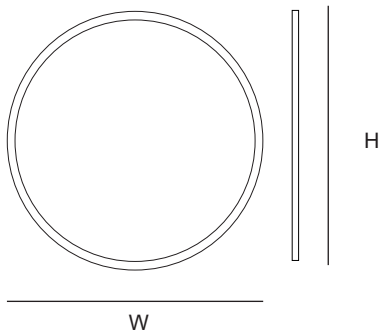

Width	Height	Depth
19.7"	27.6"	1.3"
23.6"	27.6"	1.3"
31.5"	27.6"	1.3"
39.4"	27.6"	1.3"
47.2"	27.6"	1.3"

Custom Sizes Available

SES-6070S-P50

SES-6070S-P50-I

Features:

- Copper-free silver mirror Anti-corrosion treatment
- 2835 SMD LED, 90-100lm/W CRI: 80+/90+
- Color temperatures: 3000K-4000K-5000K-6000K
- Aluminium frame
- TUV / UL LED driver
- IP44 / Damp location

Width	Height	Depth
197."	19.7"	1.3"
27.6"	27.6"	1.3"

Custom Sizes Available

SES-1070S-P52-H2

SES-1070S-P52-H

SES-1070S-P52-V

SES-1070S-P52-V2

SES-1070S-P52

Features: