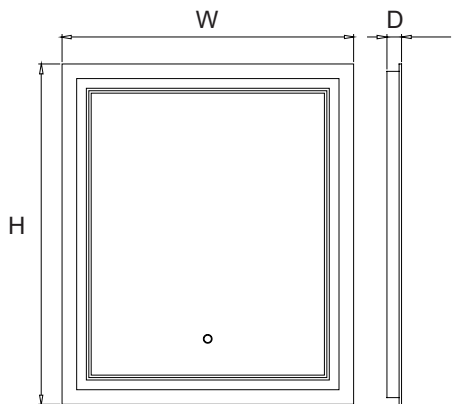

Width	Height	Depth
19.7"	27.6"	2.2"
23.6"	31.5"	2.2"
35.4"	27.6"	2.2"
47.2"	23.6"	2.2"

Custom Sizes Available

SES-2432R-P6

Features:

- Copper-free mirror with safety film back
- LED color temperature changing 2700-6500K
- Acrylic Diffused LED light
- Heating Pad
- Touch Switch

Custom Sizes Available

SES-3636S-NF

Features:

- Copper-free mirror with safety film back
- LED color temperature changing 2700-6500K
- Acrylic diffused LED light
- Heating Pad
- Touch Switch

Width	Height	Depth
15.8"	27.6"	1.2"
23.6"	27.6"	1.2"
31.5"	27.6"	1.2"
39.4"	27.6"	1.2"
47.2"	27.6"	1.2"
55.1"	27.6"	1.2"
62.9"	27.6"	1.2"

Oval, Round, and Custom Sizes Available

SES-3636S-F

Features:

- Copper-free mirror with safety film back
- LED color temperature changing 2700-6500K
- Heating Pad
- Touch switch

Width	Height	Depth
23.6"	27.6"	1.2"
31.5"	27.6"	0.9"
39.4"	27.6"	0.9"
43.3"	27.6"	0.9"
55.1"	27.6"	0.9"

Width	Height	Depth
19.7"	27.6"	1.2"
23.6"	27.6"	1.2"
31.5"	27.6"	1.2"
39.4"	27.6"	1.2"
47.2"	27.6"	1.2"

Custom Sizes Available

SES-9090R-P22

Features:

- Copper-free mirror with safety film back
- LED color temperature changing 2700-6500K
- Acrylic diffused LED lighting
- Integrated magnifying mirror
- Heating Pad
- Touch switch
- IP44 Rating