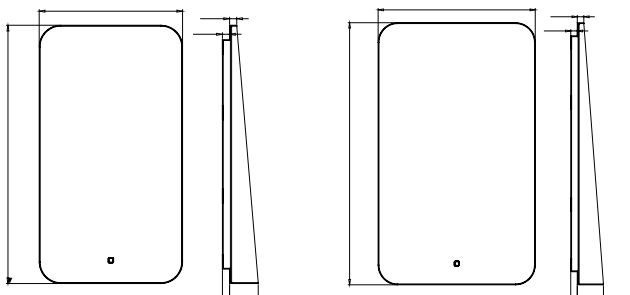

Width	Height	Depth
19.7"	27.6"	1.2"
23.6"	27.6"	1.2"
31.5"	27.6"	1.2"
39.4"	27.6"	1.2"
47.2"	27.6"	1.2"

Custom Sizes Available

SES-9090R-P22

Features:

- Copper-free mirror with safety film back
- LED color temperature changing 2700-6500K
- Acrylic diffused LED lighting
- Integrated magnifying mirror
- Heating Pad
- Touch switch
- IP44 Rating

- Copper-free mirror with safety film back
- LED color temperature changing 2700-6500K
- Aluminum frame in powder coating finish
- Heating Pad
- Touch Switch
- IP44 rating

Diameter	Depth	Frame Finish
23.6"	1.6"	Matte Black-MB
31.5"	1.6"	Matte White-MW
31.5"	1.6"	Matte Gold-MG
47.2"	1.6"	Rose Gold-RG

Width	Height	Depth
19.7"	35.4"	4.9"
23.6"	39.4"	4.9"

Custom Sizes Available

SES-2432D

Features:

- Copper-free mirror with safety film back
- LED color temperature changing 2700-6500K
- Stainless Steel frame in powder coating finish
- Heating Pad
- Touch Switch
- IP44 rating