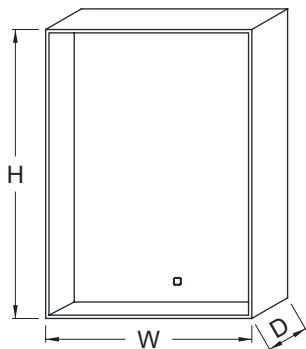

SES-6080D-P1

Width	Height	Depth
35.4"	27.6"	1.2"
23.6"	31.5"	1.2"

Custom Sizes Available

SES-3636S-K-P4

Features:

- Copper-free mirror with safety film back
- LED color temperature changing 2700-6500K
- Acrylic diffused LED lighting
- Digital display-Temperature, Time and date
- Bluetooth Connectivity
- Integrated speakers
- Shaver socket
- Heating Pad
- Touch switch

Width	Height	Depth
19.7"	27.6"	2.2"
23.6"	31.5"	2.2"
35.4"	27.6"	2.2"
47.2"	23.6"	2.2"

Custom Sizes Available

SES-2432R-P6

Features:

- Copper-free mirror with safety film back
- LED color temperature changing 2700-6500K
- Acrylic Diffused LED light
- Heating Pad
- Touch Switch

Custom Sizes Available

SES-3636S

Features:

- Copper-free mirror with safety film back
- LED color temperature changing 2700-6500K
- Acrylic diffused frame lighting
- Heating Pad
- Touch switch

Width	Height	Depth
19.7"	27.6"	4.3"
23.6"	31.5"	4.3"
47.2"	31.5"	4.3"