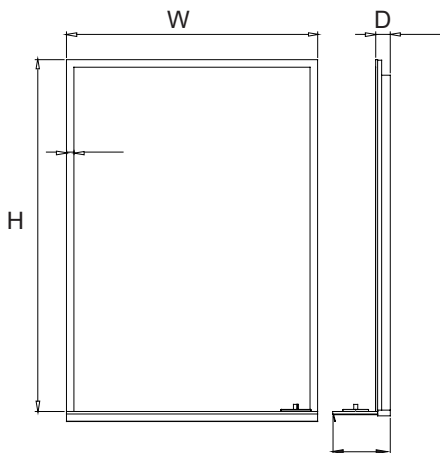

Width	Height	Depth
19.7"	27.6"	2.2"
23.6"	31.5"	2.2"
35.4"	27.6"	2.2"
47.2"	23.6"	2.2"

Custom Sizes Available

SES-2432R-P6

Features:

- Copper-free mirror with safety film back
- LED color temperature changing 2700-6500K
- Acrylic Diffused LED light
- Heating Pad
- Touch Switch

Oval, Round, and Custom Sizes Available

SES-3636S-F

Features:

- Copper-free mirror with safety film back
- LED color temperature changing 2700-6500K
- Heating Pad
- Touch switch

Width	Height	Depth
23.6"	27.6"	1.2"
31.5"	27.6"	0.9"
39.4"	27.6"	0.9"
43.3"	27.6"	0.9"
55.1"	27.6"	0.9"

Width	Height	Depth
19.7"	27.6"	1.2"
23.6"	27.6"	1.2"
31.5"	27.6"	1.2"
39.4"	27.6"	1.2"
47.2"	27.6"	1.2"

Custom Sizes Available

SES-9090R-P22

Features:

- Copper-free mirror with safety film back
- LED color temperature changing 2700-6500K
- Acrylic diffused LED lighting
- Integrated magnifying mirror
- Heating Pad
- Touch switch
- IP44 Rating