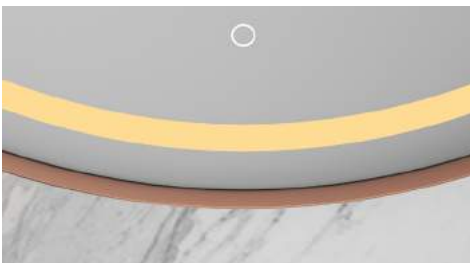

Width	Height	Depth
19.7"	27.6"	1.2"
23.6"	27.6"	1.2"
31.5"	27.6"	1.2"
39.4"	27.6"	1.2"
47.2"	27.6"	1.2"

Custom Sizes Available

SES-9090R-P22

Features:

- Copper-free mirror with safety film back
- LED color temperature changing 2700-6500K
- Acrylic diffused LED lighting
- Integrated magnifying mirror
- Heating Pad
- Touch switch
- IP44 Rating

Diameter	Depth
23.6"	1.2"
31.5"	1.2"
35.4"	1.2"

Custom Sizes Available

Matte Black-MB

Matte White-MW

Matte Gold-MG

Rose Gold-RG

SES-1212R-24

Features:

- Copper-free mirror with safety film back
- LED color temperature changing 2700-6500K
- Aluminum frame in powder coating finish
- Heating Pad
- Touch Switch
- IP44 rating

Diameter	Depth	Frame Finish
23.6"	1.6"	Matte Black-MB
31.5"	1.6"	Matte White-MW
31.5"	1.6"	Matte Gold-MG
47.2"	1.6"	Rose Gold-RG

Width	Height	Depth
19.7"	35.4"	4.9"
23.6"	39.4"	4.9"

Custom Sizes Available

SES-2432D

Features:

- Copper-free mirror with safety film back
- LED color temperature changing 2700-6500K
- Stainless Steel frame in powder coating finish
- Heating Pad
- Touch Switch
- IP44 rating