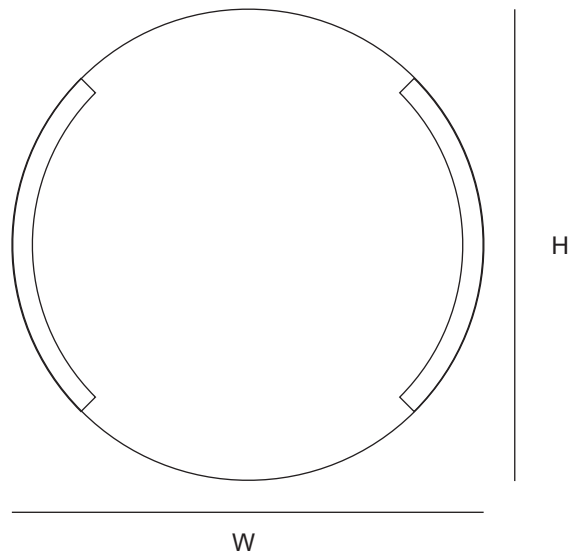

Width	Height	Depth
19.7"	19.7"	1.3"
23.6"	27.6"	1.3"
31.5"	27.6"	1.3"
39.4"	27.6"	1.3"

Custom Sizes Available

SES-32R

SES-32R-V

Features:

- Copper-free silver mirror Anti-corrosion treatment
- 2835 SMD LED, 90-100lm/W CRI: 80+/90+
- Color temperatures: 3000K-4000K-5000K-6000K
- Aluminium chassis
- TUV / UL LED driver
- IP44 / Damp