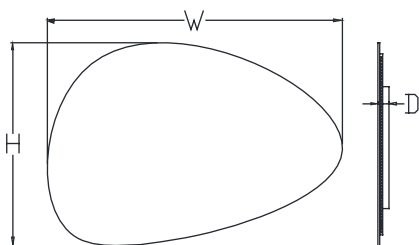

Custom Sizes Available

SES-1280-P14

Features:

- Copper-free mirror with safety film back
- LED color temperature changing 2700-6500K
- Heating Pad
- IR Sensor Switch

Width	Height	Depth
31.5"	21.7"	1.2"
47.2"	31.5"	1.2"

Custom Sizes Available

SES-3636S-NF

Features:

- Copper-free mirror with safety film back
- LED color temperature changing 2700-6500K
- Acrylic diffused LED light
- Heating Pad
- Touch Switch

Width	Height	Depth
15.8"	27.6"	1.2"
23.6"	27.6"	1.2"
31.5"	27.6"	1.2"
39.4"	27.6"	1.2"
47.2"	27.6"	1.2"
55.1"	27.6"	1.2"
62.9"	27.6"	1.2"