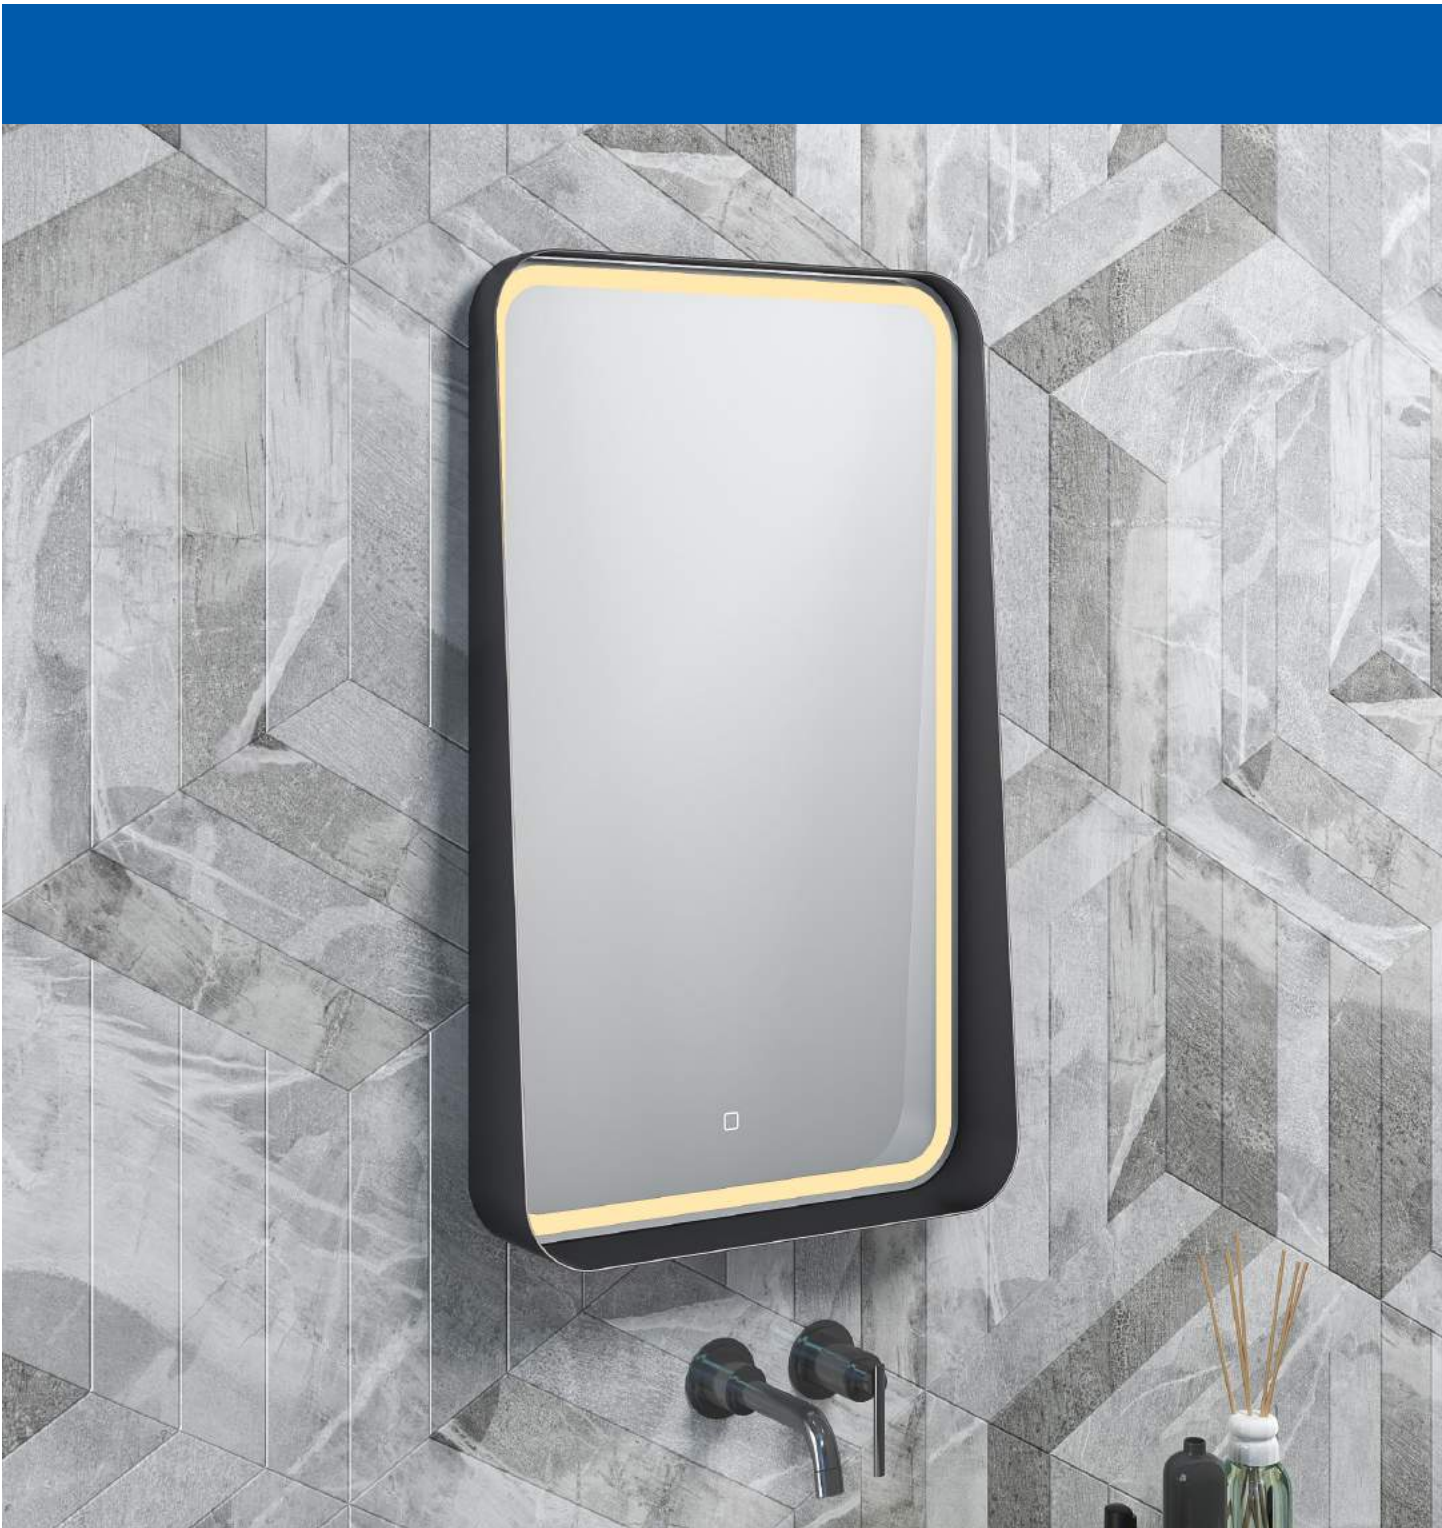

Custom Sizes Available

SES-2432D-B

Features:

- Copper-free mirror with safety film back
- LED color temperature changing 2700-6500K
- Stainless Steel frame in powder coating finish
- Heating Pad
- Touch Switch
- IP44 rating

Width	Height	Depth
19.7"	35.4"	4.9"
23.6"	39.4"	4.9"

Custom Sizes Available

SES-2432D

Features:

- Copper-free mirror with safety film back
- LED color temperature changing 2700-6500K
- Stainless Steel frame in powder coating finish
- Heating Pad
- Touch Switch
- IP44 rating

Width	Height	Depth
19.7"	35.4"	4.9"
23.6"	39.4"	4.9"

Custom Sizes Available

SES-36R-P28

Features:

- Copper-free mirror with safety film back
- LED color temperature changing 2700-6500K
- Aluminum frame in Matte Black
- Heating Pad
- Touch Switch
- IP44 rating