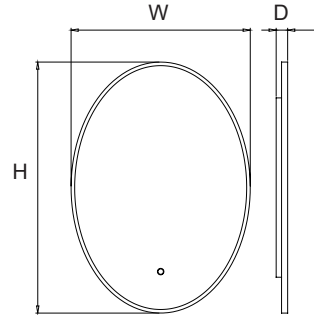

Width	Height	Depth
19.7"	27.6"	1.3"
23.6"	27.6"	1.3"
31.5"	27.6"	1.3"
39.4"	27.6"	1.3"
47.2	27.6"	1.3"

Custom Sizes Available

Width	Height	Depth
19.7"	27.6"	1.3"
23.6"	27.6"	1.3"
31.5"	27.6"	1.3"
39.4"	27.6"	1.3"
47.2	27.6"	1.3"

Custom Sizes Available

Width	Height	Depth
19.7"	27.6"	1.3"
23.6"	27.6"	1.3"
31.5"	27.6"	1.3"
39.4"	27.6"	1.3"
47.2	27.6"	1.3"

Custom Sizes Available

SES-3636L-P43-H

SES-3636L-P43

SES-MLOVAL

SES-MLOVAL-R

Features:

Width	Height	Depth
19.7"	27.6"	1.3"
23.6"	27.6"	1.3"
31.5"	27.6"	1.3"
39.4"	27.6"	1.3"
47.2"	27.6"	1.3"

Custom Sizes Available

SES-8070S-P48-O

SES-8070S-P48

Features:

- Copper-free silver mirror Anti-corrosion treatment
- 2835 SMD LED, 90-100lm/W CRI: 80+/90+
- Color temperatures: 3000K-4000K-5000K-6000K
- Round / Oval shape
- TUV / UL LED driver
- IP44 / Damp location