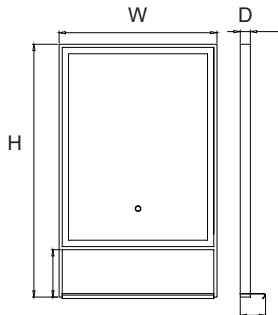

Width	Height	Depth
19.7"	27.6"	1.3"
23.6"	27.6"	1.3"
31.5"	27.6"	1.3"
39.4"	27.6"	1.3"
47.2	27.6"	1.3"

Custom Sizes Available

Width	Height	Depth
19.7"	27.6"	1.3"
23.6"	27.6"	1.3"
31.5"	27.6"	1.3"
39.4"	27.6"	1.3"
47.2	27.6"	1.3"

Custom Sizes Available