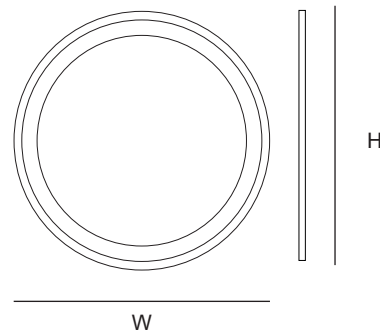

Width	Height	Depth
19.7"	27.6"	1.3"
23.6"	27.6"	1.3"
31.5"	27.6"	1.3"
39.4"	27.6"	1.3"
47.2"	27.6"	1.3"

Custom Sizes Available

SES-6070S-P50

SES-6070S-P50-I

Features:

- Copper-free silver mirror Anti-corrosion treatment
- 2835 SMD LED, 90-100lm/W CRI: 80+/90+
- Color temperatures: 3000K-4000K-5000K-6000K
- Aluminium frame
- TUV / UL LED driver
- IP44 / Damp location

Width	Height	Depth
197."	19.7"	1.3"
27.6"	27.6"	1.3"

Custom Sizes Available

SES-1070S-P52-H2

SES-1070S-P52-H

SES-1070S-P52-V

SES-1070S-P52-V2

SES-1070S-P52

Features: