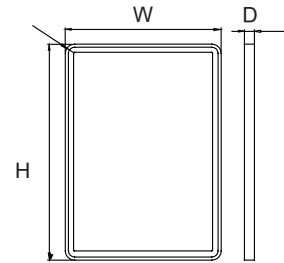

Width	Height	Depth
19.7"	27.6"	1.3"
23.6"	31.5"	1.3"
39.4"	27.6"	1.3"
47.2"	27.6"	1.3"

Custom Sizes Available

Features:

- Copper-free mirror with safety film back
- LED color temperature changing 2700-6500K
- Aluminum frame in powder coated finish
- Heating Pad
- Touch Switch
- IP44 rating

SES-3636D-P34

Width	Height	Depth	Frame Finish
19.7"	27.6"	1.3"	Matte Black-MB
23.6"	27.6"	1.3"	Matte White-MW
31.5"	27.6"	1.3"	Matte Gold-MG
39.4"	27.6"	1.3"	Rose Gold-RG
47.2"	27.6"	1.3"	
55.1"	27.6"	1.3"	