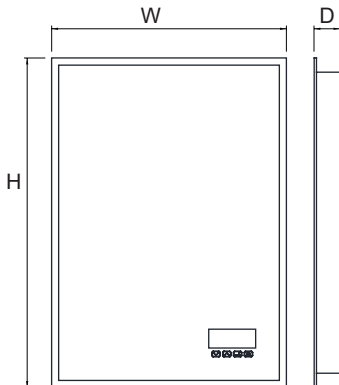

SES-6080D-P1

Width	Height	Depth
35.4"	27.6"	1.2"
23.6"	31.5"	1.2"

Custom Sizes Available

SES-3636S-K-P4

Features:

- Copper-free mirror with safety film back
- LED color temperature changing 2700-6500K
- Acrylic diffused LED lighting
- Digital display-Temperature, Time and date
- Bluetooth Connectivity
- Integrated speakers
- Shaver socket
- Heating Pad
- Touch switch

Width	Height	Depth
19.7"	27.6"	2.2"
23.6"	31.5"	2.2"
35.4"	27.6"	2.2"
47.2"	23.6"	2.2"

Custom Sizes Available

SES-2432R-P6

Features:

- Copper-free mirror with safety film back
- LED color temperature changing 2700-6500K
- Acrylic Diffused LED light
- Heating Pad
- Touch Switch

Custom Sizes Available

SES-3636S

Features:

- Copper-free mirror with safety film back
- LED color temperature changing 2700-6500K
- Acrylic diffused frame lighting
- Heating Pad
- Touch switch

Width	Height	Depth
19.7"	27.6"	4.3"
23.6"	31.5"	4.3"
47.2"	31.5"	4.3"