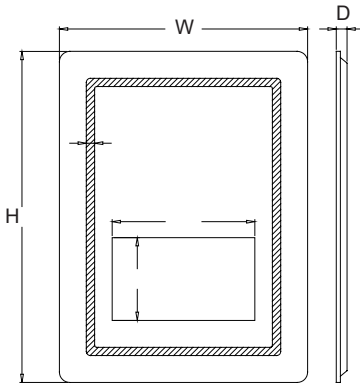

SES-6080D-P1

Width	Height	Depth
35.4"	27.6"	1.2"
23.6"	31.5"	1.2"

Custom Sizes Available

SES-3636S-K-P4

Features:

- Copper-free mirror with safety film back
- LED color temperature changing 2700-6500K
- Acrylic diffused LED lighting
- Digital display-Temperature, Time and date
- Bluetooth Connectivity
- Integrated speakers
- Shaver socket
- Heating Pad
- Touch switch

Width	Height	Depth
19.7"	27.6"	2.2"
23.6"	31.5"	2.2"
35.4"	27.6"	2.2"
47.2"	23.6"	2.2"

Custom Sizes Available

SES-2432R-P6

Features:

- Copper-free mirror with safety film back
- LED color temperature changing 2700-6500K
- Acrylic Diffused LED light
- Heating Pad
- Touch Switch