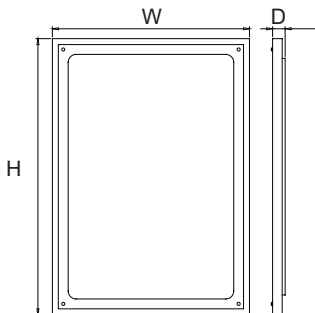

Features:

- Copper-free mirror with safety film back
- Antique designed Stainless Steel frame PVD finish

Width	Height	Depth
19.7"	27.6"	1.3"
23.6"	31.5"	1.3"
39.4"	27.6"	1.3"
47.2"	27.6"	1.3"

Custom Sizes Available

Width	Height	Depth
19.7"	27.6"	1.3"
23.6"	31.5"	1.3"
39.4"	27.6"	1.3"
47.2"	27.6"	1.3"

Custom Sizes Available

Features:

- Copper-free mirror with safety film back
- LED color temperature changing 2700-6500K
- Aluminum frame in powder coated finish
- Heating Pad
- Touch Switch
- IP44 rating