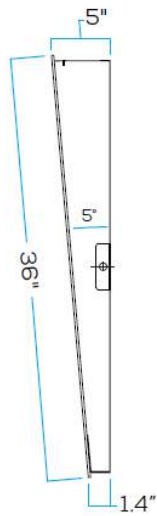

Features:

- ADA Compliant
- 29W
- 120V
- 120° Beam Angle
- >90
- 2900lm
- Steel, Glass
- 5° Fixed Angle Tilt
- Automatic Defogger
- Bright White 5000K Light
- Splash resistant with an IP44 rating
- Copper-Free, Anti-Corrosion
- Sensor or hardwire connection
- Safety-Backed, Anti-Shatter
- Frosted Lens
- Natural, Soft Light
- High Energy Efficiency

SES-ML04-2436-18-S

ADA Mirrors feature a fixed angle tilt and a side lit surface for a soft glow and an enhanced look. This mirror has a slight downward tilt from the wall that allows a person in a wheelchair to see their reflection in the mirror and meets ADA compliance requirements.

Width	Height	Depth
24"	36"	5"

Custom Sizes Available