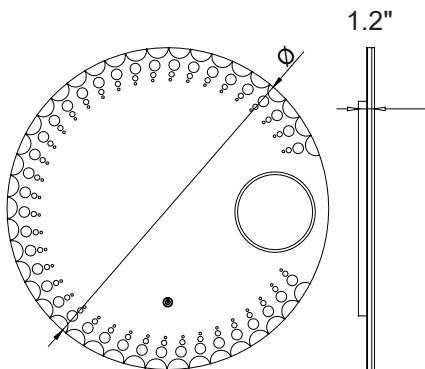

Width	Height	Depth
19.7"	27.6"	1.2"
23.6"	27.6"	1.2"
31.5"	27.6"	1.2"
39.4"	27.6"	1.2"
47.2"	27.6"	1.2"

Custom Sizes Available

SES-9090R-P22

Features:

- Copper-free mirror with safety film back
- LED color temperature changing 2700-6500K
- Acrylic diffused LED lighting
- Integrated magnifying mirror
- Heating Pad
- Touch switch
- IP44 Rating