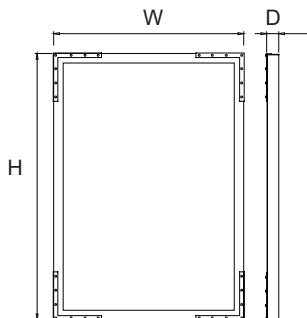

Width	Height	Depth
19.7"	35.4"	4.9"
23.6"	39.4"	4.9"

Custom Sizes Available

SES-2432D

Features:

- Copper-free mirror with safety film back
- LED color temperature changing 2700-6500K
- Stainless Steel frame in powder coating finish
- Heating Pad
- Touch Switch
- IP44 rating

Width	Height	Depth
19.7"	35.4"	4.9"
23.6"	39.4"	4.9"

Custom Sizes Available

SES-36R-P28

Features:

- Copper-free mirror with safety film back
- LED color temperature changing 2700-6500K
- Aluminum frame in Matte Black
- Heating Pad
- Touch Switch
- IP44 rating

Width	Height	Depth
23.6"	34.8"	1.3"
31.5"	39.4"	1.3"

Custom Sizes Available

Aged Brass & Antique Bronze

Brushed Pewter & Iron Black

Aged Brass & Polished
Stainless Steel

Brass & Polished Stainless Steel

SES-3636S-P30

Features:

- Copper-free mirror with safety film back
- Antique designed Stainless Steel frame PVD finish

Width	Height	Depth
19.7"	27.6"	1.3"
23.6"	31.5"	1.3"
39.4"	27.6"	1.3"
47.2"	27.6"	1.3"

Custom Sizes Available