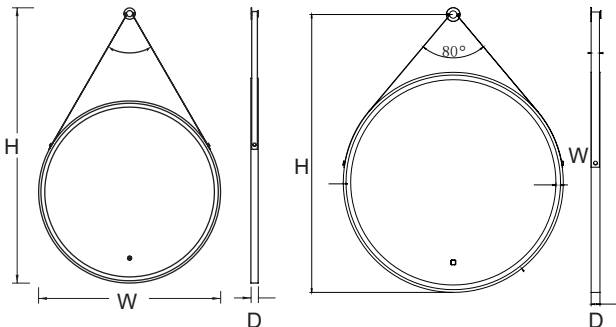

Width	Height	Depth
19.7"	35.4"	4.9"
23.6"	39.4"	4.9"

Custom Sizes Available

SES-2432D

Features:

- Copper-free mirror with safety film back
- LED color temperature changing 2700-6500K
- Stainless Steel frame in powder coating finish
- Heating Pad
- Touch Switch
- IP44 rating

Width	Height	Depth
19.7"	35.4"	4.9"
23.6"	39.4"	4.9"

Custom Sizes Available

SES-36R-P28

Features:

- Copper-free mirror with safety film back
- LED color temperature changing 2700-6500K
- Aluminum frame in Matte Black
- Heating Pad
- Touch Switch
- IP44 rating

Width	Height	Depth
23.6"	34.8"	1.3"
31.5"	39.4"	1.3"

Custom Sizes Available

Aged Brass & Antique Bronze

Brushed Pewter & Iron Black

Aged Brass & Polished
Stainless Steel

Brass & Polished Stainless Steel

SES-3636S-P30