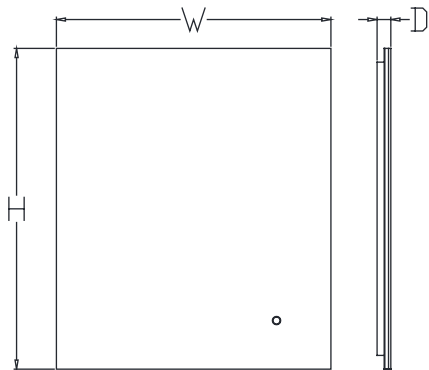

Features:

- Copper-free mirror with safety film back
- LED color temperature changing 2700-6500K
- Acrylic diffused LED light
- Heating Pad
- Touch Switch

Width	Height	Depth
15.8"	27.6"	1.2"
23.6"	27.6"	1.2"
31.5"	27.6"	1.2"
39.4"	27.6"	1.2"
47.2"	27.6"	1.2"
55.1"	27.6"	1.2"
62.9"	27.6"	1.2"

Oval, Round, and Custom Sizes Available