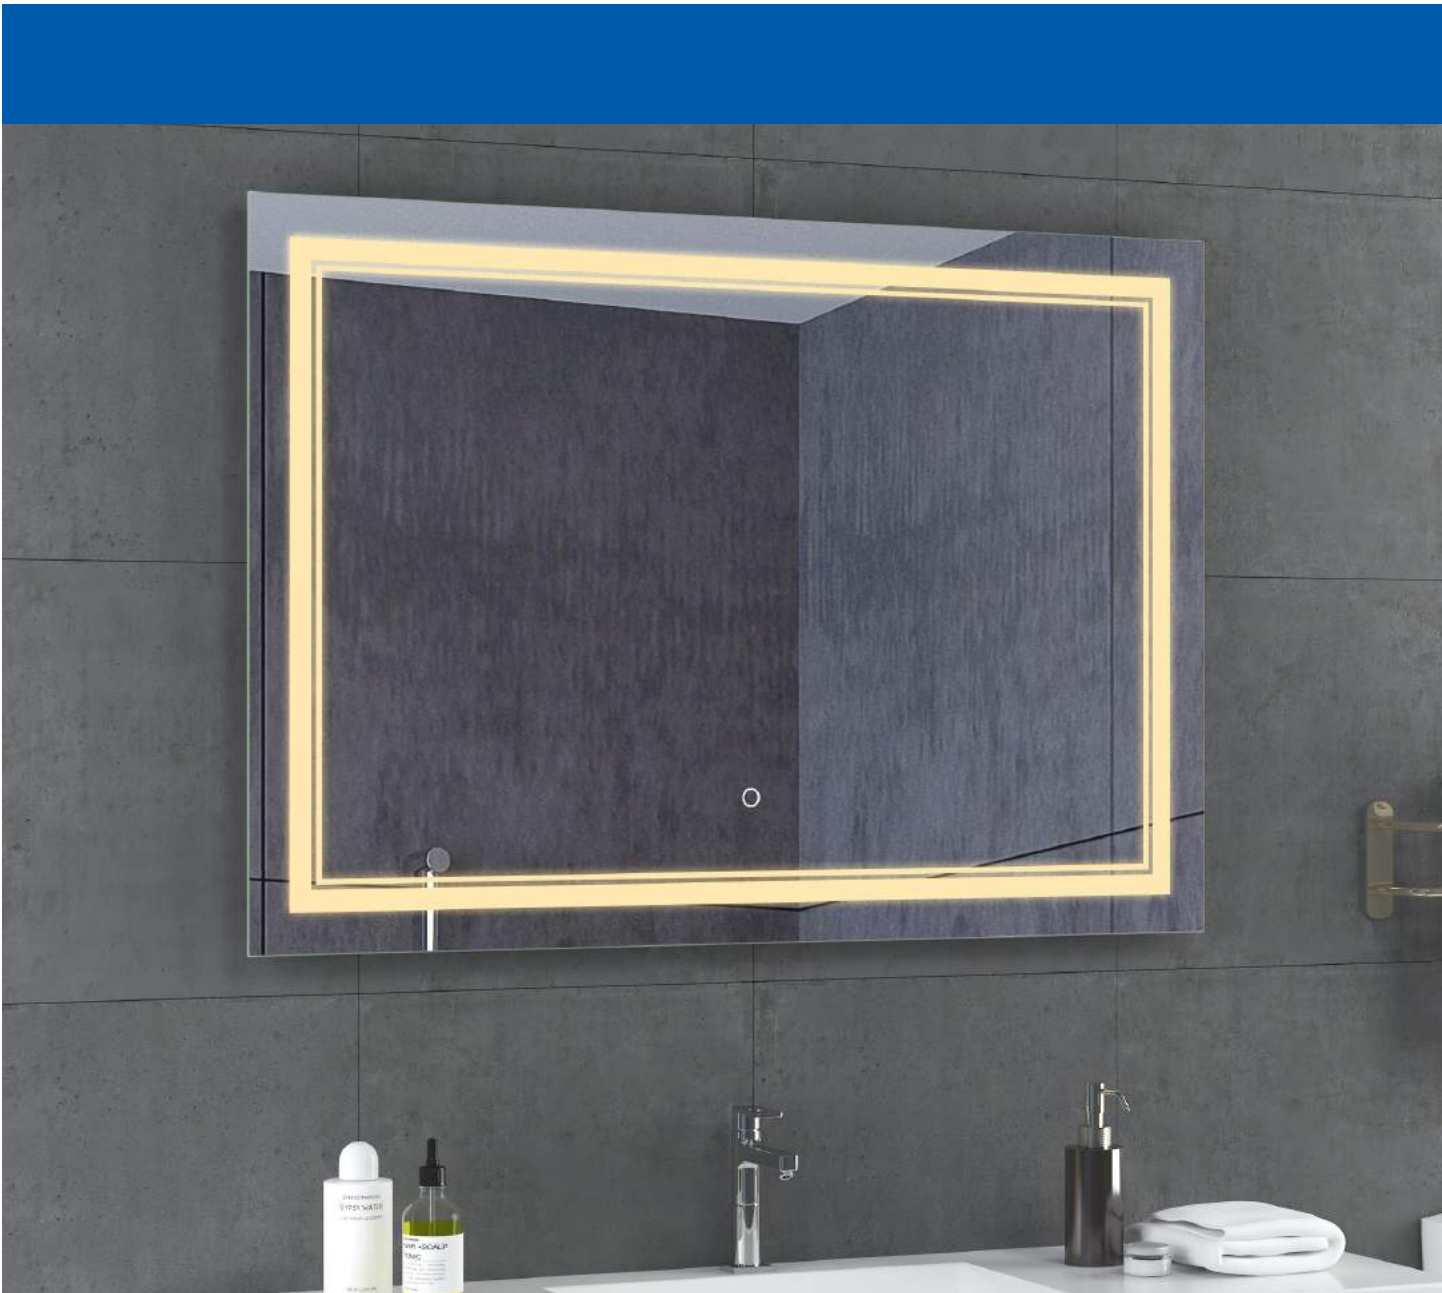

Custom Sizes Available

SES-1280-P14

Features:

- Copper-free mirror with safety film back
- LED color temperature changing 2700-6500K
- Heating Pad
- IR Sensor Switch

Width	Height	Depth
31.5"	21.7"	1.2"
47.2"	31.5"	1.2"

Custom Sizes Available

SES-3636S-NF

Features:

- Copper-free mirror with safety film back
- LED color temperature changing 2700-6500K
- Acrylic diffused LED light
- Heating Pad
- Touch Switch

Width	Height	Depth
15.8"	27.6"	1.2"
23.6"	27.6"	1.2"
31.5"	27.6"	1.2"
39.4"	27.6"	1.2"
47.2"	27.6"	1.2"
55.1"	27.6"	1.2"
62.9"	27.6"	1.2"

Oval, Round, and Custom Sizes Available

SES-3636S-F

Features:

- Copper-free mirror with safety film back
- LED color temperature changing 2700-6500K
- Heating Pad
- Touch switch

Width	Height	Depth
23.6"	27.6"	1.2"
31.5"	27.6"	0.9"
39.4"	27.6"	0.9"
43.3"	27.6"	0.9"
55.1"	27.6"	0.9"

Custom Sizes Available

SES-3636S-S

Features:

- Copper-free mirror with safety film back
- LED color temperature changing 2700-6500K
- Wireless charger
- Teethbrush charger
- Heating Pad
- Touch switch
- IP44 Rating