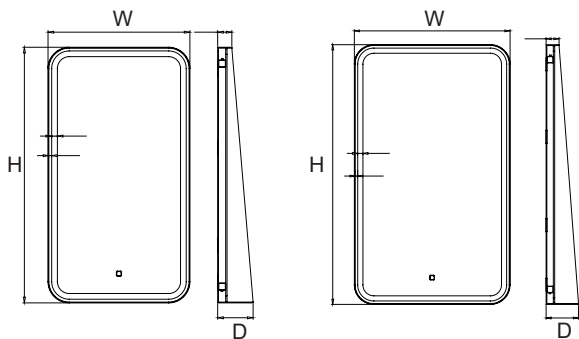

Width	Height	Depth
19.7"	35.4"	4.9"
23.6"	39.4"	4.9"

Custom Sizes Available

SES-2432D

Features:

- Copper-free mirror with safety film back
- LED color temperature changing 2700-6500K
- Stainless Steel frame in powder coating finish
- Heating Pad
- Touch Switch
- IP44 rating

Width	Height	Depth
19.7"	35.4"	4.9"
23.6"	39.4"	4.9"

Custom Sizes Available

SES-36R-P28

Features:

- Copper-free mirror with safety film back
- LED color temperature changing 2700-6500K
- Aluminum frame in Matte Black
- Heating Pad
- Touch Switch
- IP44 rating

Width	Height	Depth
23.6"	34.8"	1.3"
31.5"	39.4"	1.3"

Custom Sizes Available

Aged Brass & Antique Bronze

Brushed Pewter & Iron Black

Aged Brass & Polished
Stainless Steel

Brass & Polished Stainless Steel

SES-3636S-P30