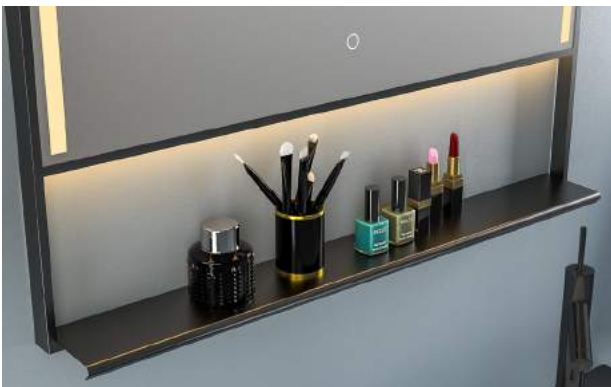

SES-3636L-P43-V

Features:

- Copper-free mirror with safety film back
- LED color temperature changing 2700-6500K
- Stainless Steel frame in powder coating finish
- Heating Pad
- Touch Switch
- IP44 rating