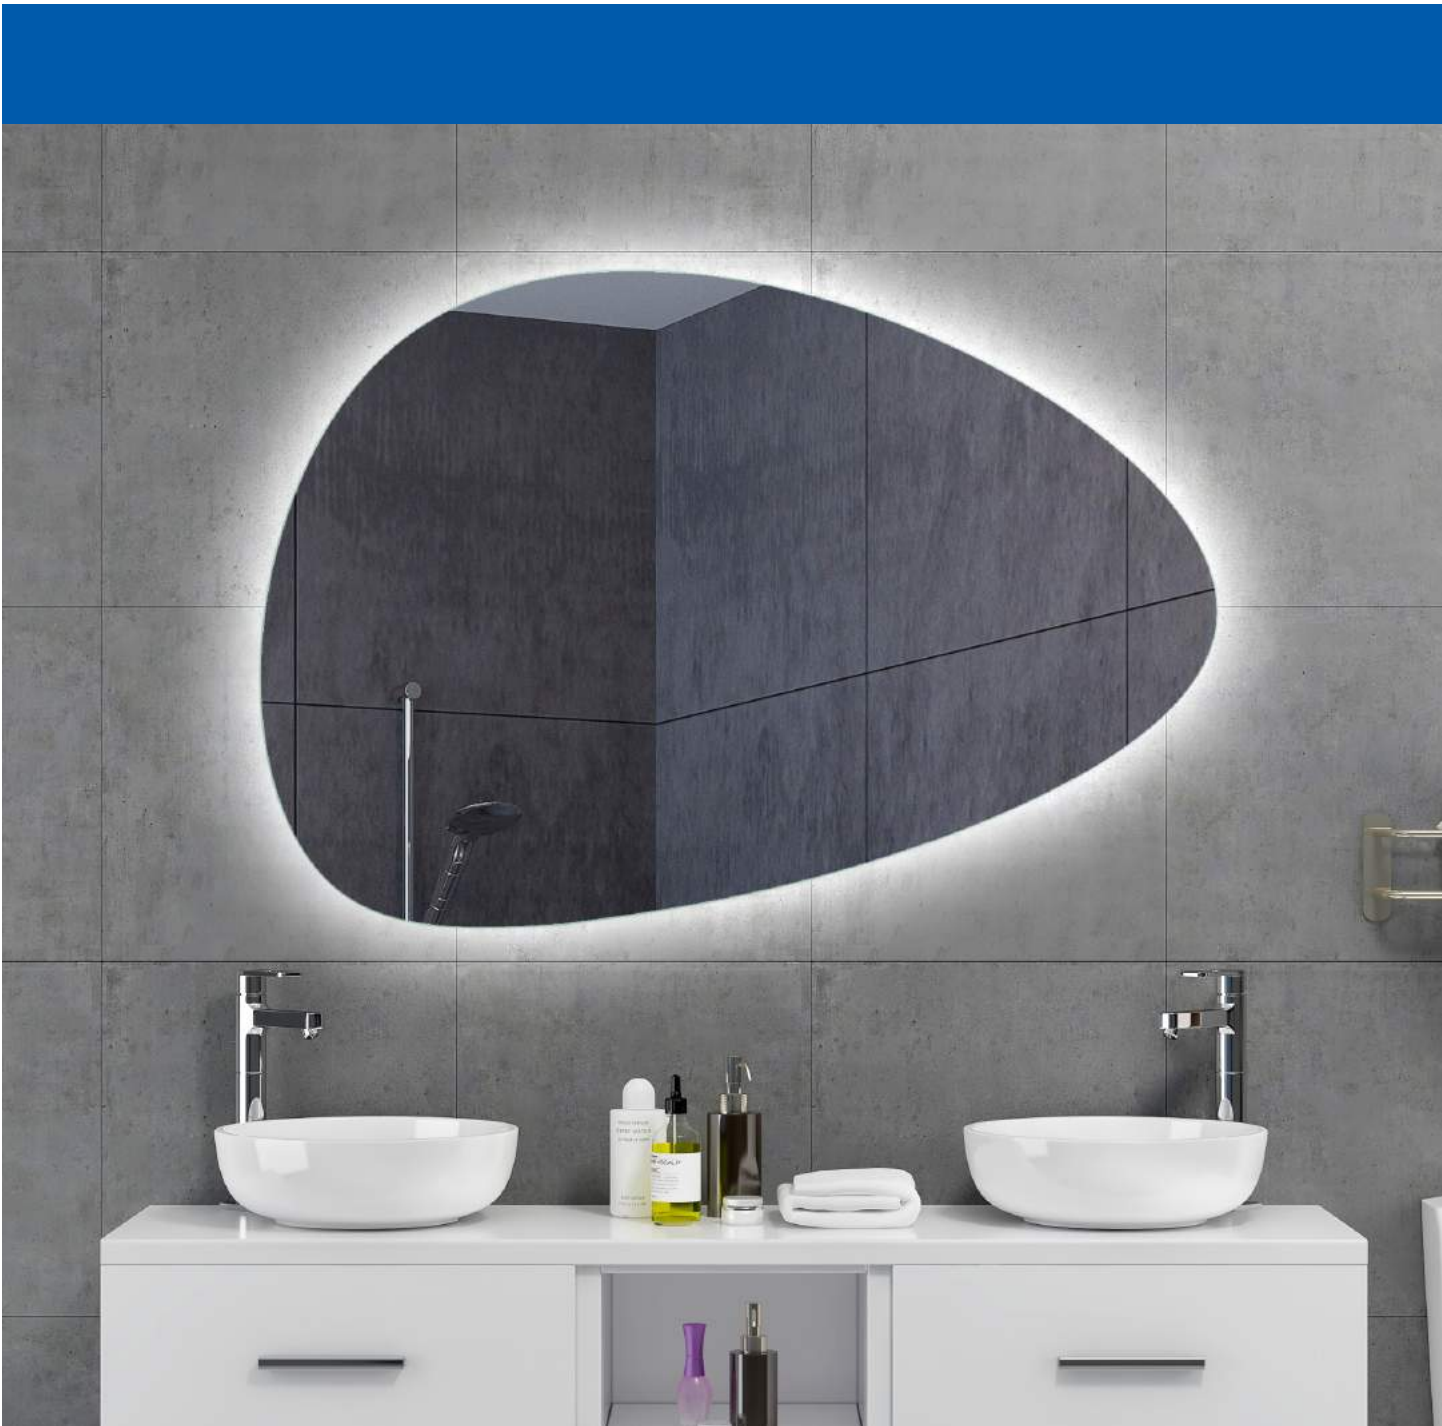

Custom Sizes Available

SES-1010R-P10

Features:

- Copper-free mirror with safety film back
- LED color temperature changing 2700-6500K
- Heating Pad
- Touch Switch

Diameter	Depth
23.6"	1.2"
27.6"	1.2"
31.5"	1.2"
39.4"	1.2"
47.2"	1.2"

Custom Sizes Available

SES-36L-P12

Features:

- Copper-free mirror with safety film back
- LED color temperature changing 2700-6500K
- Heating Pad
- Touch Switch

Diameter	Depth
23.6"	1.2"
27.6"	1.2"
31.5"	1.2"
39.4"	1.2"
47.2"	1.2"

Custom Sizes Available

SES-1280-P14

Features:

- Copper-free mirror with safety film back
- LED color temperature changing 2700-6500K
- Heating Pad
- IR Sensor Switch

Width	Height	Depth
31.5"	21.7"	1.2"
47.2"	31.5"	1.2"

Custom Sizes Available

SES-3636S-NF

Features:

- Copper-free mirror with safety film back
- LED color temperature changing 2700-6500K
- Acrylic diffused LED light
- Heating Pad
- Touch Switch

Width	Height	Depth
15.8"	27.6"	1.2"
23.6"	27.6"	1.2"
31.5"	27.6"	1.2"
39.4"	27.6"	1.2"
47.2"	27.6"	1.2"
55.1"	27.6"	1.2"
62.9"	27.6"	1.2"