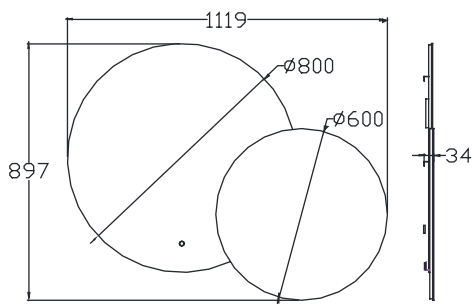

SES-6080D-P1

Width	Height	Depth
35.4"	27.6"	1.2"
23.6"	31.5"	1.2"

Custom Sizes Available

SES-3636S-K-P4

Features:

- Copper-free mirror with safety film back
- LED color temperature changing 2700-6500K
- Acrylic diffused LED lighting
- Digital display-Temperature, Time and date
- Bluetooth Connectivity
- Integrated speakers
- Shaver socket
- Heating Pad
- Touch switch

Width	Height	Depth
19.7"	27.6"	2.2"
23.6"	31.5"	2.2"
35.4"	27.6"	2.2"
47.2"	23.6"	2.2"

Custom Sizes Available

SES-2432R-P6

Features:

- Copper-free mirror with safety film back
- LED color temperature changing 2700-6500K
- Acrylic Diffused LED light
- Heating Pad
- Touch Switch