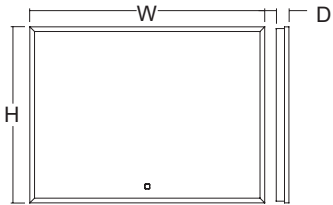

Width	Height	Depth	Frame Finish
19.7"	27.6"	1.7"	Matte Black-MB
23.6"	31.5"	1.7"	Matte White-MW
31.5"	27.6"	1.7"	Matte Gold-MG
47.2"	27.6"	1.7"	Rose Gold-RG
55.1"	27.6"	1.7"	

Custom Sizes Available

Matte Black-MB