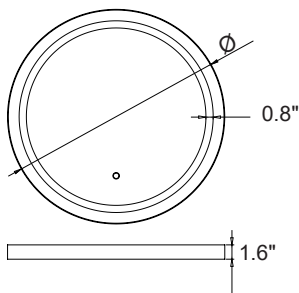

Diameter	Depth	Frame Finish
23.6"	1.6"	Matte Black-MB
31.5"	1.6"	Matte White-MW
31.5"	1.6"	Matte Gold-MG
47.2"	1.6"	Rose Gold-RG

Custom Sizes Available