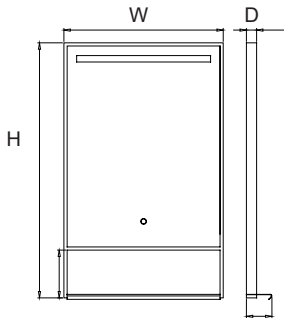

Width	Height	Depth	Frame Finish
19.7"	27.6"	1.3"	Matte Black-MB Matte White-MW Matte Gold-MG Rose Gold-RG
23.6"	35.4"	1.3"	

Custom Sizes Available

SES-3636L-P43-V

Features:

- Copper-free mirror with safety film back
- LED color temperature changing 2700-6500K
- Stainless Steel frame in powder coating finish
- Heating Pad
- Touch Switch
- IP44 rating

Width	Height	Depth
19.7"	27.6"	1.3"
23.6"	27.6"	1.3"
31.5"	27.6"	1.3"
39.4"	27.6"	1.3"
47.2	27.6"	1.3"

Custom Sizes Available

Width	Height	Depth
19.7"	27.6"	1.3"
23.6"	27.6"	1.3"
31.5"	27.6"	1.3"
39.4"	27.6"	1.3"
47.2	27.6"	1.3"