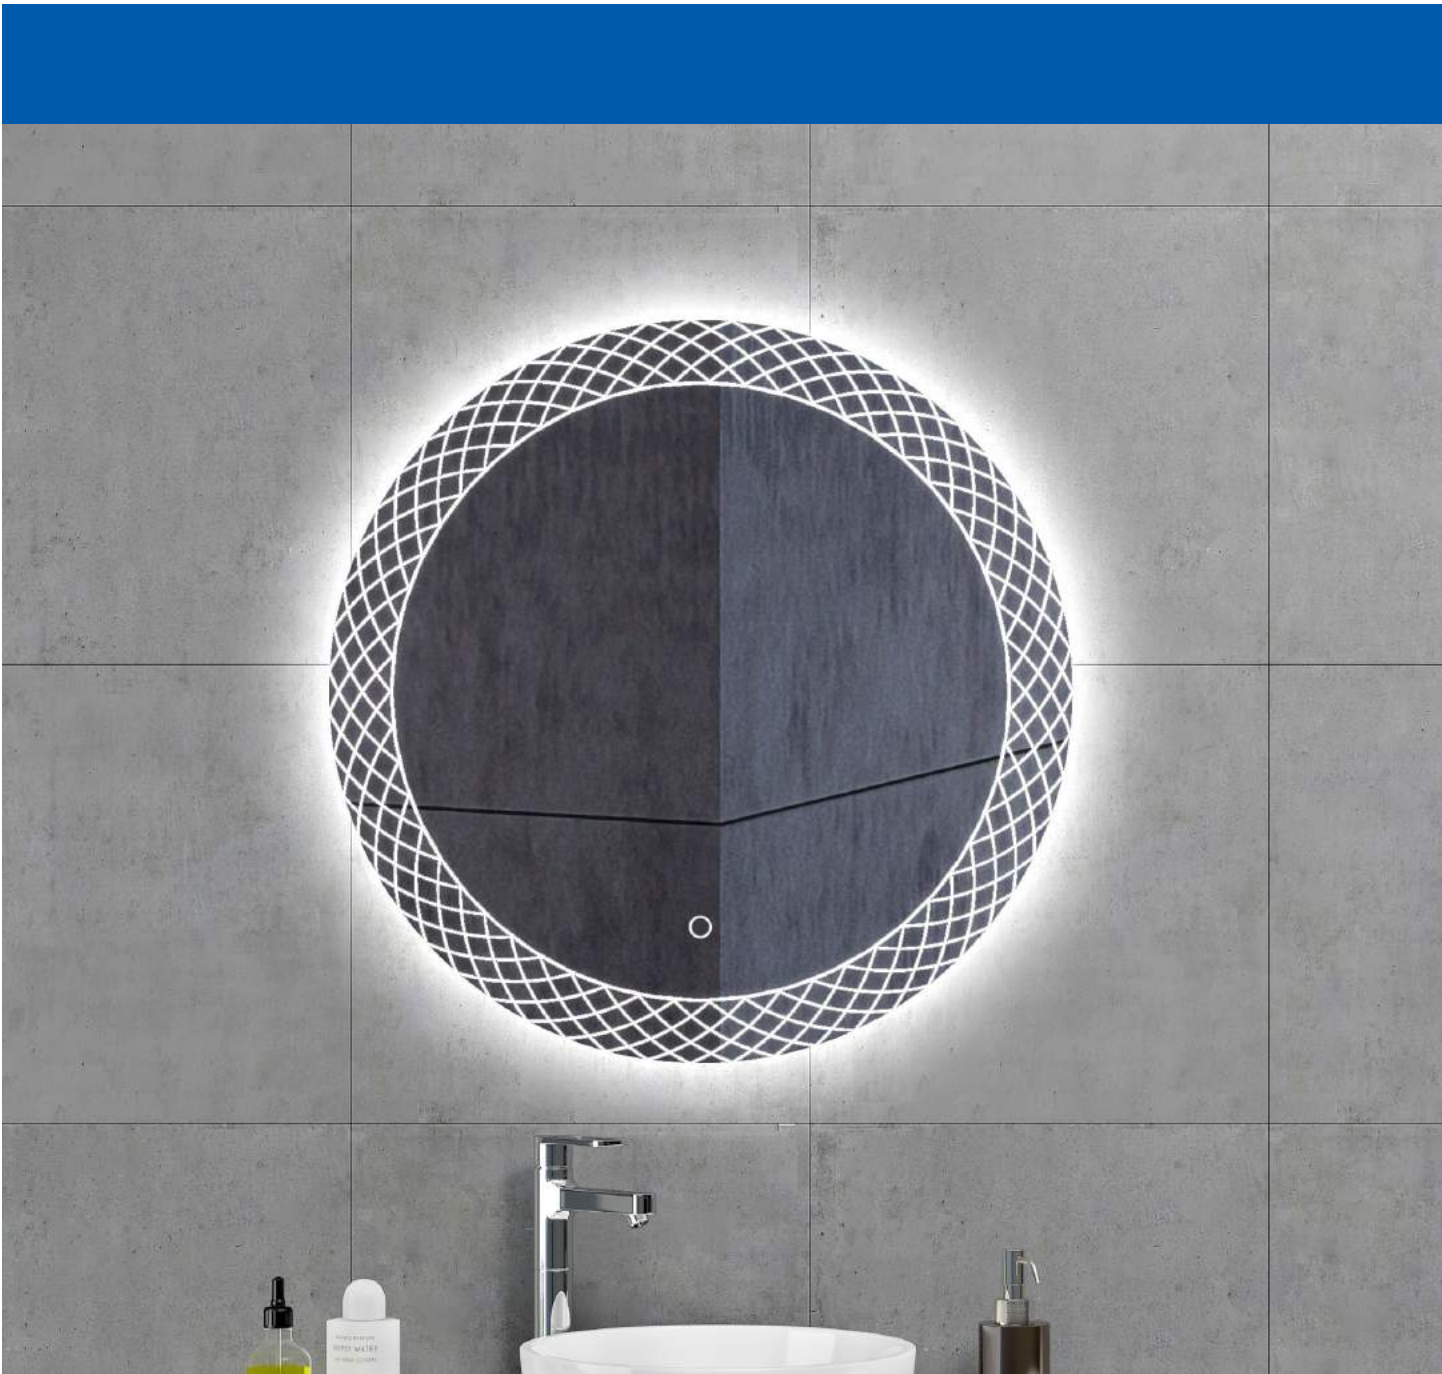

Width	Height	Depth
19.7"	27.6"	2.2"
23.6"	31.5"	2.2"
35.4"	27.6"	2.2"
47.2"	23.6"	2.2"

Custom Sizes Available

SES-2432R-P6

Features:

- Copper-free mirror with safety film back
- LED color temperature changing 2700-6500K
- Acrylic Diffused LED light
- Heating Pad
- Touch Switch

Custom Sizes Available

SES-3636S

Features:

- Copper-free mirror with safety film back
- LED color temperature changing 2700-6500K
- Acrylic diffused frame lighting
- Heating Pad
- Touch switch

Width	Height	Depth
19.7"	27.6"	4.3"
23.6"	31.5"	4.3"
47.2"	31.5"	4.3"

Custom Sizes Available

SES-1010R-P10

Features:

- Copper-free mirror with safety film back
- LED color temperature changing 2700-6500K
- Heating Pad
- Touch Switch

Diameter	Depth
23.6"	1.2"
27.6"	1.2"
31.5"	1.2"
39.4"	1.2"
47.2"	1.2"

Custom Sizes Available

SES-36L-P12

Features:

- Copper-free mirror with safety film back
- LED color temperature changing 2700-6500K
- Heating Pad
- Touch Switch

Diameter	Depth
23.6"	1.2"
27.6"	1.2"
31.5"	1.2"
39.4"	1.2"
47.2"	1.2"