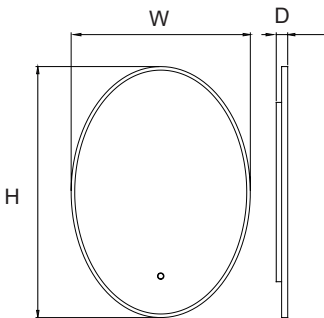

Features:

- Copper-free mirror with safety film back
- LED color temperature changing 2700-6500K
- Aluminum frame in powder coating finish
- Heating Pad
- Touch Switch
- IP44 rating

Width	Height	Depth	Frame Finish
19.7"	27.6"	1.3"	Matte Black-MB Matte White-MW Matte Gold-MG Rose Gold-RG
23.6"	35.4"	1.3"	

Custom Sizes Available