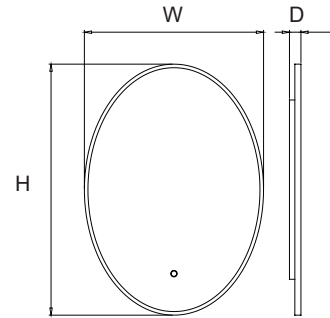

Width	Height	Depth
19.7"	27.6"	1.3"
23.6"	27.6"	1.3"
31.5"	27.6"	1.3"
39.4"	27.6"	1.3"
47.2	27.6"	1.3"

Custom Sizes Available

Width	Height	Depth
19.7"	27.6"	1.3"
23.6"	27.6"	1.3"
31.5"	27.6"	1.3"
39.4"	27.6"	1.3"
47.2	27.6"	1.3"

Custom Sizes Available

Width	Height	Depth
19.7"	27.6"	1.3"
23.6"	27.6"	1.3"
31.5"	27.6"	1.3"
39.4"	27.6"	1.3"
47.2	27.6"	1.3"

Custom Sizes Available

SES-3636L-P43-H

SES-3636L-P43

SES-MLOVAL

SES-MLOVAL-R

Features: