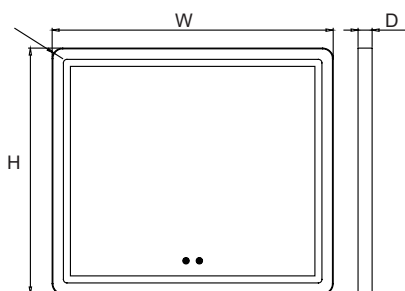

Width	Height	Depth	Frame Finish
19.7"	27.6"	1.6"	Matte Black-MB
23.6"	27.6"	1.6"	Matte White-MW
31.5"	27.6"	1.6"	Matte Gold-MG
39.4"	27.6"	1.6"	Rose Gold-RG
43.3"	27.6"	1.6"	
55.1"	27.6"	1.6"	

Custom Sizes Available