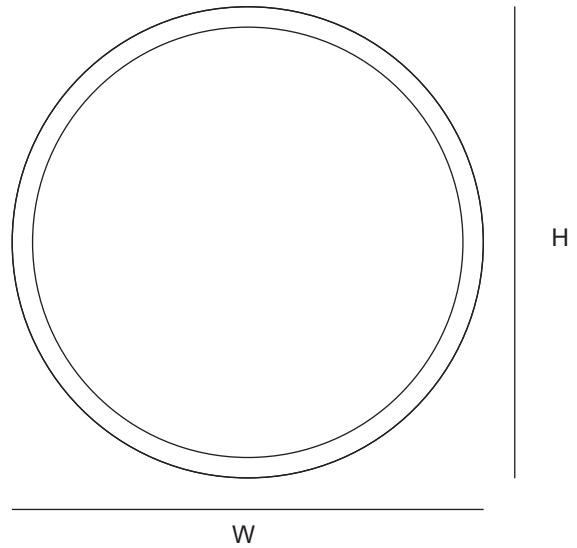

SES-32R

SES-32R-V

Features:

- Copper-free silver mirror Anti-corrosion treatment
- 2835 SMD LED, 90-100lm/W CRI: 80+/90+
- Color temperatures: 3000K-4000K-5000K-6000K
- Aluminium chassis
- TUV / UL LED driver
- IP44 / Damp

Width	Height	Depth
19.7"	19.7"	1.3"
27.6"	27.6"	1.3"

Custom Sizes Available