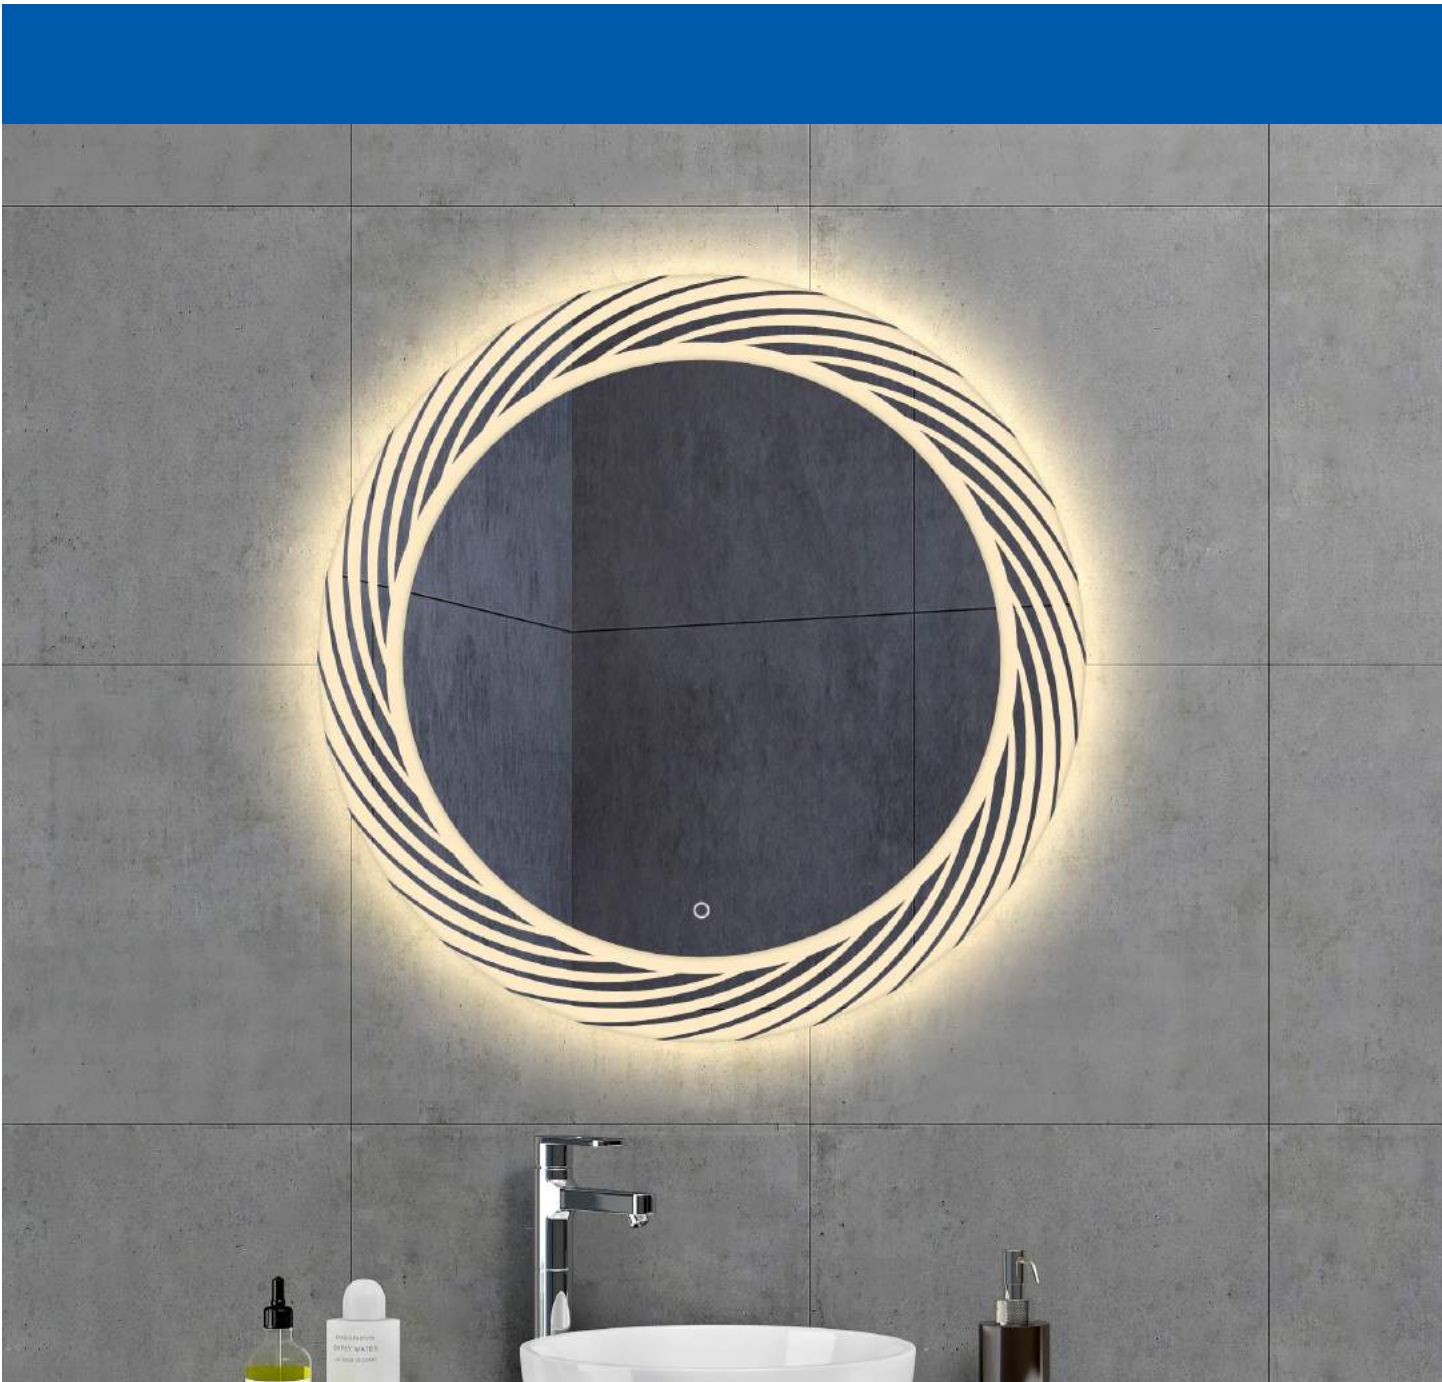

Width	Height	Depth
19.7"	27.6"	2.2"
23.6"	31.5"	2.2"
35.4"	27.6"	2.2"
47.2"	23.6"	2.2"

Custom Sizes Available

SES-2432R-P6

Features:

- Copper-free mirror with safety film back
- LED color temperature changing 2700-6500K
- Acrylic Diffused LED light
- Heating Pad
- Touch Switch

Custom Sizes Available

SES-3636S

Features:

- Copper-free mirror with safety film back
- LED color temperature changing 2700-6500K
- Acrylic diffused frame lighting
- Heating Pad
- Touch switch

Width	Height	Depth
19.7"	27.6"	4.3"
23.6"	31.5"	4.3"
47.2"	31.5"	4.3"

Custom Sizes Available

SES-1010R-P10

Features:

- Copper-free mirror with safety film back
- LED color temperature changing 2700-6500K
- Heating Pad
- Touch Switch

Diameter	Depth
23.6"	1.2"
27.6"	1.2"
31.5"	1.2"
39.4"	1.2"
47.2"	1.2"

Custom Sizes Available

SES-36L-P12

Features:

- Copper-free mirror with safety film back
- LED color temperature changing 2700-6500K
- Heating Pad
- Touch Switch

Diameter	Depth
23.6"	1.2"
27.6"	1.2"
31.5"	1.2"
39.4"	1.2"
47.2"	1.2"