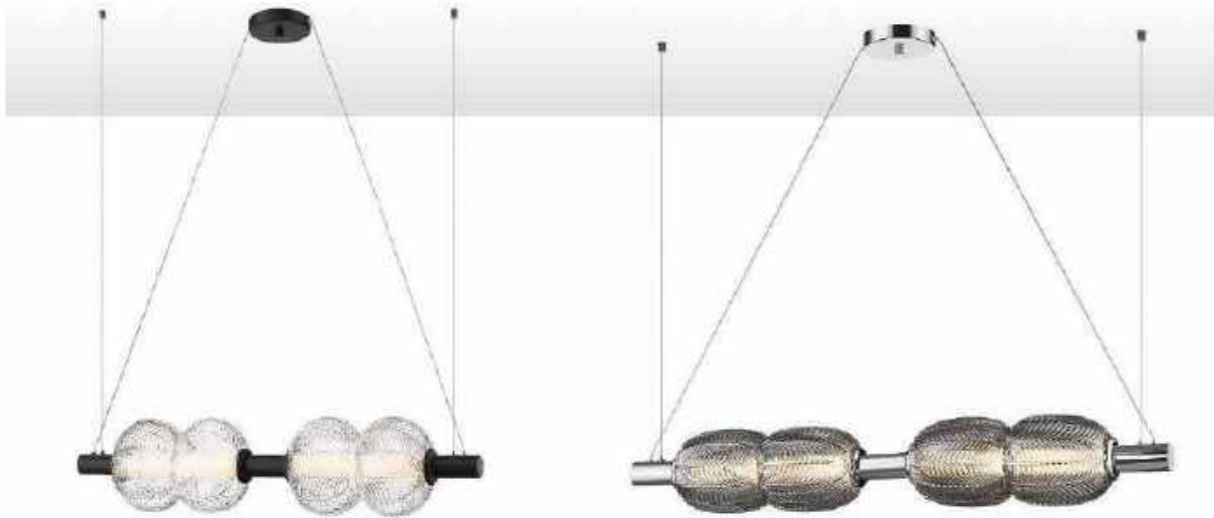

19154-2PAD(LED)
2*LED5W
L925xW135xH1200mm

19155-2PAD(LED)
2*LED5W
L800xW180xH1200mm