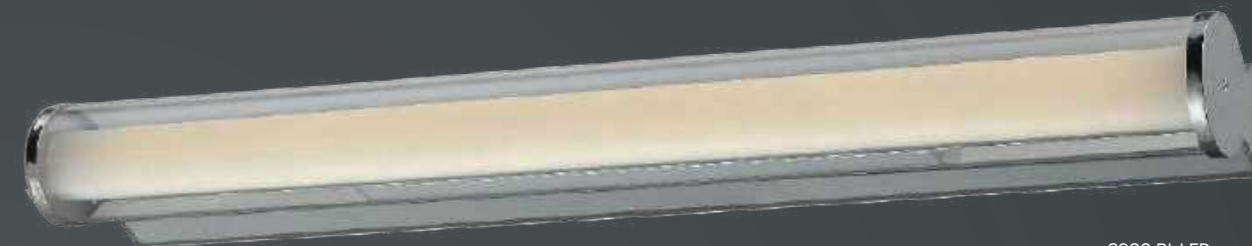

8857-M
LED-11W
L455 X W75 X H75MM
IP44

8857-L
LED-12W
L605 X W75 X H75MM
IP44

8932-AS-LED

8932-BS-LED

8932-AM-LED

8932-BM-LED

8932-AL-LED

8932-BL-LED