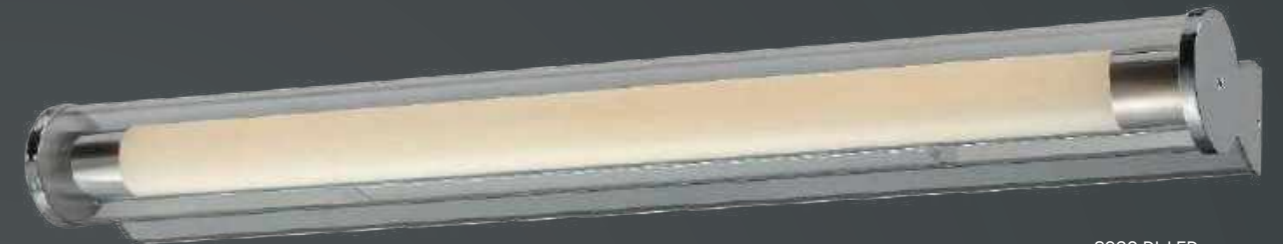

8932-BL-LED
LED-12W
L600 X W63 X H94MM
IP44

8932-CS-LED

8932-DS-LED

8932-CM-LED

8932-DM-LED

8932-CL-LED

8932-DL-LED

8932-CS-LED
LED-10W
L300 X W63 X H94MM
IP44