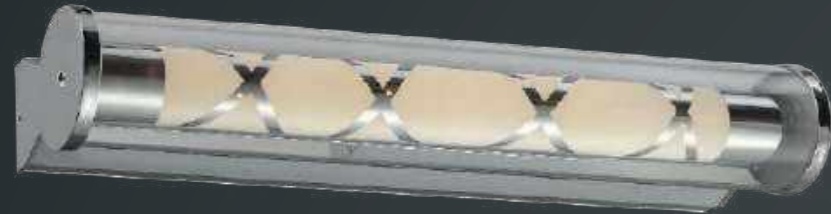

8932-BL-LED
LED-12W
L600 X W63 X H94MM
IP44

8932-CS-LED

8932-DS-LED

8932-CM-LED

8932-DM-LED

8932-CL-LED

8932-DL-LED

8932-CS-LED
LED-10W
L300 X W63 X H94MM
IP44