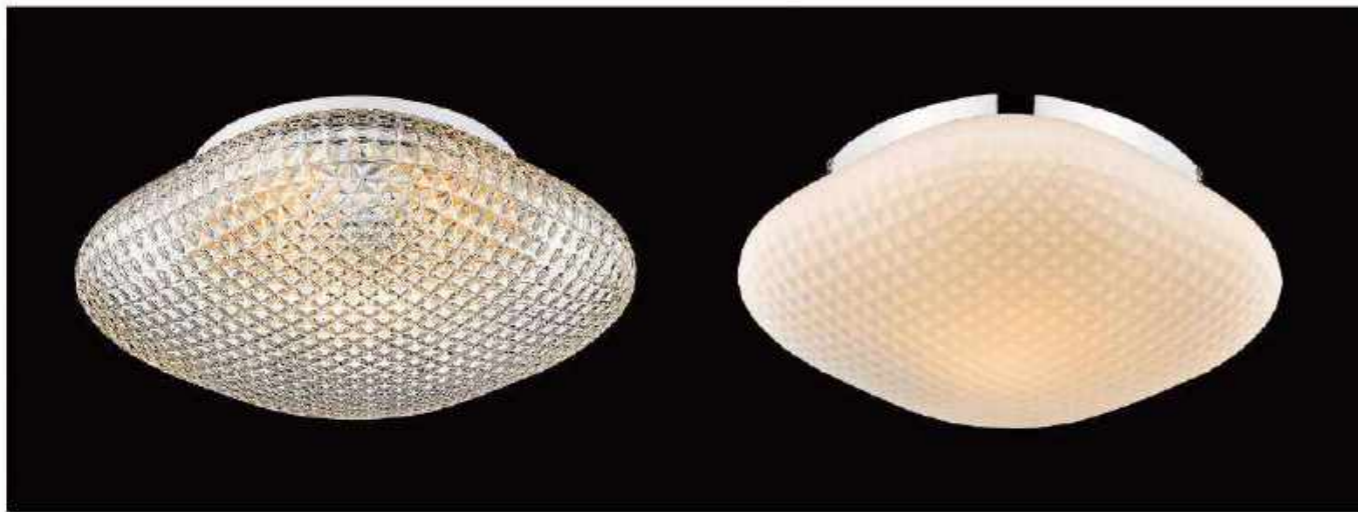

19061-1C(WC)-A

1xE27 Max60W
L250 x W250 x H100mm

19061-1C-WH

1xE27 Max60W
L250 x W250 x H100mm

19061 Ceiling