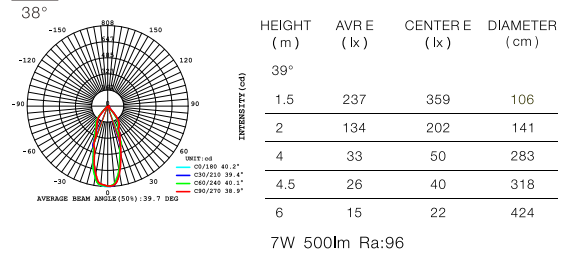

LED 3000K
CODE:AA8888888