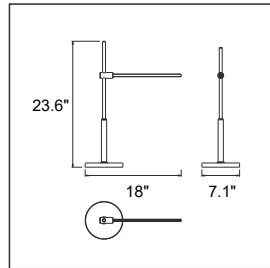

Table Lamp Base - 24" SES-M3-TL

Max. Watts 18W
Material Aluminum
Finish Copper / White / Black