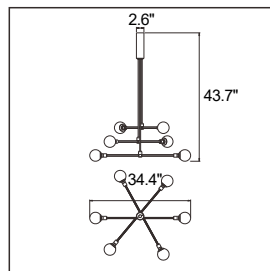

6-Piece Adaptive Pendant - 32"

Power	30W
CCT	3000K ● 4000K ● 6500K ○
Voltage	AC 220-240V 50/60Hz
Output Lumens	1500 lm
CRI	>90
Material	Aluminum+Glass
Color	Copper / White / Black
Life	50 000 H
Warranty	5 Years