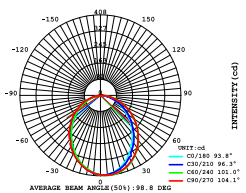

Power	15W
CCT	3000K ● 4000K ● 6500K ○
Voltage	DC 48V
Output Lumens	1100 lm
CRI	>90
Material	Aluminum+PS
Color	Copper / White / Black
Life	50 000 H
Warranty	5 Years
Compatibility	32 x 80" DALI Matrix Kit

LED 3000K
CODE:AA8888888