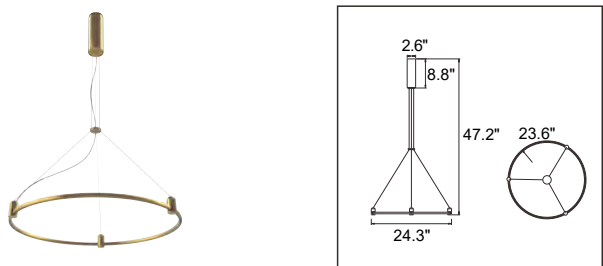

Round Adaptive Pendant - 24" SES-M3-ADAPTIVE-R-24

Driver 100W / 150W
Max. Watts 80W / 120W
Material Aluminum
Finish Copper / White / Black