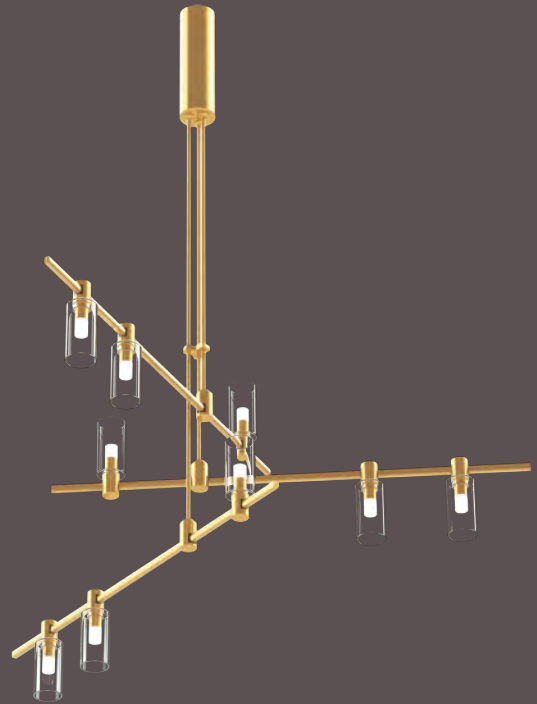

Magnet design

The light modules attach magnetically, which can be assembled in different shapes according to your needs.

Aluminum lamp body

The Inspiration Series is made of high-quality aluminum with a modern and luxurious appearance.

Cone Module J

Table Lamp Base

Floor Lamp Base

Adaptive Pendant

Cone Module J

Adaptive Pendant

Installation View

M3-ADAPTIVE-4-32