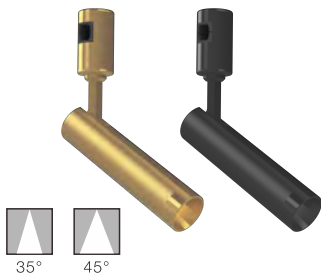

Track Head Module F - 5W SES-M3-F-5-CCT-ANG