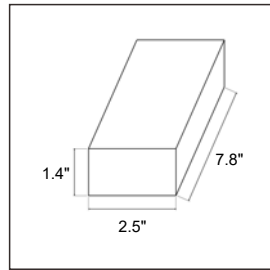

MEAN WELL Driver - 100W 24V SES-M3-DRIVER-100-24

Power	100W
Voltage	24V
Max. Watts	80W
Dimming	0-10V, PWM, Resistance