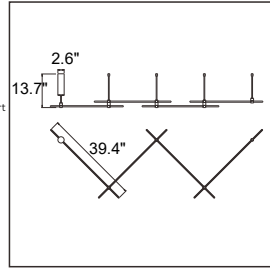

Linear Adaptive Kit - 4 x 40" SES-M3-ADAPTIVE-KIT-4X40

Driver 100W / 150W
Max. Watts 80W / 120W
Material Aluminum
Finish Copper / White / Black