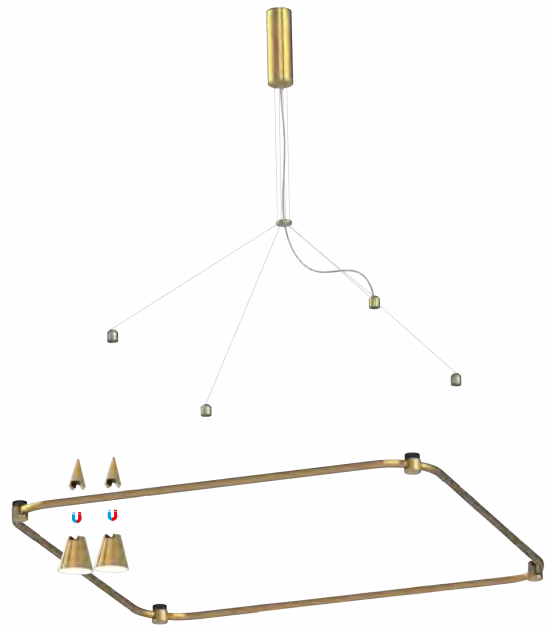

Installation diagram

Input:
AC100-220V

Single light, single control

DALI SWITCH

Round Adaptive Pendant

Cone Module B

Round Adaptive Pendant 24"

Installation View

Three-Tiered Adaptive Pendant

Orb Module H

Three-Tiered Adaptive Pendant 40"

Square Adaptive Pendant

Orb Module C

Square Adaptive Pendant 32"

Installation View

Linear Adaptive Pendant