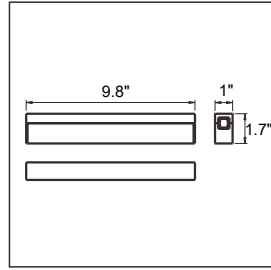

Bar Module I - 10W SES-M3-I-10-CCT