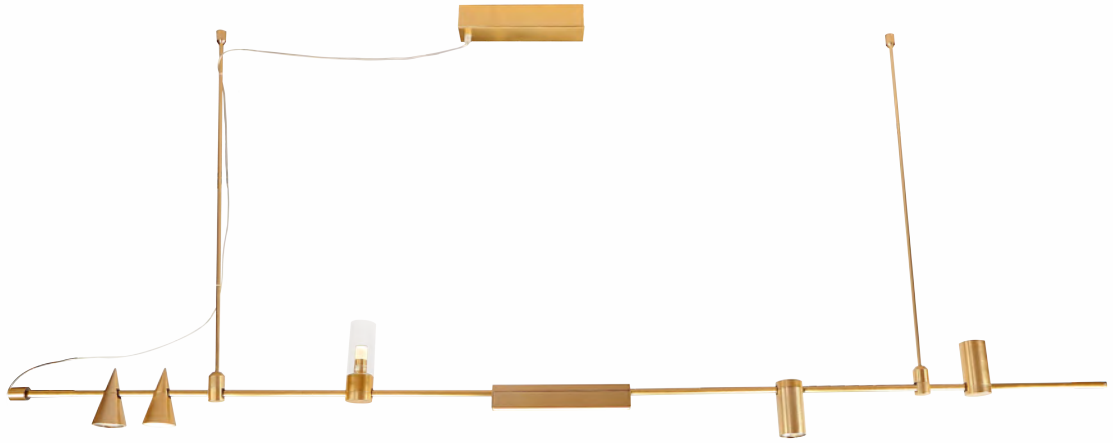

Magnet design

The light modules attach magnetically, which can be assembled in different shapes according to your needs.

Aluminum lamp body

The Inspiration Series is made of high-quality aluminum with a modern and luxurious appearance.

Matrix Pipe A 28"

Matrix Pipe B 12"

Matrix Pipe A 12"

Installation View

(A) Cylinder Module D magnetic quick installation

(B) Matrix Pipe B upper mounting method

(C) Matrix Pipe A and B lower installation method

(D) Bottom cover rubber plug installation

Horizon Pendant

Horizon Base 80"

Cylinder Module D

Matrix Pendant

Track Head Module F

Bar Module L

Matrix Kit 32 x 80"

DALI options available

Free design

Matrix Kit (DALI) - 32 x 80"

Track Head Module R

Bar Module S

DALI

Thanks to the advancement of technology, we have expanded our development and research of intelligent lighting systems. Our luminaires have since reached an advanced level of functionality. With a smart dimming app you can easily turn the fixtures on and off, as well as control the brightness and other functions that facilitate your lighting requirements.