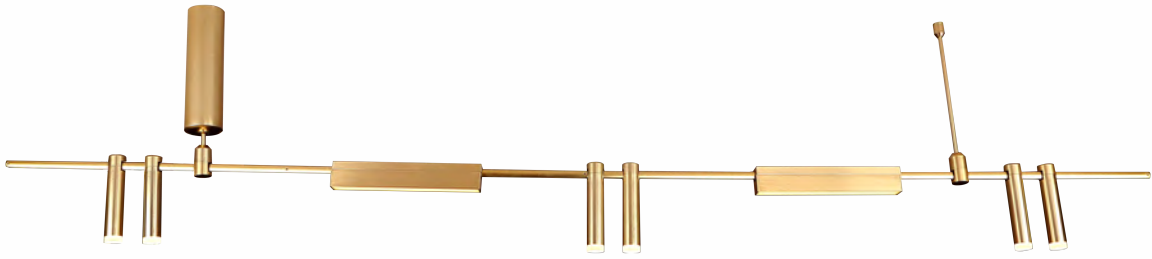

Magnet design

The light modules attach magnetically, which can be assembled in different shapes according to your needs.

Aluminum lamp body

The Inspiration Series is made of high-quality aluminum with a modern and luxurious appearance.

Three-Tiered Adaptive Pendant

Orb Module H

Three-Tiered Adaptive Pendant 40"

Square Adaptive Pendant

Orb Module C

Square Adaptive Pendant 32"

Installation View

Linear Adaptive Pendant

Cone Module A

Cone Module B

Orb Module C

Linear Adaptive Pendant 48"

Installation View

Tube Module Q

Adjustable rotation and movement

Adaptive Floor & Table Lamp