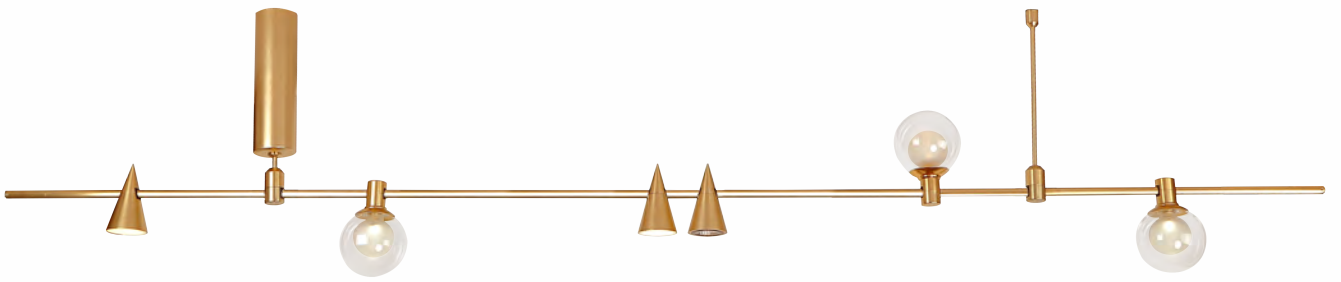

M³ INSPIRATION

MODERN. MAGNETIC. MODULAR.

Luxury Pendant Collection

MODULAR innovative design

Magnet system

A variety of accessories give you the freedom to assemble a fixture with a multitude of shapes and wattages.

Magnet design

The light modules attach magnetically, which can be assembled in different shapes according to your needs.

Aluminum lamp body

The Inspiration Series is made of high-quality aluminum with a modern and luxurious appearance.

Installation diagram

Input:
AC100-220V

Single light, single control

DALI SWITCH

Round Adaptive Pendant

Cone Module B

Round Adaptive Pendant 24"

Installation View

Three-Tiered Adaptive Pendant

Orb Module H

Three-Tiered Adaptive Pendant 40"

Square Adaptive Pendant

Orb Module C

Square Adaptive Pendant 32"

Installation View

Linear Adaptive Pendant