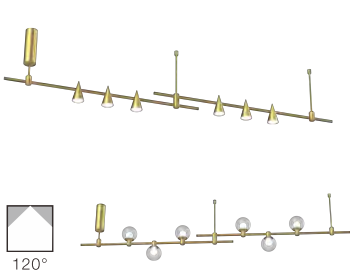

6-Piece Linear Adaptive Pendant - 2 x 40"

Power	30W
CCT	3000K ● 4000K ● 6500K ○
Voltage	AC 220-240V 50/60Hz
Output Lumens	1500 lm
CRI	>90
Material	Aluminum
Color	Copper / White / Black
Life	50 000 H
Warranty	5 Years