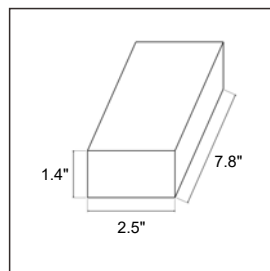

MEAN WELL Driver (DALI) - 100W 48V SES-M3-DRIVER-100-48-DALI

Power	100W
Voltage	48V
Max. Watts	80W
Dimming	DALI