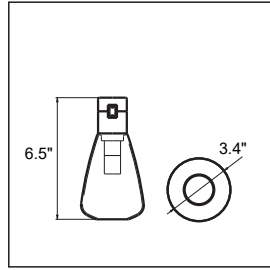

Classical Lamp Module U - 5W SES-M3-U-5-CCT

Power	5W
CCT	3000K ● 4000K ● 6500K ○
Voltage	DC 24V
Output Lumens	300 lm
CRI	>80
Material	Aluminum+Glass
Color	Copper
Life	30 000 H
Warranty	3 Years
Compatibility	Classical Matrix & Adaptive Kits