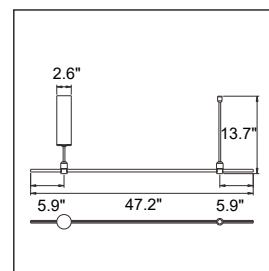

Linear Adaptive Kit - 48" SES-M3-ADAPTIVE-KIT-48

Driver 100W / 150W
Max. Watts 80W / 120W
Material Aluminum
Finish Copper / White / Black