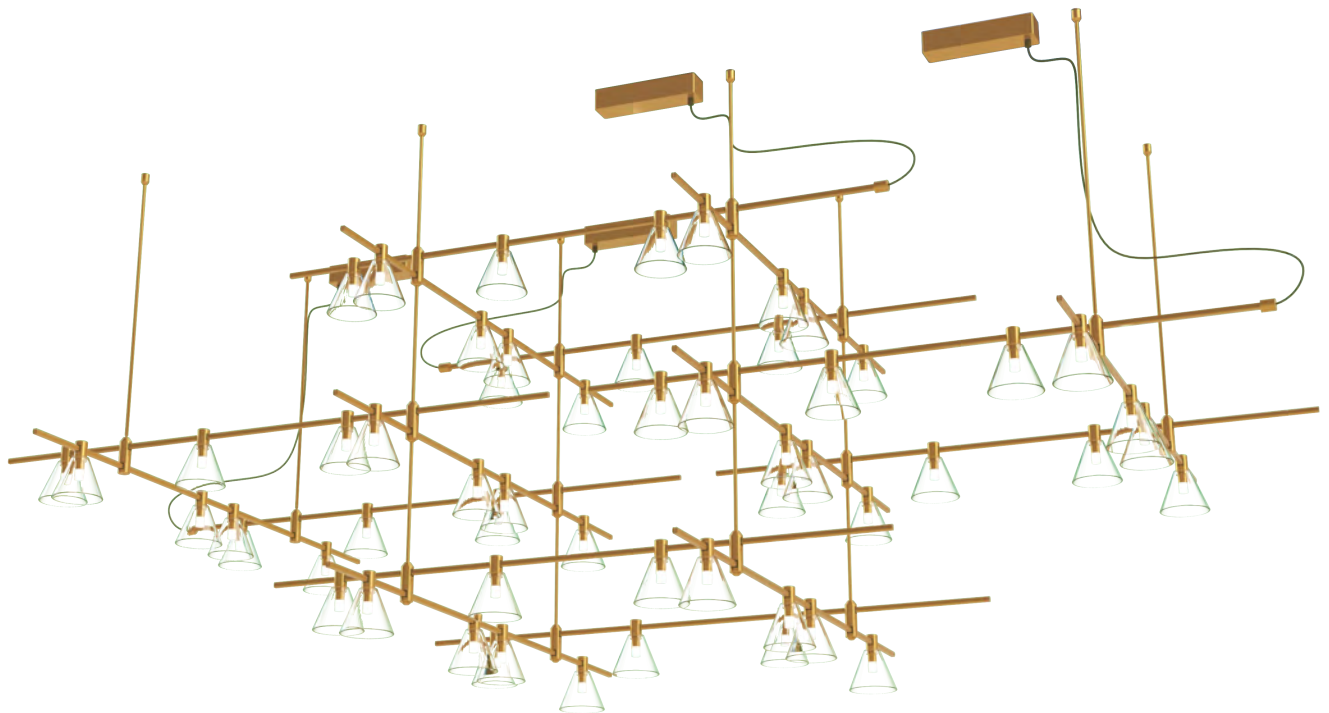

Matrix Pipe A 28"

Matrix Pipe B 12"

Matrix Pipe A 12"

Installation View

(A) Cylinder Module D magnetic quick installation

(B) Matrix Pipe B upper mounting method

(C) Matrix Pipe A and B lower installation method

(D) Bottom cover rubber plug installation

Horizon Pendant

Horizon Base 80"

Cylinder Module D

Matrix Pendant

Track Head Module F

Bar Module L

Matrix Kit 32 x 80"