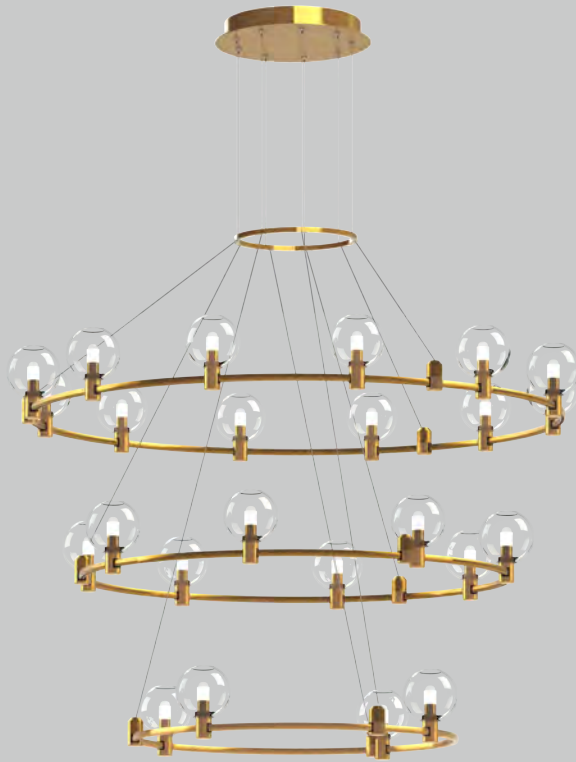

Magnet design

The light modules attach magnetically, which can be assembled in different shapes according to your needs.

Aluminum lamp body

The Inspiration Series is made of high-quality aluminum with a modern and luxurious appearance.

Installation diagram

Input:
AC100-220V

Single light, single control

DALI SWITCH

Round Adaptive Pendant

Cone Module B

Round Adaptive Pendant 24"

Installation View

Three-Tiered Adaptive Pendant

Orb Module H

Three-Tiered Adaptive Pendant 40"

Square Adaptive Pendant

Orb Module C

Square Adaptive Pendant 32"

Installation View

Linear Adaptive Pendant