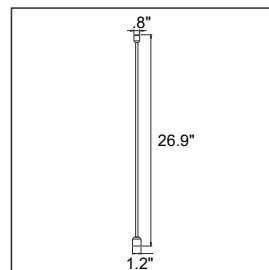

Adaptive End Pipe B (Short) - 28" SES-M3-ADAPTIVE-PIPE-B-28-S

Material Aluminum
Finish Copper / White / Black
Use Ceiling Mount for Rail C