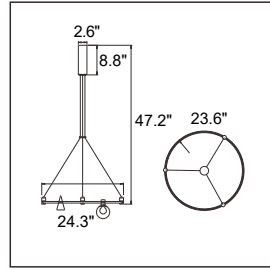

6-Piece Round Adaptive Pendant - 24"

Power	30W
CCT	3000K ● 4000K ● 6500K ○
Voltage	AC 220-240V 50/60Hz
Output Lumens	1500 lm
CRI	>90
Material	Aluminum
Color	Copper / White / Black
Life	50 000 H
Warranty	5 Years