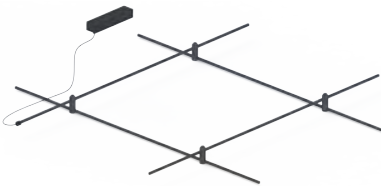

Matrix Base - 60 x 60" SES-M3-MATRIX-60X60

Driver 100W / 150W
Max. Watts 80W / 120W
Material Aluminum
Finish Copper / White / Black