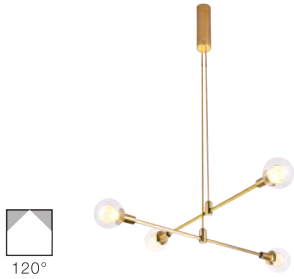

4-Piece Adaptive Pendant - 32"

Power	20W
CCT	3000K ● 4000K ● 6500K ○
Voltage	AC 220-240V 50/60Hz
Output Lumens	1000 lm
CRI	>90
Material	Aluminum+Glass
Color	Copper / White / Black
Life	50 000 H
Warranty	5 Years