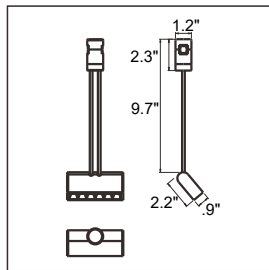

Club Module P - 6W SES-M3-P-6-CCT

Power	6W
CCT	3000K ● 4000K ● 6500K ○
Voltage	DC 24V
Output Lumens	300 lm
CRI	>90
Material	Aluminum+PS
Color	Copper / White / Black
Life	50 000 H
Warranty	5 Years