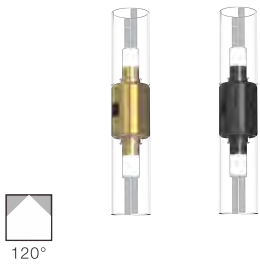

Lamp Module K - 8W SES-M3-K-8-CCT