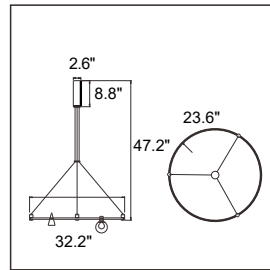

8-Piece Round Adaptive Pendant - 32"

Power	40W
CCT	3000K ● 4000K ● 6500K ○
Voltage	AC 220-240V 50/60Hz
Output Lumens	2000 lm
CRI	>90
Material	Aluminum
Color	Copper / White / Black
Life	50 000 H
Warranty	5 Years