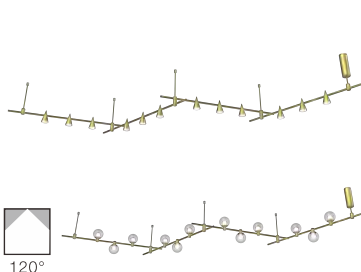

12-Piece Linear Adaptive Pendant - 4 x 40"

Power	60W
CCT	3000K ● 4000K ● 6500K ○
Voltage	AC 220-240V 50/60Hz
Output Lumens	3000 lm
CRI	>90
Material	Aluminum
Color	Copper / White / Black
Life	50 000 H
Warranty	5 Years