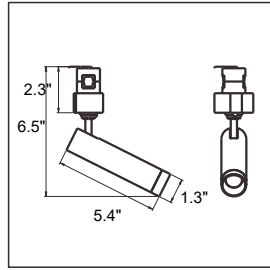

Track Head Module R (DALI) - 5W SES-M3-R-5-CCT-ANG