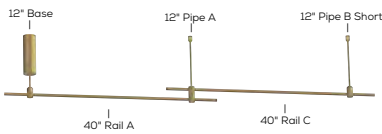

Linear Adaptive Kit - 2 x 40" SES-M3-ADAPTIVE-KIT-2X40

Driver 100W / 150W
Max. Watts 80W / 120W
Material Aluminum
Finish Copper / White / Black