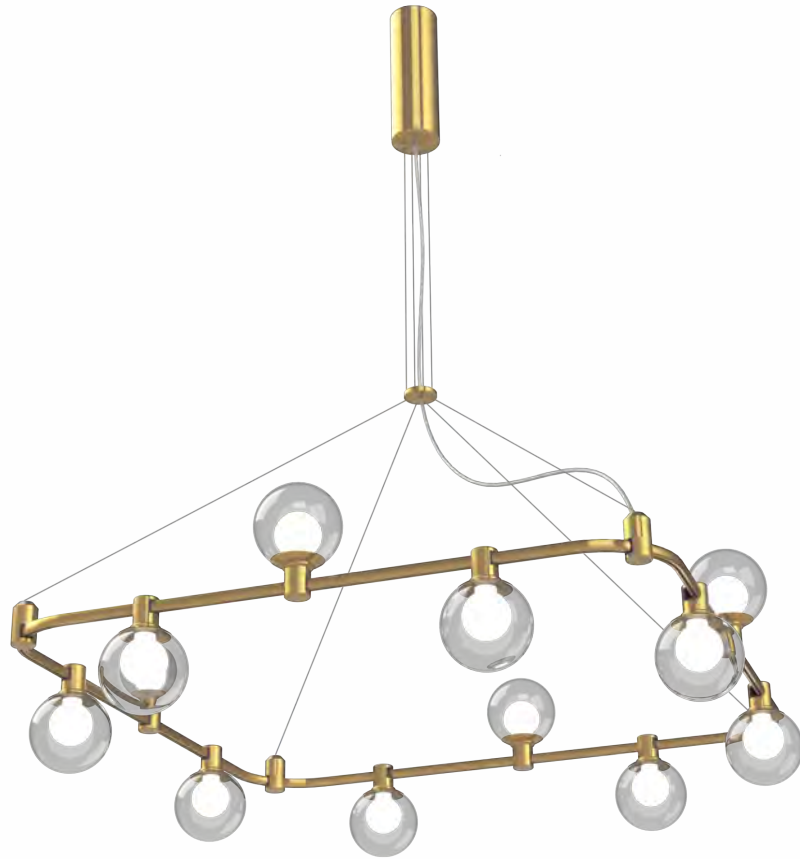

Magnet design

The light modules attach magnetically, which can be assembled in different shapes according to your needs.

Aluminum lamp body

The Inspiration Series is made of high-quality aluminum with a modern and luxurious appearance.

Installation diagram

Input:
AC100-220V

Single light, single control

DALI SWITCH

Round Adaptive Pendant

Cone Module B

Round Adaptive Pendant 24"

Installation View

Three-Tiered Adaptive Pendant

Orb Module H

Three-Tiered Adaptive Pendant 40"

Square Adaptive Pendant

Orb Module C

Square Adaptive Pendant 32"

Installation View

Linear Adaptive Pendant