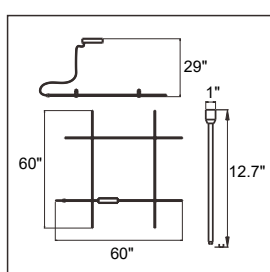

Classical Matrix Kit - 60 x 60" SES-M3-C-MATRIX-KIT-60X60

Driver	100W (Included)
Max. Watts	80W
Material	Aluminum
Finish	Copper
Compatibility	Classical Lamp Module U & V