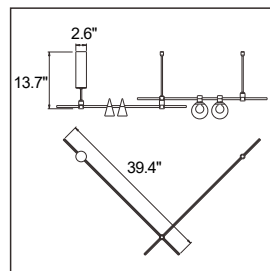

6-Piece Linear Adaptive Pendant - 2 x 40"

Power	30W
CCT	3000K ● 4000K ● 6500K ○
Voltage	AC 220-240V 50/60Hz
Output Lumens	1500 lm
CRI	>90
Material	Aluminum
Color	Copper / White / Black
Life	50 000 H
Warranty	5 Years