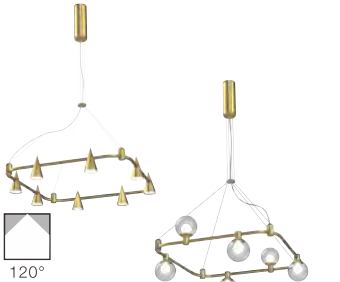

6-Piece Square Adaptive Pendant - 24"

Power	30W
CCT	3000K ● 4000K ● 6500K ○
Voltage	AC 220-240V 50/60Hz
Output Lumens	1500 lm
CRI	>90
Material	Aluminum
Color	Copper / White / Black
Life	50 000 H
Warranty	5 Years