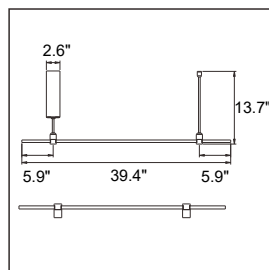

Linear Adaptive Kit - 40" SES-M3-ADAPTIVE-KIT-40

Driver 100W / 150W
Max. Watts 80W / 120W
Material Aluminum
Finish Copper / White / Black