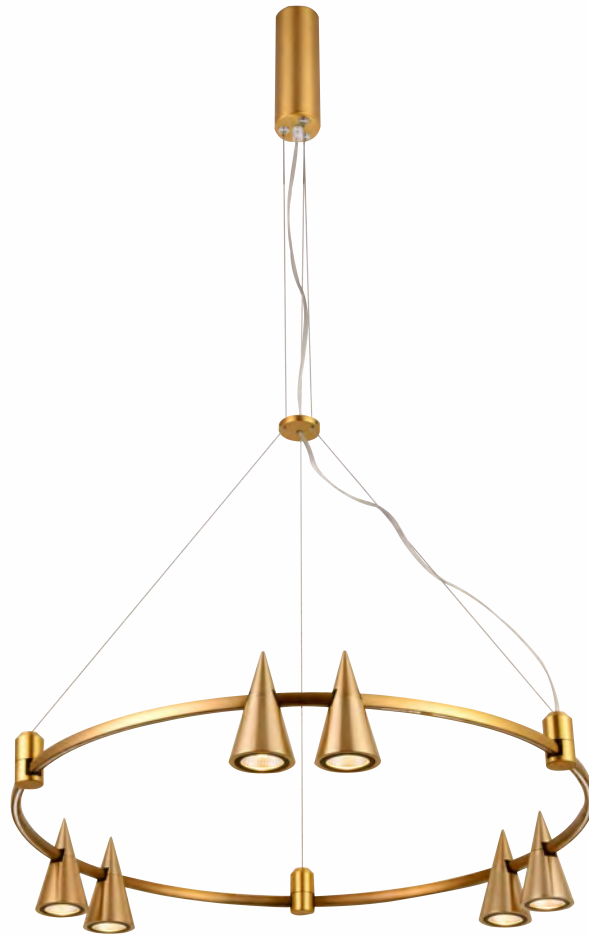

Magnet design

The light modules attach magnetically, which can be assembled in different shapes according to your needs.

Aluminum lamp body

The Inspiration Series is made of high-quality aluminum with a modern and luxurious appearance.

Installation diagram

Input:
AC100-220V

Single light, single control

DALI SWITCH

Round Adaptive Pendant

Cone Module B

Round Adaptive Pendant 24"

Installation View

Three-Tiered Adaptive Pendant

Orb Module H

Three-Tiered Adaptive Pendant 40"

Square Adaptive Pendant

Orb Module C

Square Adaptive Pendant 32"

Installation View

Linear Adaptive Pendant