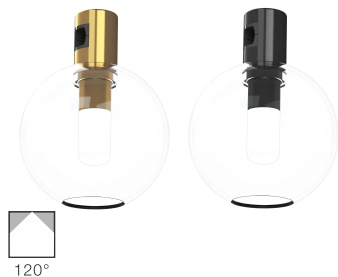

Orb Module H - 5W SES-M3-H-5-CCT