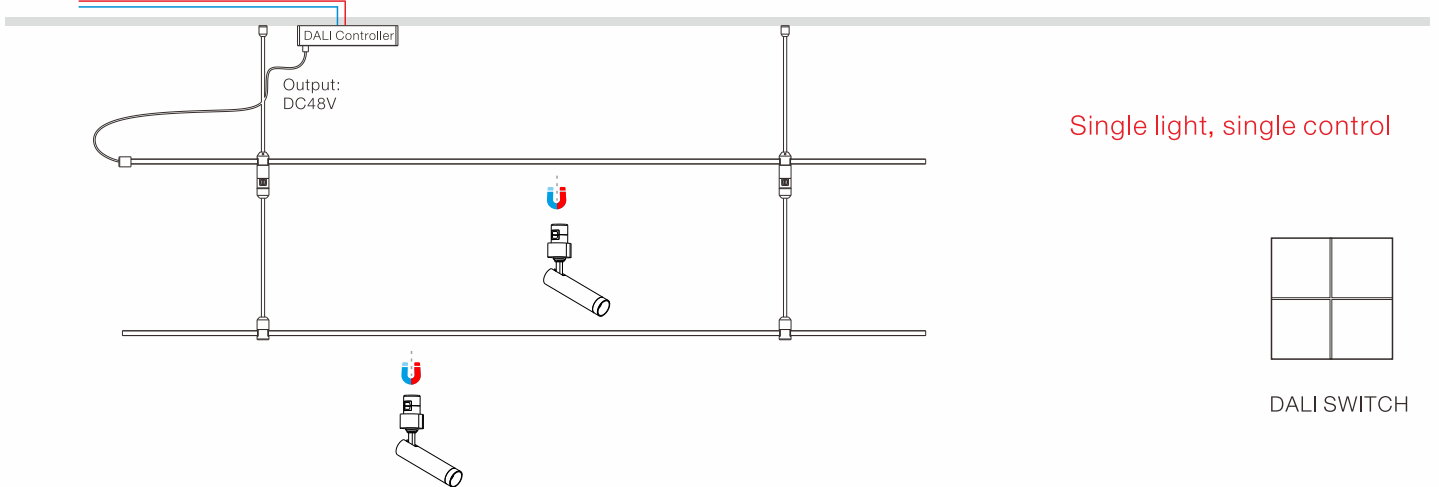

Installation diagram

Input:
AC100-220V

Single light, single control

DALI SWITCH

Round Adaptive Pendant

Cone Module B

Round Adaptive Pendant 24"

Installation View