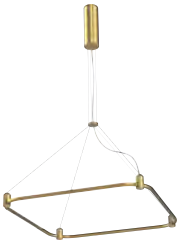

Square Adaptive Pendant - 24" SES-M3-ADAPTIVE-S-24

Driver 100W / 150W
Max. Watts 80W / 120W
Material Aluminum
Finish Copper / White / Black