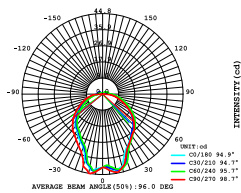

Power	8W
CCT	3000K ● 4000K ● 6500K ○
Voltage	DC 24V
Output Lumens	400 lm
CRI	>90
Material	Aluminum+Glass
Color	Copper / White / Black
Life	50 000 H
Warranty	5 Years

LED 3000K
CODE:AA8888888

HEIGHT (m)	AVR E (lx)	CENTER E (lx)	DIAMETER (cm)
94.9°			
1.5	7	19	327
2	4	11	436
4	1	3	872
4.5	0.8	2	981
6	0.5	1	1308

5W 246lm Ra:92