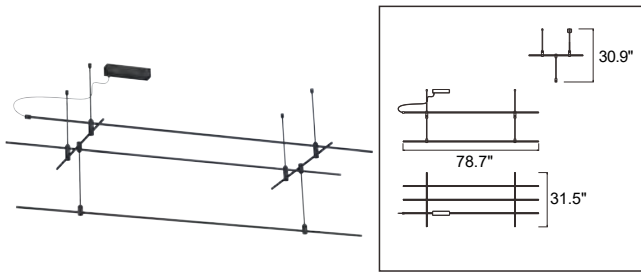

Matrix Kit - 32 x 80" SES-M3-MATRIX-32X80

Driver 100W / 150W
Max. Watts 80W / 120W
Material Aluminum
Finish Copper / White / Black