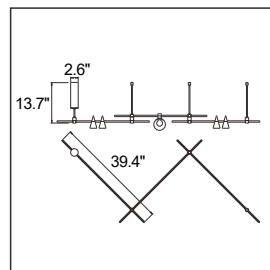

9-Piece Linear Adaptive Pendant - 3 x 40"

Power	45W
CCT	3000K ● 4000K ● 6500K ○
Voltage	AC 220-240V 50/60Hz
Output Lumens	2250 lm
CRI	>90
Material	Aluminum
Color	Copper / White / Black
Life	50 000 H
Warranty	5 Years