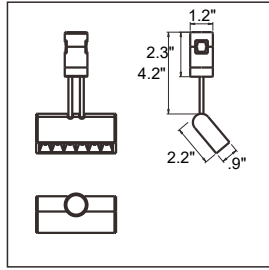

Club Module O - 6W SES-M3-O-6-CCT

Power	6W
CCT	3000K ● 4000K ● 6500K ○
Voltage	DC 24V
Output Lumens	300 lm
CRI	>90
Material	Aluminum+PS
Color	Copper / White / Black
Life	50 000 H
Warranty	5 Years