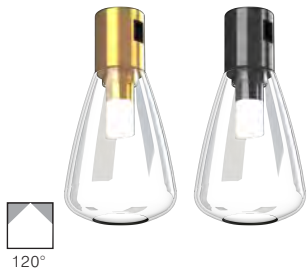

Classical Lamp Module U - 5W SES-M3-U-5-CCT

Power	5W
CCT	3000K ● 4000K ● 6500K ○
Voltage	DC 24V
Output Lumens	300 lm
CRI	>80
Material	Aluminum+Glass
Color	Copper
Life	30 000 H
Warranty	3 Years
Compatibility	Classical Matrix & Adaptive Kits