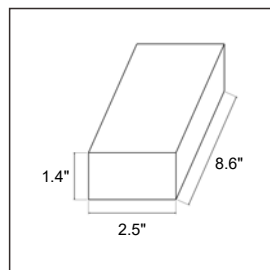

MEAN WELL Driver (DALI) - 150W 48V SES-M3-DRIVER-150-48-DALI

Power	150W
Voltage	48V
Max. Watts	120W
Dimming	DALI