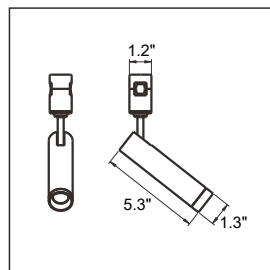

Track Head Module F - 5W SES-M3-F-5-CCT-ANG