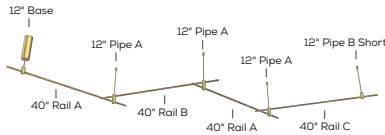

Linear Adaptive Kit - 4 x 40" SES-M3-ADAPTIVE-KIT-4X40

Driver 100W / 150W
Max. Watts 80W / 120W
Material Aluminum
Finish Copper / White / Black