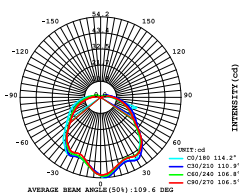

Power	5W
CCT	3000K ● 4000K ● 6500K ○
Voltage	DC 24V
Output Lumens	500 lm
CRI	>90
Material	Aluminum+Glass
Color	Copper / White / Black
Life	50 000 H
Warranty	5 Years

LED 3000K
CODE:AA8888888