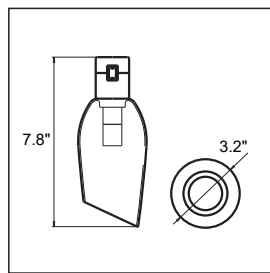

Classical Lamp Module V - 5W SES-M3-V-5-CCT

Power	5W
CCT	3000K ● 4000K ● 6500K ○
Voltage	DC 24V
Output Lumens	300 lm
CRI	>80
Material	Aluminum+Glass
Color	Copper
Life	30 000 H
Warranty	3 Years
Compatibility	Classical Matrix & Adaptive Kits