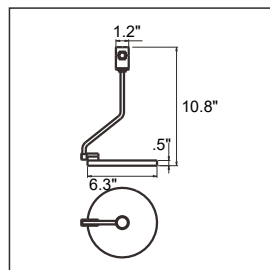

Disk Module N - 15W SES-M3-N-15-CCT

Power	15W
CCT	3000K ● 4000K ● 6500K ○
Voltage	DC 24V
Output Lumens	1100 lm
CRI	>90
Material	Aluminum+PS
Color	Copper / White / Black
Life	50 000 H
Warranty	5 Years