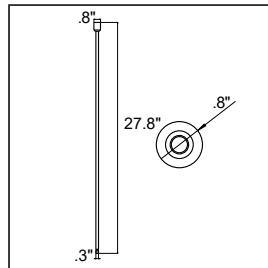

Matrix Pipe A - 28" SES-M3-MATRIX-PIPE-A-28

Material Aluminum
Finish Copper / White / Black
Use Ceiling Mount