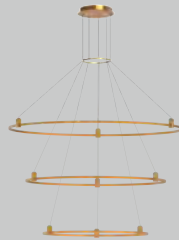

Installation diagram

Input:
AC100-220V

Single light, single control

DALI SWITCH

Round Adaptive Pendant

Cone Module B

Round Adaptive Pendant 24"

Installation View

Three-Tiered Adaptive Pendant

Orb Module H

Three-Tiered Adaptive Pendant 40"

Square Adaptive Pendant

Orb Module C

Square Adaptive Pendant 32"

Installation View

Linear Adaptive Pendant