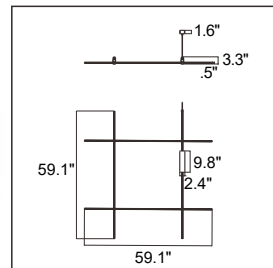

Matrix Base - 60 x 60" SES-M3-MATRIX-60X60

Driver 100W / 150W
Max. Watts 80W / 120W
Material Aluminum
Finish Copper / White / Black