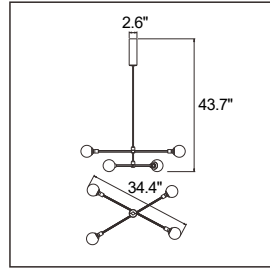

4-Piece Adaptive Pendant - 32"

Power	20W
CCT	3000K ● 4000K ● 6500K ○
Voltage	AC 220-240V 50/60Hz
Output Lumens	1000 lm
CRI	>90
Material	Aluminum+Glass
Color	Copper / White / Black
Life	50 000 H
Warranty	5 Years