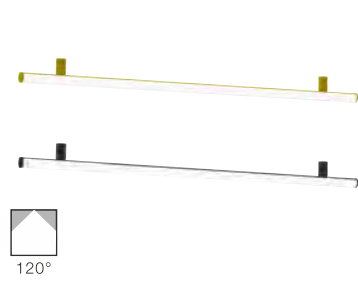

Tube Module Q - 38W SES-M3-Q-38-CCT