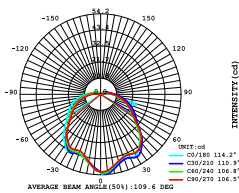

LED 3000K
CODE:AA8888888

HEIGHT (m)	AVR E (lx)	CENTER E (lx)	DIAMETER (cm)
106.7°			
1.5	8	24	403
2	4	13	538
4	1	3.3	1075
4.5	0.9	2.6	1210
6	0.5	1.5	1613

4W 178lm Ra:96

Orb Module H - 5W SES-M3-H-5-CCT

Power	5W
CCT	3000K ● 4000K ● 6500K ○
Voltage	DC 24V
Output Lumens	500 lm
CRI	>90
Material	Aluminum+Glass
Color	Copper / White / Black
Life	50 000 H
Warranty	5 Years