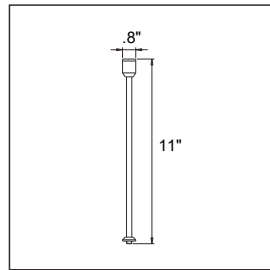

Adaptive Pipe A - 12" SES-M3-ADAPTIVE-PIPE-A-12

Material Aluminum
Finish Copper / White / Black
Use Ceiling Mount at Intersections