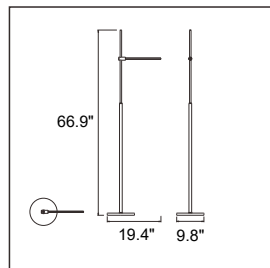

Floor Lamp Base - 5.6' SES-M3-FL

Max. Watts 20W
Material Aluminum
Finish Copper / White / Black