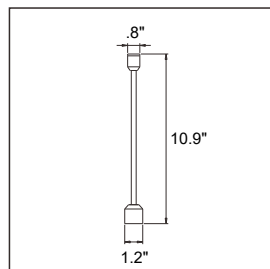

Adaptive End Pipe B (Short) - 12" SES-M3-ADAPTIVE-PIPE-B-12-S

Material Aluminum
Finish Copper / White / Black
Use Ceiling Mount for Rail C