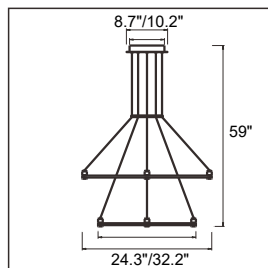

Two-Tiered Adaptive Pendant - 32" SES-M3-ADAPTIVE-2T-32

Driver 100W / 150W / 200W
Max. Watts 80W / 120W / 160W
Material Aluminum
Finish Copper / White / Black