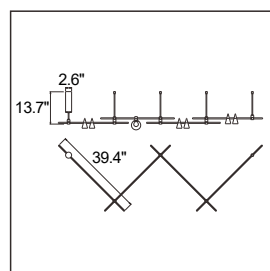

12-Piece Linear Adaptive Pendant - 4 x 40"

Power	60W
CCT	3000K ● 4000K ● 6500K ○
Voltage	AC 220-240V 50/60Hz
Output Lumens	3000 lm
CRI	>90
Material	Aluminum
Color	Copper / White / Black
Life	50 000 H
Warranty	5 Years