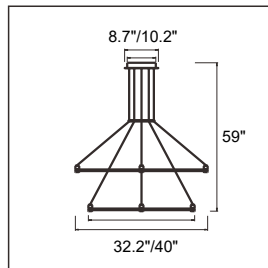

Two-Tiered Adaptive Pendant - 40" SES-M3-ADAPTIVE-2T-40

Driver 100W / 150W / 200W
Max. Watts 80W / 120W / 160W
Material Aluminum
Finish Copper / White / Black