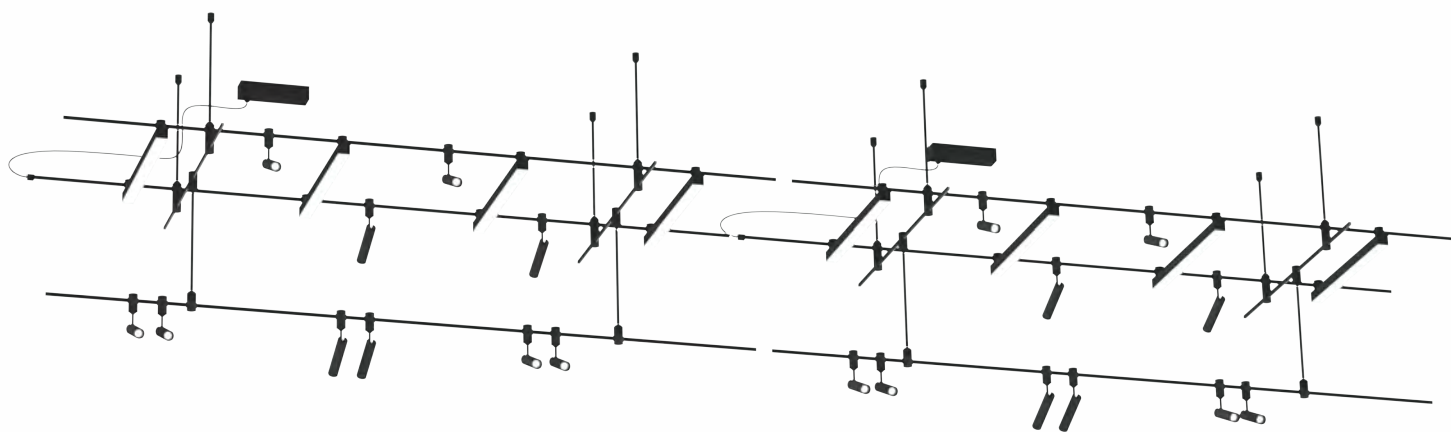

Matrix Pendant