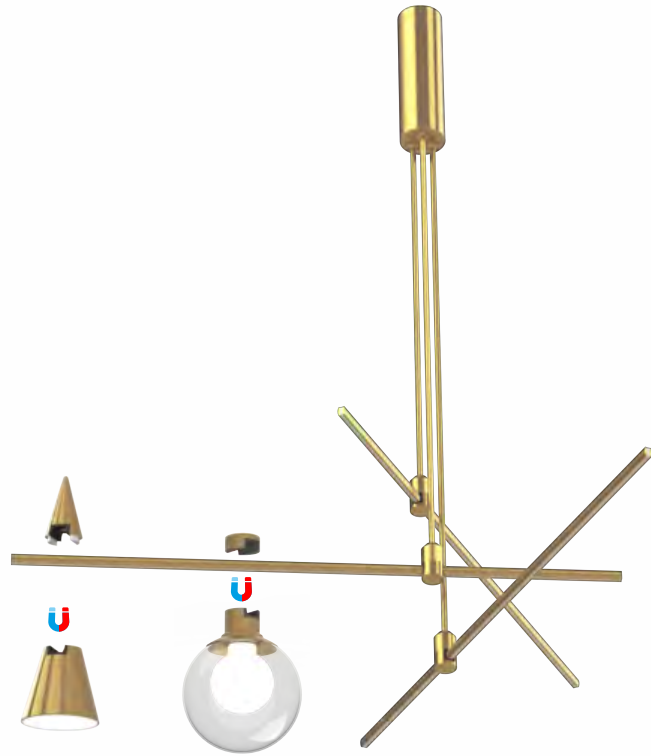

Cone Module A

Cone Module B

Orb Module C

Linear Adaptive Pendant 48"

Installation View

Tube Module Q

Adjustable rotation and movement

Adaptive Floor & Table Lamp

Cone Module J

Table Lamp Base

Floor Lamp Base

Adaptive Pendant

Cone Module J

Adaptive Pendant

Installation View

M3-ADAPTIVE-4-32