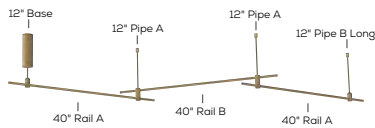

Linear Adaptive Kit - 3 x 40" SES-M3-ADAPTIVE-KIT-3X40

Driver 100W / 150W
Max. Watts 80W / 120W
Material Aluminum
Finish Copper / White / Black