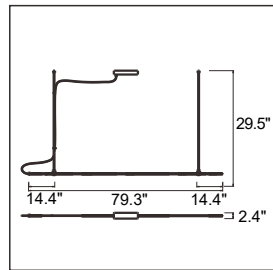

Horizon Base - 80" SES-M3-HORIZON-80

Driver 100W / 150W
Max. Watts 80W / 120W
Material Aluminum
Finish Copper / White / Black