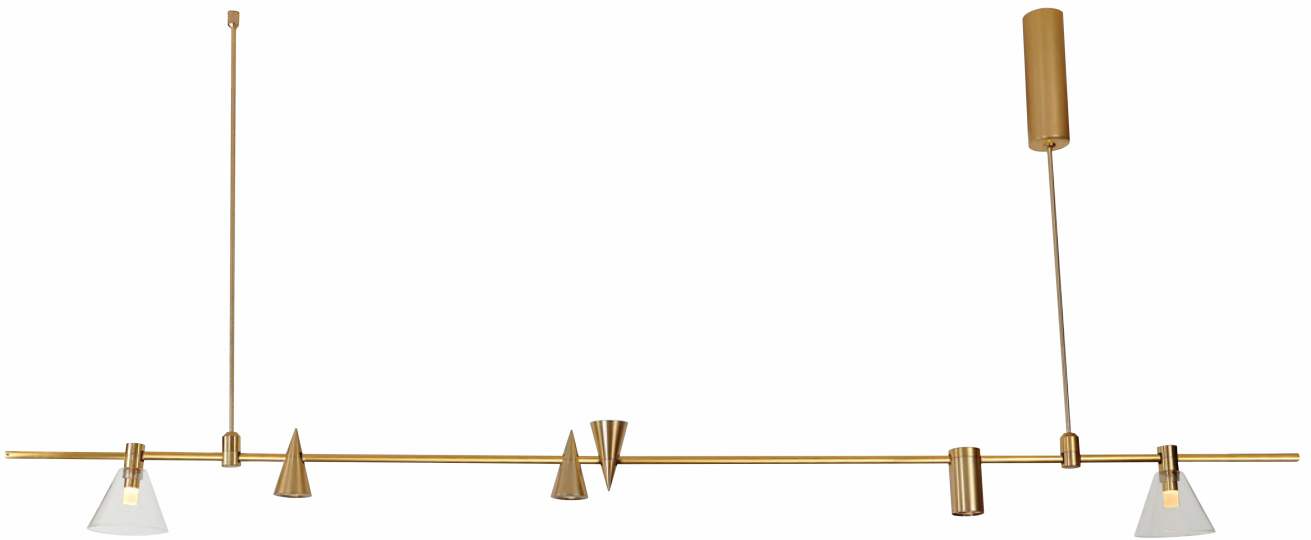

Magnet design

The light modules attach magnetically, which can be assembled in different shapes according to your needs.

Aluminum lamp body

The Inspiration Series is made of high-quality aluminum with a modern and luxurious appearance.

Three-Tiered Adaptive Pendant

Orb Module H

Three-Tiered Adaptive Pendant 40"

Square Adaptive Pendant

Orb Module C

Square Adaptive Pendant 32"

Installation View

Linear Adaptive Pendant

Cone Module A

Cone Module B

Orb Module C

Linear Adaptive Pendant 48"

Installation View

Tube Module Q

Adjustable rotation and movement

Adaptive Floor & Table Lamp