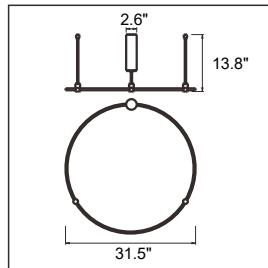

Adaptive Ring - 32" SES-M3-ADAPTIVE-RING-32

Driver 100W / 150W
Max. Watts 80W / 120W
Material Aluminum
Finish Copper / White / Black