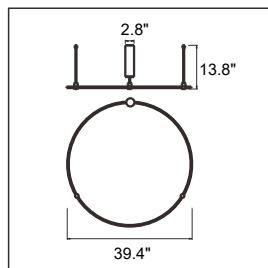

Adaptive Ring - 40" SES-M3-ADAPTIVE-RING-40

Driver 100W / 150W
Max. Watts 80W / 120W
Material Aluminum
Finish Copper / White / Black