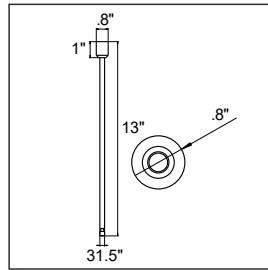

Matrix Pipe A - 12" SES-M3-MATRIX-PIPE-A-12

Material Aluminum
Finish Copper / White / Black
Use Ceiling Mount