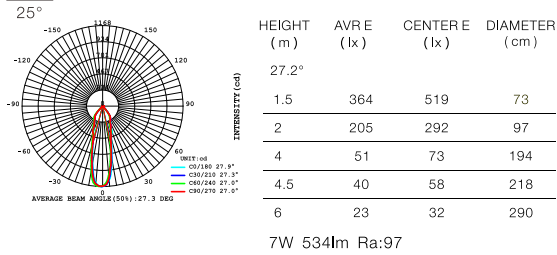

Power	5W
CCT	3000K ● 4000K ● 6500K ○
Voltage	DC 24V
Output Lumens	600 lm
CRI	>90
Material	Aluminum+Glass
Color	Copper / White / Black
Life	50 000 H
Warranty	5 Years

LED 3000K
CODE:AA8888888