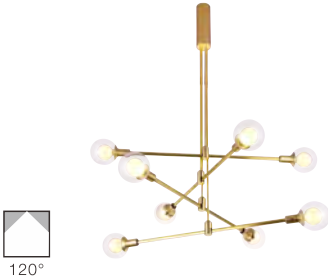

8-Piece Adaptive Pendant - 32"

Power	40W
CCT	3000K ● 4000K ● 6500K ○
Voltage	AC 220-240V 50/60Hz
Output Lumens	2000 lm
CRI	>90
Material	Aluminum+Glass
Color	Copper / White / Black
Life	50 000 H
Warranty	5 Years