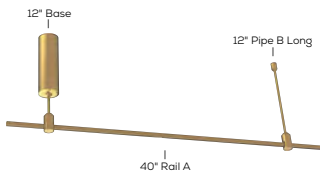

Linear Adaptive Kit - 40" SES-M3-ADAPTIVE-KIT-40

Driver 100W / 150W
Max. Watts 80W / 120W
Material Aluminum
Finish Copper / White / Black