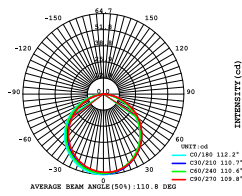

LED 3000K
CODE:AA8888888

HEIGHT (m)	AVR E (lx)	CENTER E (lx)	DIAMETER (cm)
1.5	9	29	427
2	5	16	569
4	1.2	4	1137
4.5	1	3	1280
6	0.6	2	1706

4W 176lm Ra:91

Cone Module B - 5W SES-M3-B-5-CCT-ANG

Power	5W
CCT	3000K ● 4000K ● 6500K ○
Voltage	DC 24V
Output Lumens	600 lm
CRI	>90
Material	Aluminum+Glass
Color	Copper / White / Black
Life	50 000 H
Warranty	5 Years