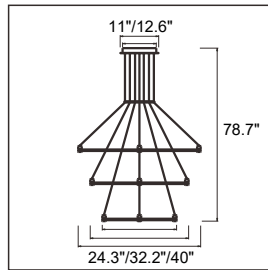

Three-Tiered Adaptive Pendant - 40" SES-M3-ADAPTIVE-3T-40

Driver 100W / 150aW /
Max. Watts 350W 80W / 120W /
Material 280W Aluminum
Finish Copper / White / Black