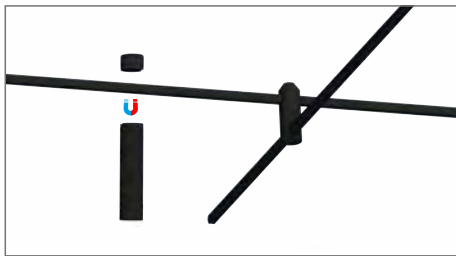

Matrix Pipe A 28"

Matrix Pipe B 12"

Matrix Pipe A 12"

Installation View

(A) Cylinder Module D magnetic quick installation

(B) Matrix Pipe B upper mounting method

(C) Matrix Pipe A and B lower installation method