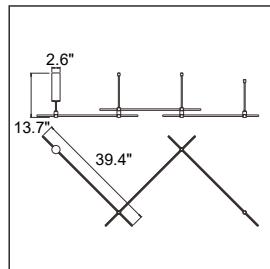

Linear Adaptive Kit - 3 x 40" SES-M3-ADAPTIVE-KIT-3X40

Driver 100W / 150W
Max. Watts 80W / 120W
Material Aluminum
Finish Copper / White / Black