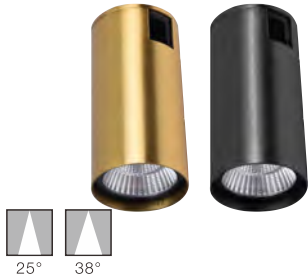

Cylinder Module E - 5W SES-M3-E-5-CCT-ANG