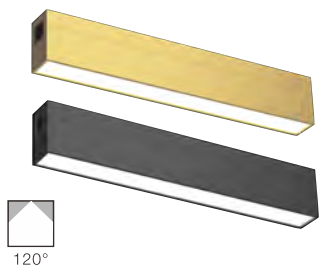

Bar Module I - 10W SES-M3-I-10-CCT