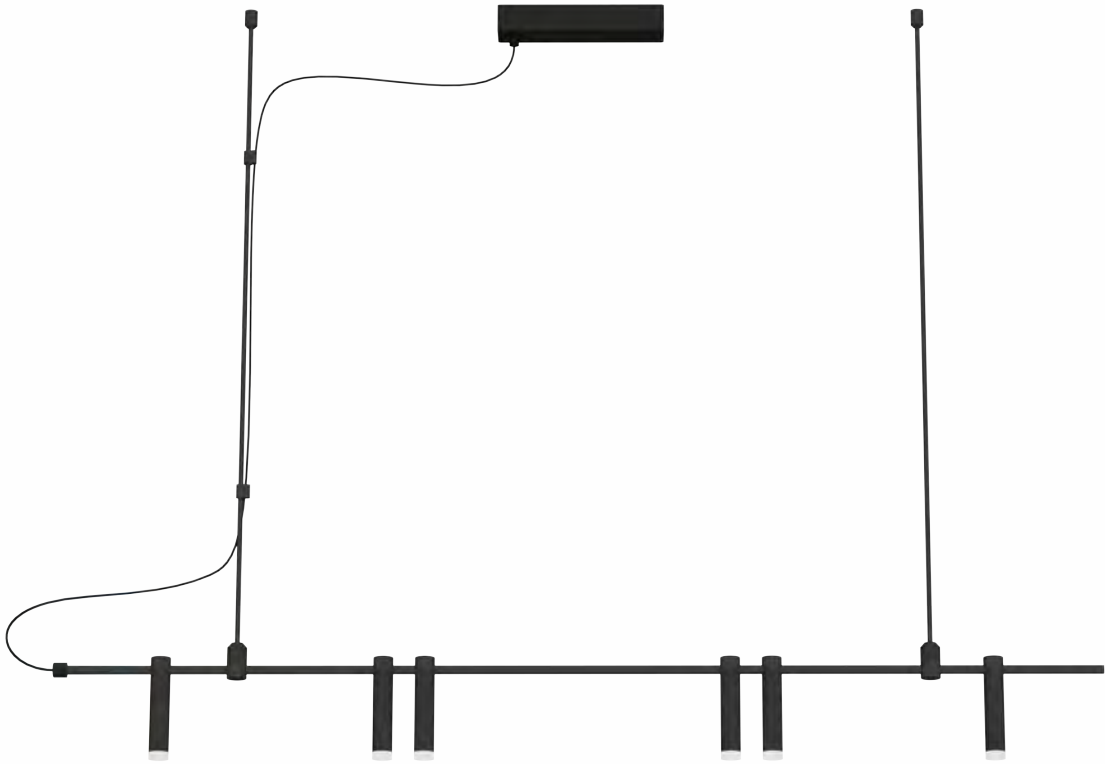

Horizon Pendant