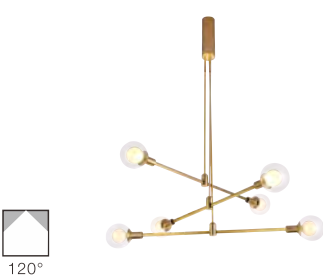

6-Piece Adaptive Pendant - 32"

Power	30W
CCT	3000K ● 4000K ● 6500K ○
Voltage	AC 220-240V 50/60Hz
Output Lumens	1500 lm
CRI	>90
Material	Aluminum+Glass
Color	Copper / White / Black
Life	50 000 H
Warranty	5 Years