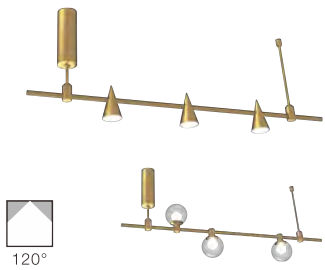

3-Piece Linear Adaptive Pendant - 40"

Power	15W
CCT	3000K ● 4000K ● 6500K ○
Voltage	AC 220-240V 50/60Hz
Output Lumens	750 lm
CRI	>90
Material	Aluminum
Color	Copper / White / Black
Life	50 000 H
Warranty	5 Years