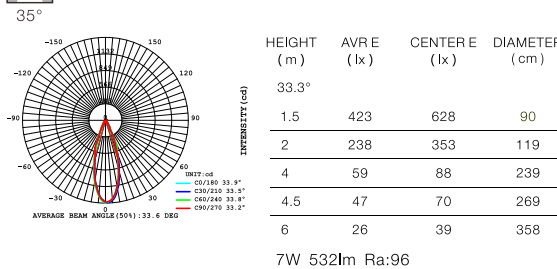

Power	5W
CCT	3000K ● 4000K ● 6500K ○
Voltage	DC 24V
Output Lumens	600 lm
CRI	>90
Material	Aluminum
Color	Copper / White / Black
Life	50 000 H
Warranty	5 Years

LED 3000K
CODE:AA8888888