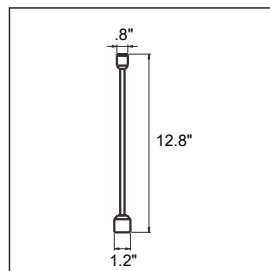

Adaptive End Pipe B (Long) - 12" SES-M3-ADAPTIVE-PIPE-B-12-L

Material Aluminum
Finish Copper / White / Black
Use Ceiling Mount for Rail A