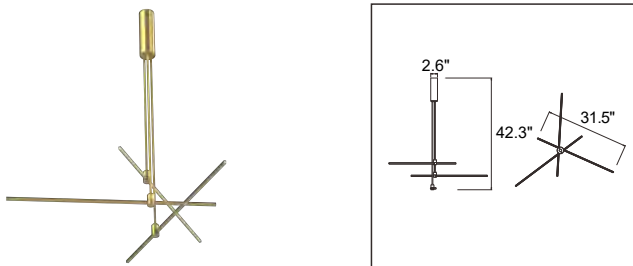

Adaptive Pendant - 32" SES-M3-ADAPTIVE-3-32

Driver 100W / 150W
Max. Watts 80W / 120W
Material Aluminum
Finish Copper / White / Black