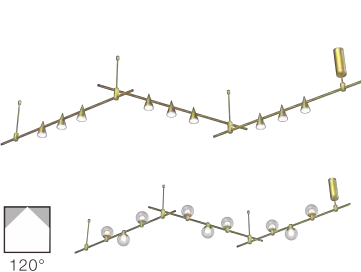

9-Piece Linear Adaptive Pendant - 3 x 40"

Power	45W
CCT	3000K ● 4000K ● 6500K ○
Voltage	AC 220-240V 50/60Hz
Output Lumens	2250 lm
CRI	>90
Material	Aluminum
Color	Copper / White / Black
Life	50 000 H
Warranty	5 Years