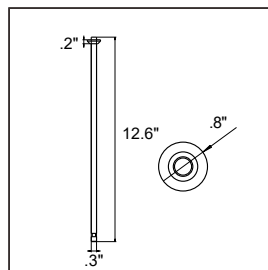

Matrix Pipe B - 12" SES-M3-MATRIX-PIPE-B-12

Material Aluminum
Finish Copper / White / Black
Use Base Connection