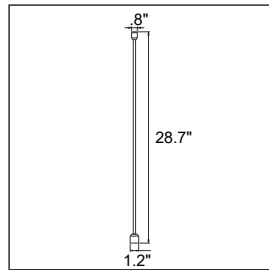

Adaptive End Pipe B (Long) - 28" SES-M3-ADAPTIVE-PIPE-B-28-L

Material Aluminum
Finish Copper / White / Black
Use Ceiling Mount for Rail A