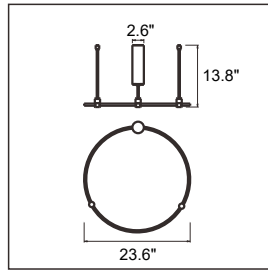

Adaptive Ring - 24" SES-M3-ADAPTIVE-RING-24

Driver 100W / 150W
Max. Watts 80W / 120W
Material Aluminum
Finish Copper / White / Black