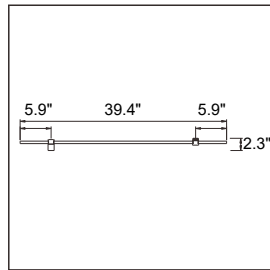

Adaptive Rail C (End) - 40" SES-M3-ADAPTIVE-RAIL-C-40

Material Aluminum
Finish Copper / White / Black
Use Connects to Adaptive Rail A