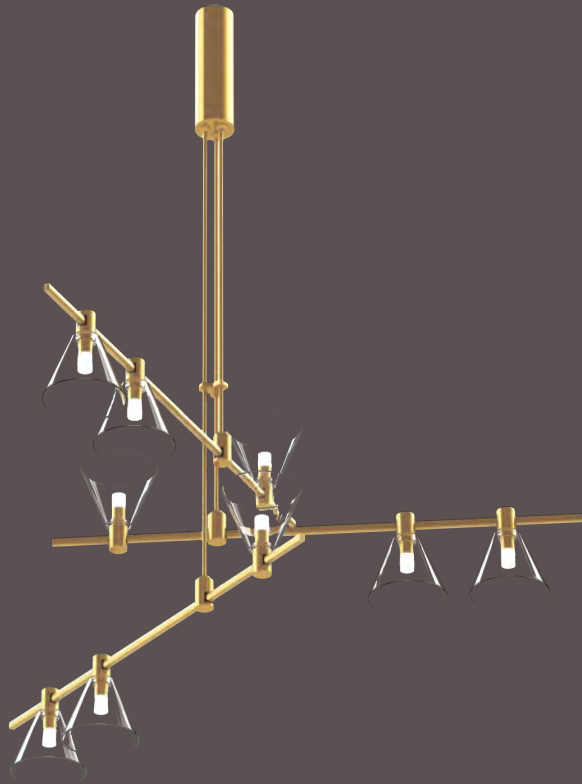

Magnet design

The light modules attach magnetically, which can be assembled in different shapes according to your needs.

Aluminum lamp body

The Inspiration Series is made of high-quality aluminum with a modern and luxurious appearance.

Cone Module J

Table Lamp Base

Floor Lamp Base

Adaptive Pendant

Cone Module J

Adaptive Pendant

Installation View

M3-ADAPTIVE-4-32