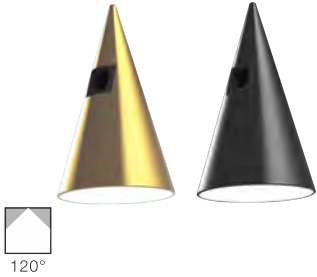

Cone Module A - 5W SES-M3-A-5-CCT