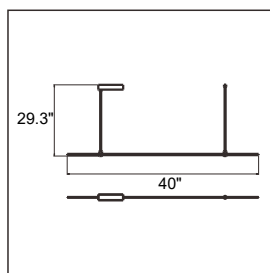

Classical Adaptive Kit - 40" SES-M3-C-ADAPTIVE-KIT-40

Driver	100W (Included)
Max. Watts	80W
Material	Aluminum
Finish	Copper
Compatibility	Classical Lamp Module U & V