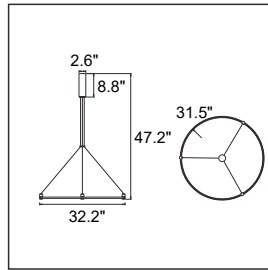

Round Adaptive Pendant - 32" SES-M3-ADAPTIVE-R-32

Driver 100W / 150W
Max. Watts 80W / 120W
Material Aluminum
Finish Copper / White / Black