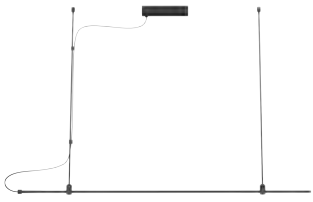

Horizon Base - 60" SES-M3-HORIZON-60

Driver 100W / 150W
Max. Watts 80W / 120W
Material Aluminum
Finish Copper / White / Black