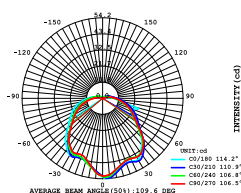

Power	5W
CCT	3000K ● 4000K ● 6500K ○
Voltage	DC 24V
Output Lumens	300 lm
CRI	>90
Material	Aluminum+Glass
Color	Copper / White / Black
Life	50 000 H
Warranty	5 Years

● **LED 3000K**
CODE:AA8888888

HEIGHT (m)	AVR E (lx)	CENTER E (lx)	DIAMETER (cm)
106.7°			
1.5	8	24	403
2	4	13	538
4	1	3.3	1075
4.5	0.9	2.6	1210
6	0.5	1.5	1613

4W 178lm Ra:96