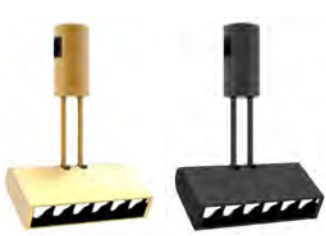

Club Module O - 6W SES-M3-O-6-CCT

Power	6W
CCT	3000K ● 4000K ● 6500K ○
Voltage	DC 24V
Output Lumens	300 lm
CRI	>90
Material	Aluminum+PS
Color	Copper / White / Black
Life	50 000 H
Warranty	5 Years