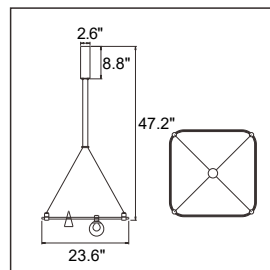

6-Piece Square Adaptive Pendant - 24"

Power	30W
CCT	3000K ● 4000K ● 6500K ○
Voltage	AC 220-240V 50/60Hz
Output Lumens	1500 lm
CRI	>90
Material	Aluminum
Color	Copper / White / Black
Life	50 000 H
Warranty	5 Years