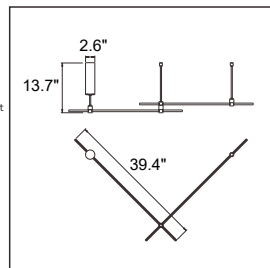

Linear Adaptive Kit - 2 x 40" SES-M3-ADAPTIVE-KIT-2X40

Driver 100W / 150W
Max. Watts 80W / 120W
Material Aluminum
Finish Copper / White / Black