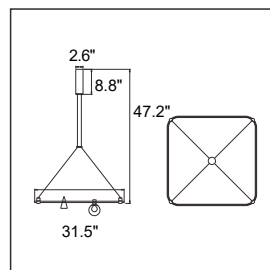

8-Piece Square Adaptive Pendant - 32"

Power	40W
CCT	3000K ● 4000K ● 6500K ○
Voltage	AC 220-240V 50/60Hz
Output Lumens	2000 lm
CRI	>90
Material	Aluminum
Color	Copper / White / Black
Life	50 000 H
Warranty	5 Years