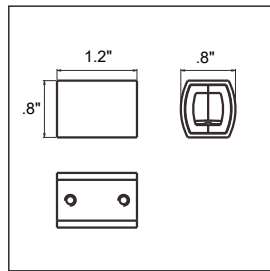

Connector SES-M3-CONNECTOR

Material Aluminum
Finish Copper / White / Black
Use Connects Rails Horizontally