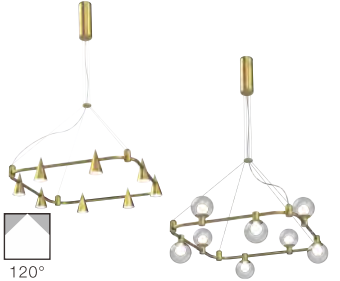

8-Piece Square Adaptive Pendant - 32"

Power	40W
CCT	3000K ● 4000K ● 6500K ○
Voltage	AC 220-240V 50/60Hz
Output Lumens	2000 lm
CRI	>90
Material	Aluminum
Color	Copper / White / Black
Life	50 000 H
Warranty	5 Years