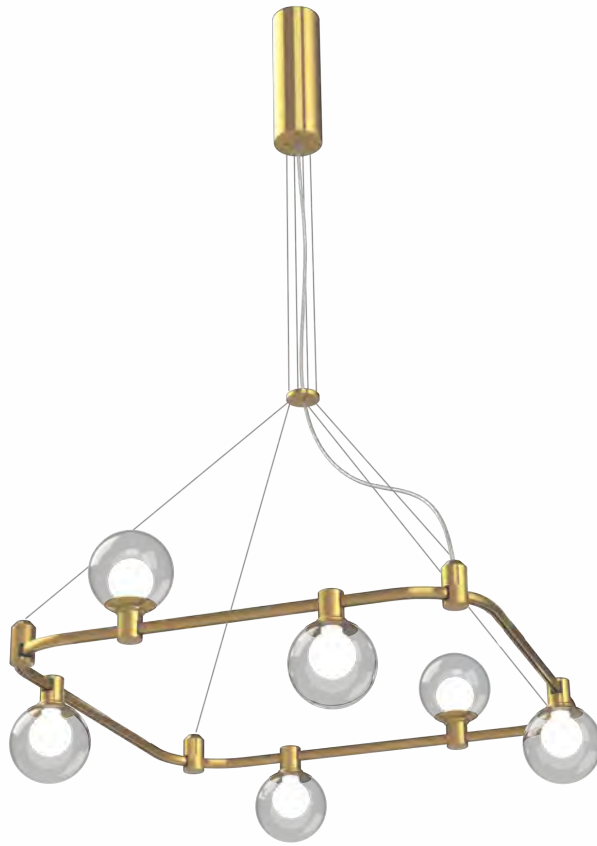

Magnet design

The light modules attach magnetically, which can be assembled in different shapes according to your needs.

Aluminum lamp body

The Inspiration Series is made of high-quality aluminum with a modern and luxurious appearance.

Installation diagram

Input:
AC100-220V

Single light, single control

DALI SWITCH

Round Adaptive Pendant

Cone Module B

Round Adaptive Pendant 24"

Installation View

Three-Tiered Adaptive Pendant

Orb Module H

Three-Tiered Adaptive Pendant 40"

Square Adaptive Pendant

Orb Module C

Square Adaptive Pendant 32"

Installation View

Linear Adaptive Pendant