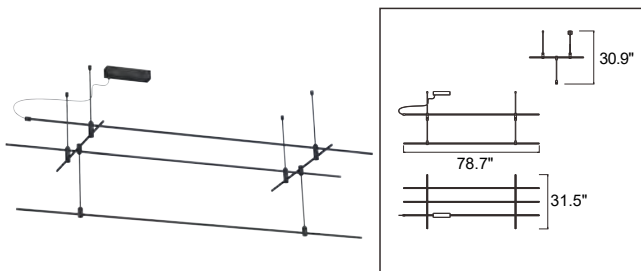

Matrix Kit (DALI) - 32 x 80" SES-M3-MATRIX-32X80-DALI

Driver 100W / 150W (48V)
Max. Watts 80W / 120W
Material Aluminum
Finish Copper / White / Black
Compatibility Track Head Module R, Bar Module S