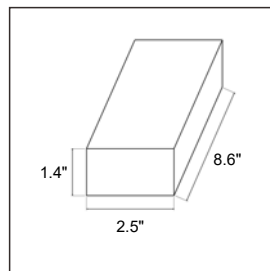

MEAN WELL Driver - 150W 24V SES-M3-DRIVER-150-24

Power	150W
Voltage	24V
Max. Watts	120W
Dimming	0-10V, PWM, Resistance