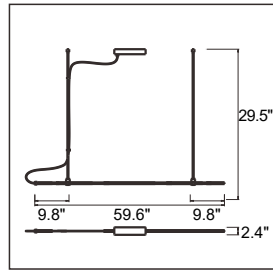

Horizon Base - 60" SES-M3-HORIZON-60

Driver 100W / 150W
Max. Watts 80W / 120W
Material Aluminum
Finish Copper / White / Black