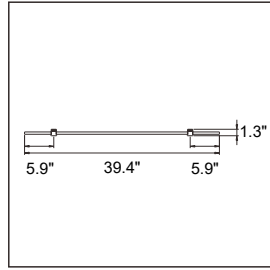

Adaptive Rail A (Lower) - 40" SES-M3-ADAPTIVE-RAIL-A-40

Material Aluminum
Finish Copper / White / Black
Use Connects to Adaptive Base