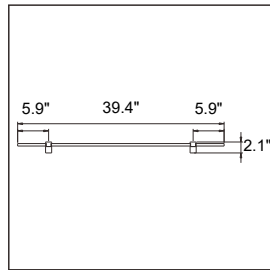

Adaptive Rail B (Upper) - 40" SES-M3-ADAPTIVE-RAIL-B-40

Material Aluminum
Finish Copper / White / Black
Use Connects to Adaptive Rail A