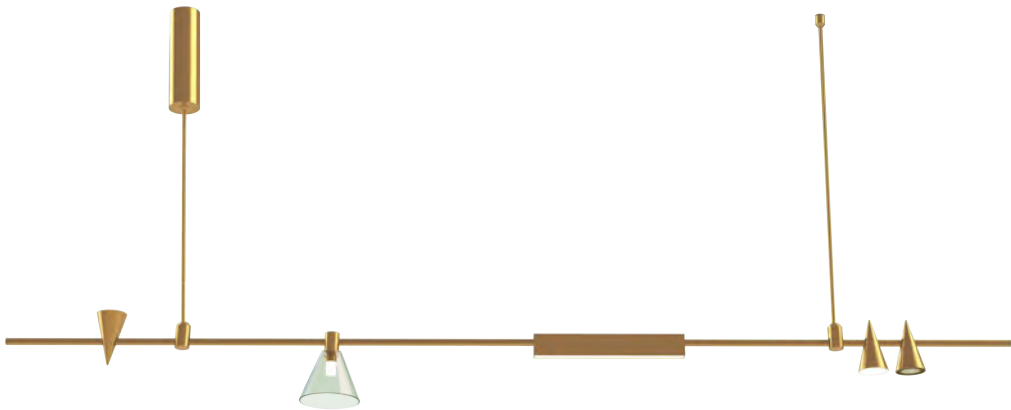

Magnet design

The light modules attach magnetically, which can be assembled in different shapes according to your needs.

Aluminum lamp body

The Inspiration Series is made of high-quality aluminum with a modern and luxurious appearance.

Three-Tiered Adaptive Pendant

Orb Module H

Three-Tiered Adaptive Pendant 40"

Square Adaptive Pendant

Orb Module C

Square Adaptive Pendant 32"

Installation View

Linear Adaptive Pendant

Cone Module A

Cone Module B

Orb Module C

Linear Adaptive Pendant 48"

Installation View

Tube Module Q

Adjustable rotation and movement

Adaptive Floor & Table Lamp