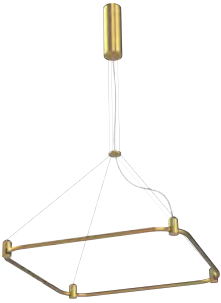

Square Adaptive Pendant - 32" SES-M3-ADAPTIVE-S-32

Driver 100W / 150W
Max. Watts 80W / 120W
Material Aluminum
Finish Copper / White / Black