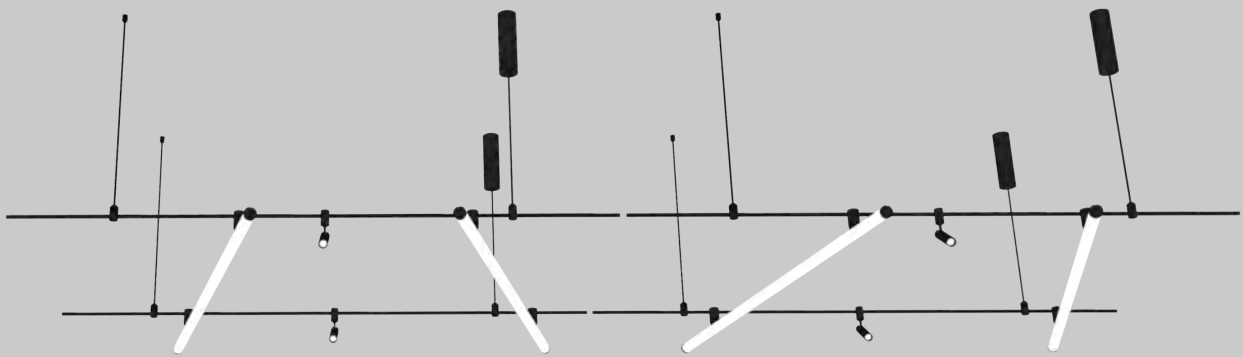

Cone Module A

Cone Module B

Orb Module C

Linear Adaptive Pendant 48"

Installation View

Tube Module Q

Adjustable rotation and movement

Adaptive Floor & Table Lamp