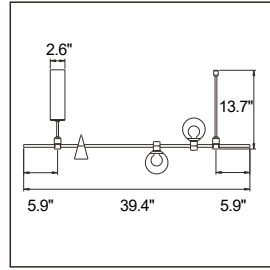

3-Piece Linear Adaptive Pendant - 40"

Power	15W
CCT	3000K ● 4000K ● 6500K ○
Voltage	AC 220-240V 50/60Hz
Output Lumens	750 lm
CRI	>90
Material	Aluminum
Color	Copper / White / Black
Life	50 000 H
Warranty	5 Years