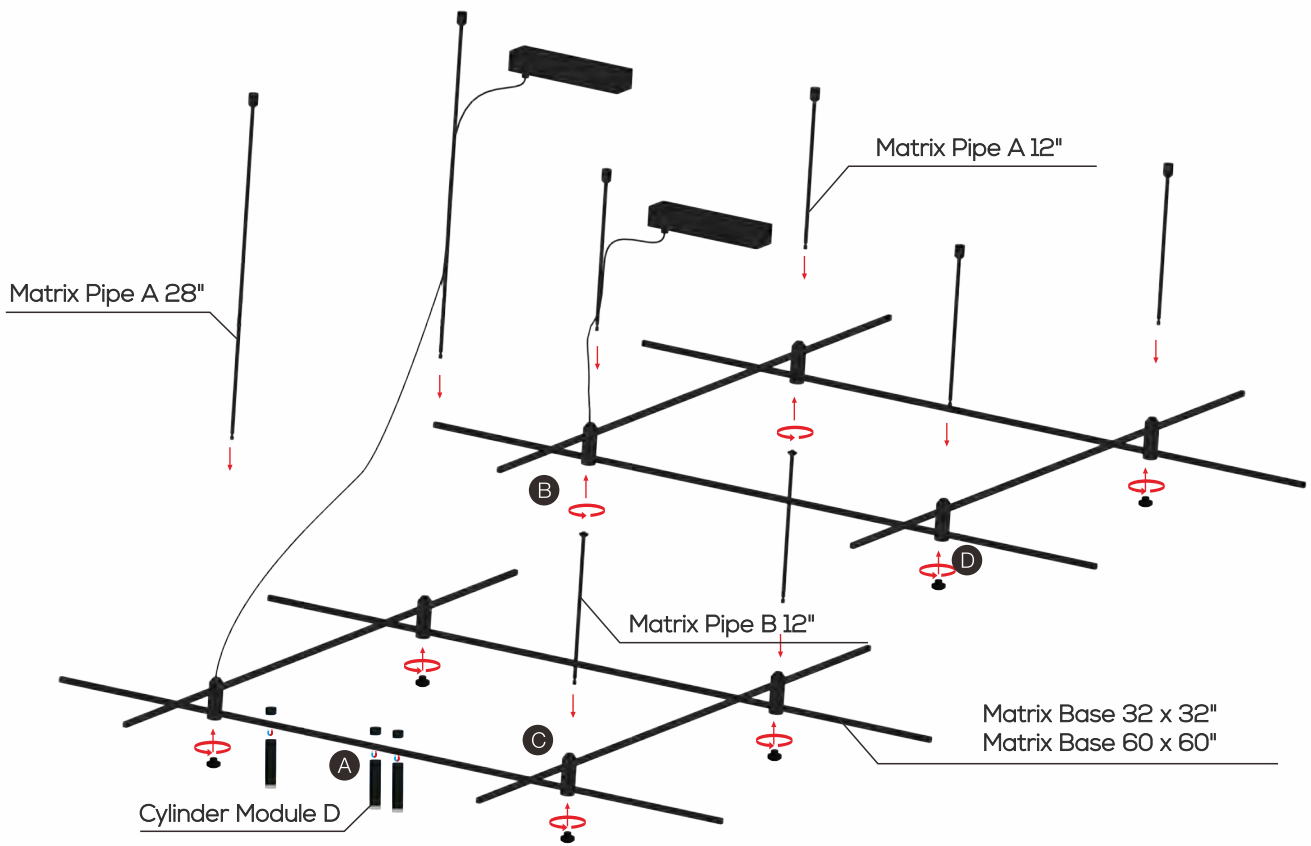

15W
CRI>90
DALI

Lamp Module U

5W
CRI>90

Lamp Module V

5W
CRI>90

Matrix Pendant

Cylinder Module D

Matrix Base 60 x 60"

Matrix Pipe A 28"

Matrix Pipe B 12"

Matrix Pipe A 12"

Installation View

(A) Cylinder Module D magnetic quick installation

(B) Matrix Pipe B upper mounting method

(C) Matrix Pipe A and B lower installation method

(D) Bottom cover rubber plug installation

Horizon Pendant

Horizon Base 80"

Cylinder Module D

Matrix Pendant

Track Head Module F

Bar Module L

Matrix Kit 32 x 80"

Installation diagram

Input:
AC100-220V

Single light, single control

DALI SWITCH

Round Adaptive Pendant

Cone Module B

Round Adaptive Pendant 24"

Installation View