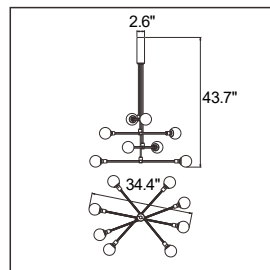

8-Piece Adaptive Pendant - 32"

Power	40W
CCT	3000K ● 4000K ● 6500K ○
Voltage	AC 220-240V 50/60Hz
Output Lumens	2000 lm
CRI	>90
Material	Aluminum+Glass
Color	Copper / White / Black
Life	50 000 H
Warranty	5 Years