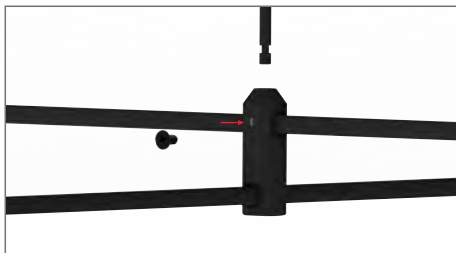

Matrix Pipe A 28"

Matrix Pipe B 12"

Matrix Pipe A 12"

Installation View

(A) Cylinder Module D magnetic quick installation

(B) Matrix Pipe B upper mounting method

(C) Matrix Pipe A and B lower installation method