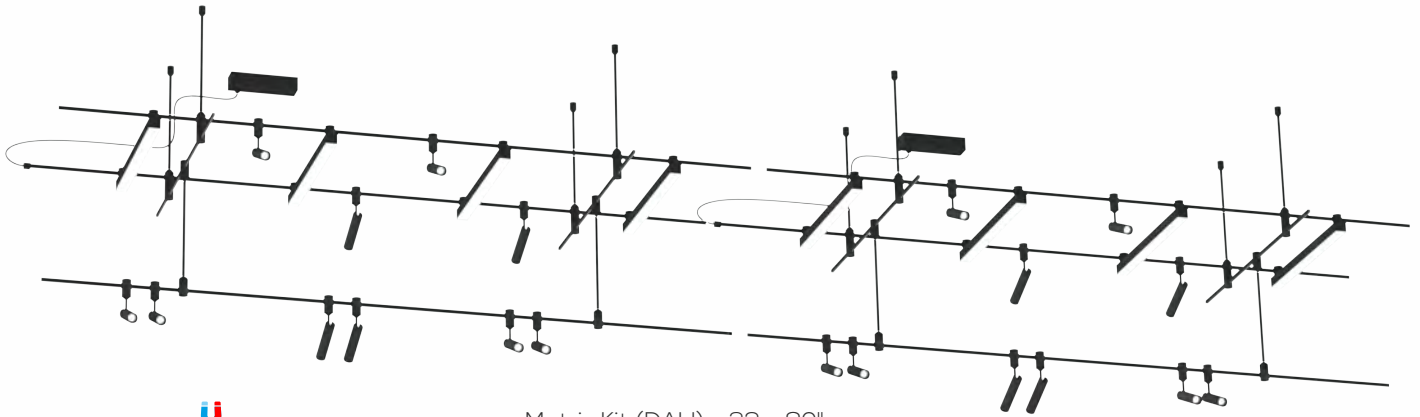

DALI options available

Free design

Matrix Kit (DALI) - 32 x 80"

DALI

Thanks to the advancement of technology, we have expanded our development and research of intelligent lighting systems. Our luminaires have since reached an advanced level of functionality. With a smart dimming app you can easily turn the fixtures on and off, as well as control the brightness and other functions that facilitate your lighting requirements.