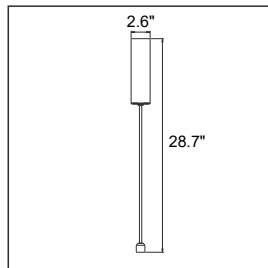

Adaptive Base - 28" SES-M3-ADAPTIVE-BASE-28

Material Aluminum
Finish Copper / White / Black
Use Ceiling Mount, Holds Driver