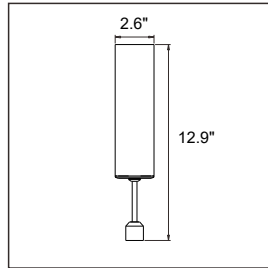

Adaptive Base - 12" SES-M3-ADAPTIVE-BASE-12

Material Aluminum
Finish Copper / White / Black
Use Ceiling Mount, Holds Driver