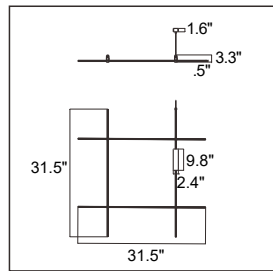

Matrix Base - 32 x 32" SES-M3-MATRIX-32X32

Driver 100W / 150W
Max. Watts 80W / 120W
Material Aluminum
Finish Copper / White / Black