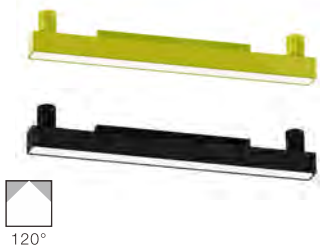

Bar Module L - 15W SES-M3-L-15-CCT