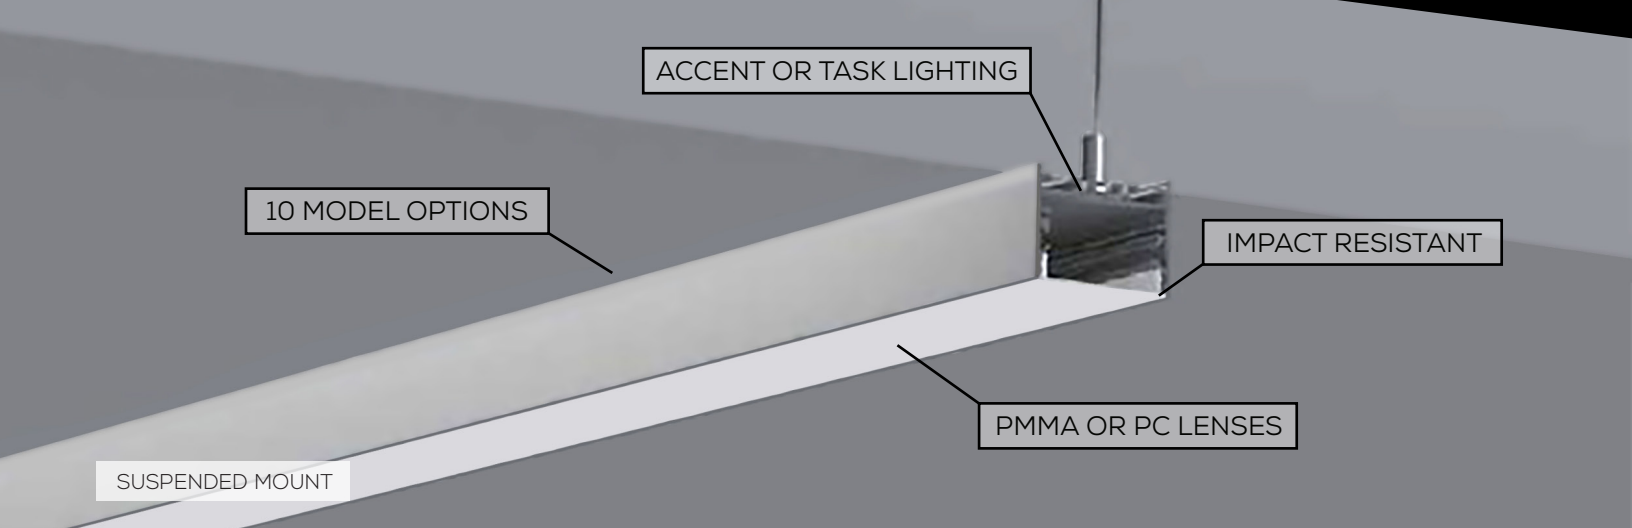

2626 & 3875 PROFILES

ENVISION

LINEAR PROFILE EXTRUSIONS

ENVISION PROFILES UNMATCHED VERSATILITY

The adaptability of our linear aluminum profiles are only matched by their quality and production speed. These lighting systems are booming in popularity as home and office owners hunt for futuristic recessed accent light elements and fixtures.

ENVISION is far more than just accent lighting.

Create a strip of light that is recessed, surface mounted, or suspended. One run can stretch along the floor, then climb up a wall, and span across the ceiling with angled or intersecting pieces. When suspended, two models provide task lighting from one direction and accent light from the other.

Get custom linear extrusions:

- Sleek and trendy form factor, highly adaptable
- Design and assemble fixtures extremely quickly
- 6063-T5 aluminum maximizes LED lifespan
- PMMA and PC lenses: high clarity, no hotspots