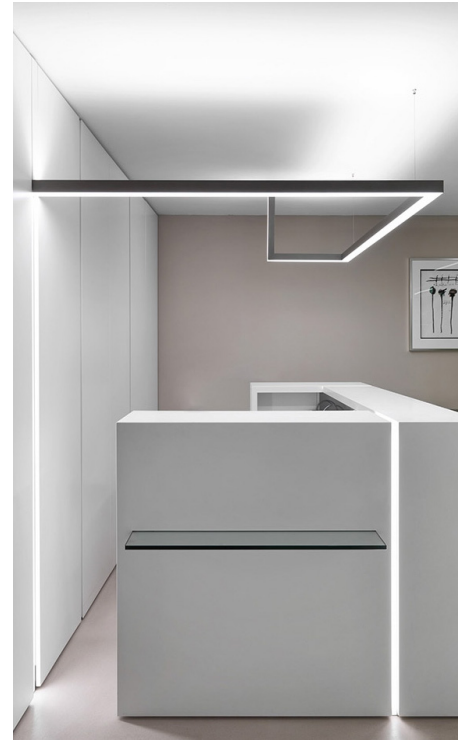

ENVISION is far more than just accent lighting.

Create a strip of light that is recessed, surface mounted, or suspended. One run can stretch along the floor, then climb up a wall, and span across the ceiling with angled or intersecting pieces. When suspended, two models provide task lighting from one direction and accent light from the other.

Recessed
Accent

2626

Recessed
Accent

2711

Recessed
Accent

1001 Profile Surface & Suspended

2,195lm 12.8W/ft ↓

3875 Suspended

1,250lm 7.7W/ft ↓ | ↑ 1,250lm 7.7W/ft

5075 Surface & Suspended

1,250lm 7.7W/ft ↓ | ↑ 655lm 3.8W/ft

5032 Profile Recessed Task Light

1,520lm 11W/ft ↓

7532 Recessed Task Light

1,850lm 11W/ft ↓

5312 Profile Recessed Accent Light