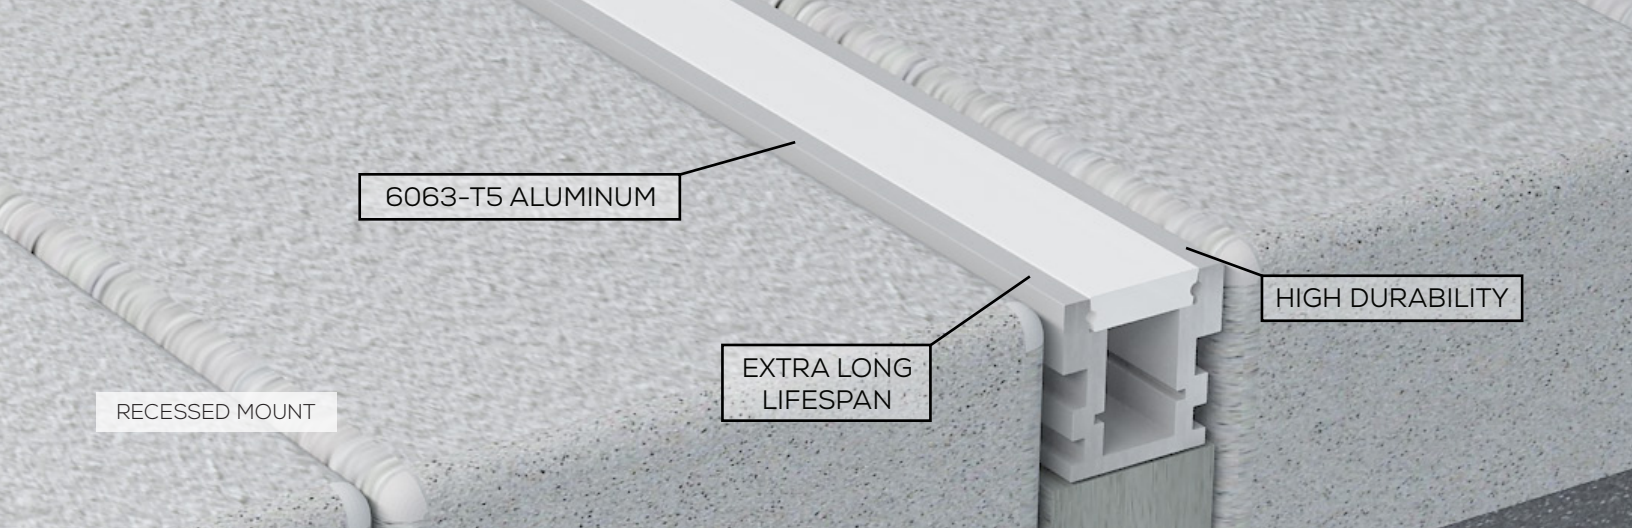

2626 & 3875 PROFILES

ENVISION

LINEAR PROFILE EXTRUSIONS

ENVISION PROFILES UNMATCHED VERSATILITY

The adaptability of our linear aluminum profiles are only matched by their quality and production speed. These lighting systems are booming in popularity as home and office owners hunt for futuristic recessed accent light elements and fixtures.

ENVISION is far more than just accent lighting.

Create a strip of light that is recessed, surface mounted, or suspended. One run can stretch along the floor, then climb up a wall, and span across the ceiling with angled or intersecting pieces. When suspended, two models provide task lighting from one direction and accent light from the other.