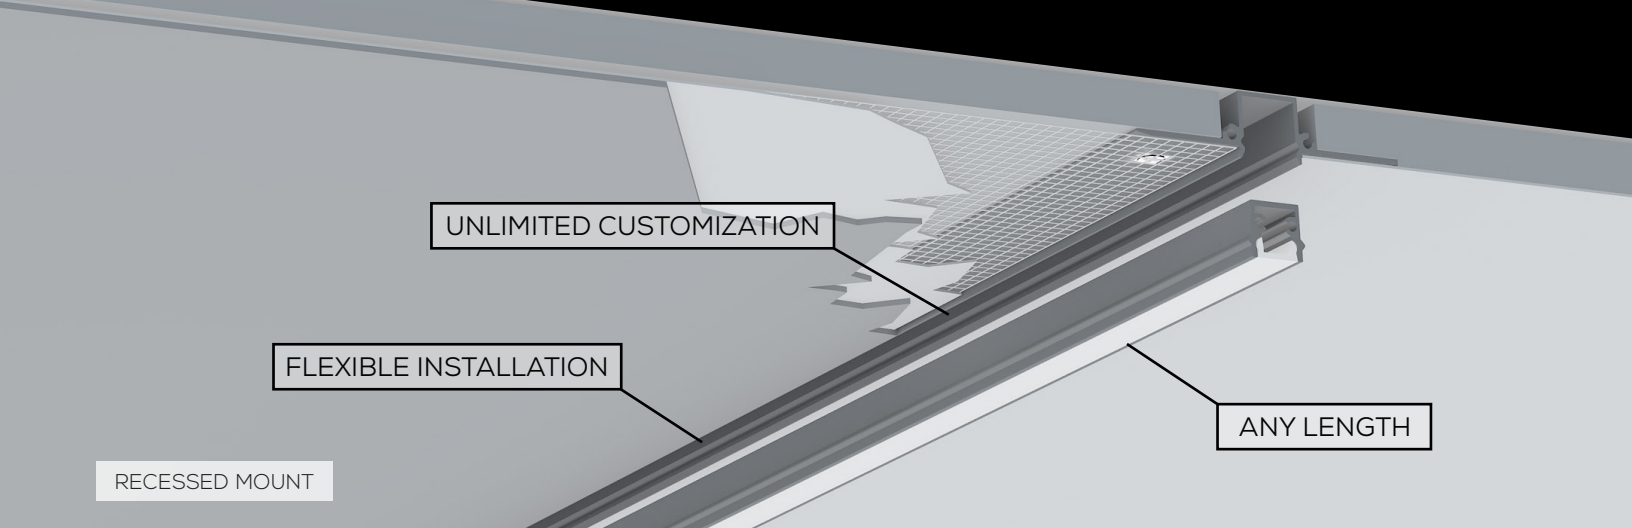

2626 & 3875 PROFILES

ENVISION

LINEAR PROFILE EXTRUSIONS

ENVISION PROFILES UNMATCHED VERSATILITY

The adaptability of our linear aluminum profiles are only matched by their quality and production speed. These lighting systems are booming in popularity as home and office owners hunt for futuristic recessed accent light elements and fixtures.

ENVISION is far more than just accent lighting.

Create a strip of light that is recessed, surface mounted, or suspended. One run can stretch along the floor, then climb up a wall, and span across the ceiling with angled or intersecting pieces. When suspended, two models provide task lighting from one direction and accent light from the other.