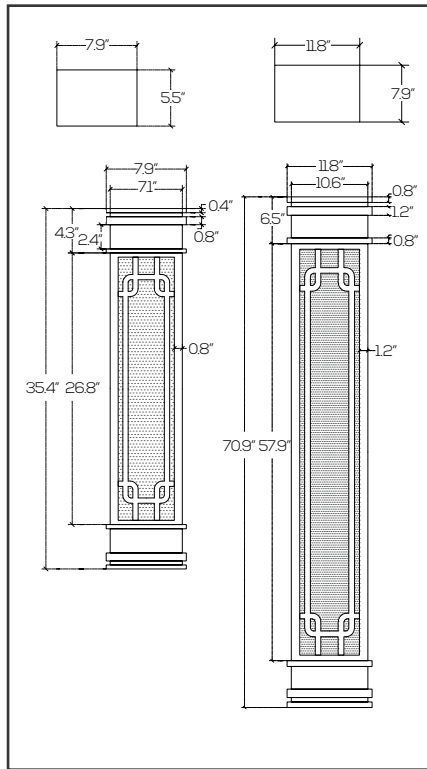

Celtic COLOSSAL Wall Sconce SES-BWS103

- 120°
- IP55
- T8
- 3 YR
- DIM

3ft Power	20 watts
6ft Power	50 watts
3ft Output	2,400 lumens
6ft Output	6,000 lumens
CCT	3000K ☒ 4000K ☐
Voltage	AC90 - 130V
CRI	>80
PF	≥0.95
Materials	304 Stainless Steel, Acrylic
Lens Option	Rainy ☒ Frosted ☐
Housing Color	Matte Black
Bulb Lifespan	50,000 hours

	3ft BWS103, Rainy SES-BWS103-3FT-RAINY #11007-3 ☒ #11007-4 ☐		3ft Frosted Cover SES-BWS103-3FT-COV #41007-A
	6ft BWS103, Rainy SES-BWS103-6FT-RAINY #11008-3 ☒ #11008-4 ☐		6ft Frosted Cover SES-BWS103-6FT-COV #41008-A