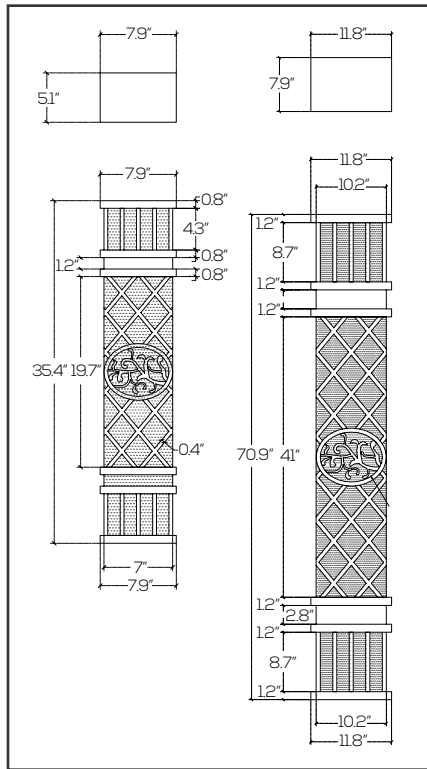

Classical COLOSSAL Wall Sconce SES-BWS316

- 120°
- IP55
- T8
- 3 YR
- DIM

3ft Power	25 watts
6ft Power	50 watts
3ft Output	3,000 lumens
6ft Output	6,000 lumens
CCT	3000K ● 4000K ○
Voltage	AC90 - 130V
CRI	>80
PF	≥0.95
Materials	304 Stainless Steel, Acrylic
Lens Option	Opaque ●
Housing Color	Matte Black
Bulb Lifespan	50,000 hours

3ft BWS316, Opaque SES-BWS316-3FT-OPAQUE #11005-3 ● #11005-4 ○	6ft BWS316, Opaque SES-BWS316-6FT-OPAQUE #11006-3 ● #11006-4 ○