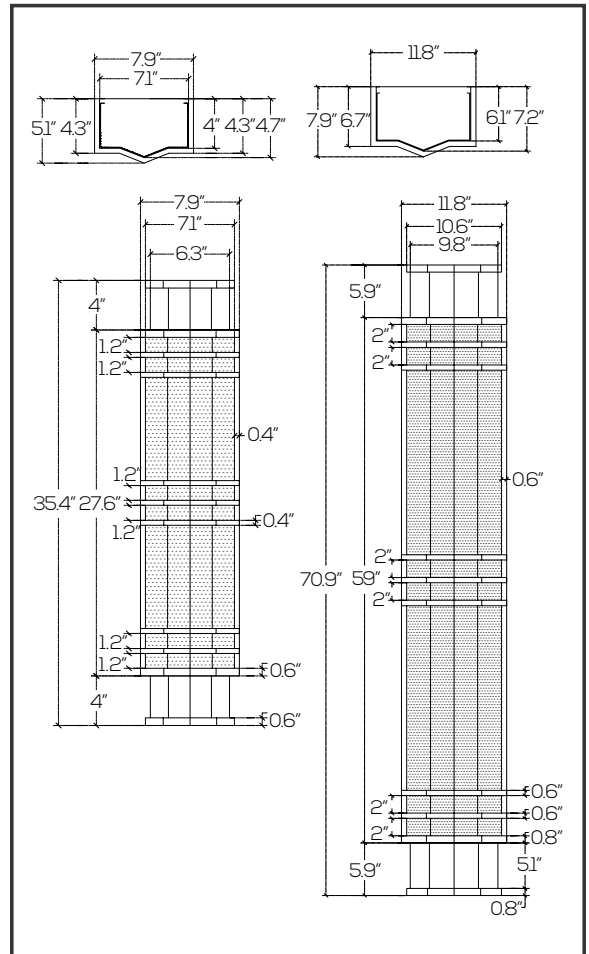

3ft Power	20 watts
6ft Power	50 watts
3ft Output	2,400 lumens
6ft Output	6,000 lumens
CCT	3000K ● 4000K ○
Voltage	AC90 - 130V
CRI	>80
PF	≥0.95
Materials	304 Stainless Steel, Acrylic
Lens Option	Rainy ● Textured ●
Housing Color	Matte Black
Bulb Lifespan	50,000 hours

3ft BWS107, Rainy SES-BWS107-3FT-RAINY #11013-3 ● #11013-4 ○	3ft Textured Cover SES-BWS107-3FT-COV #41013-A

6ft BWS107, Rainy SES-BWS107-6FT-RAINY #11014-3 ● #11014-4 ○	6ft Textured Cover SES-BWS107-6FT-COV #41014-A