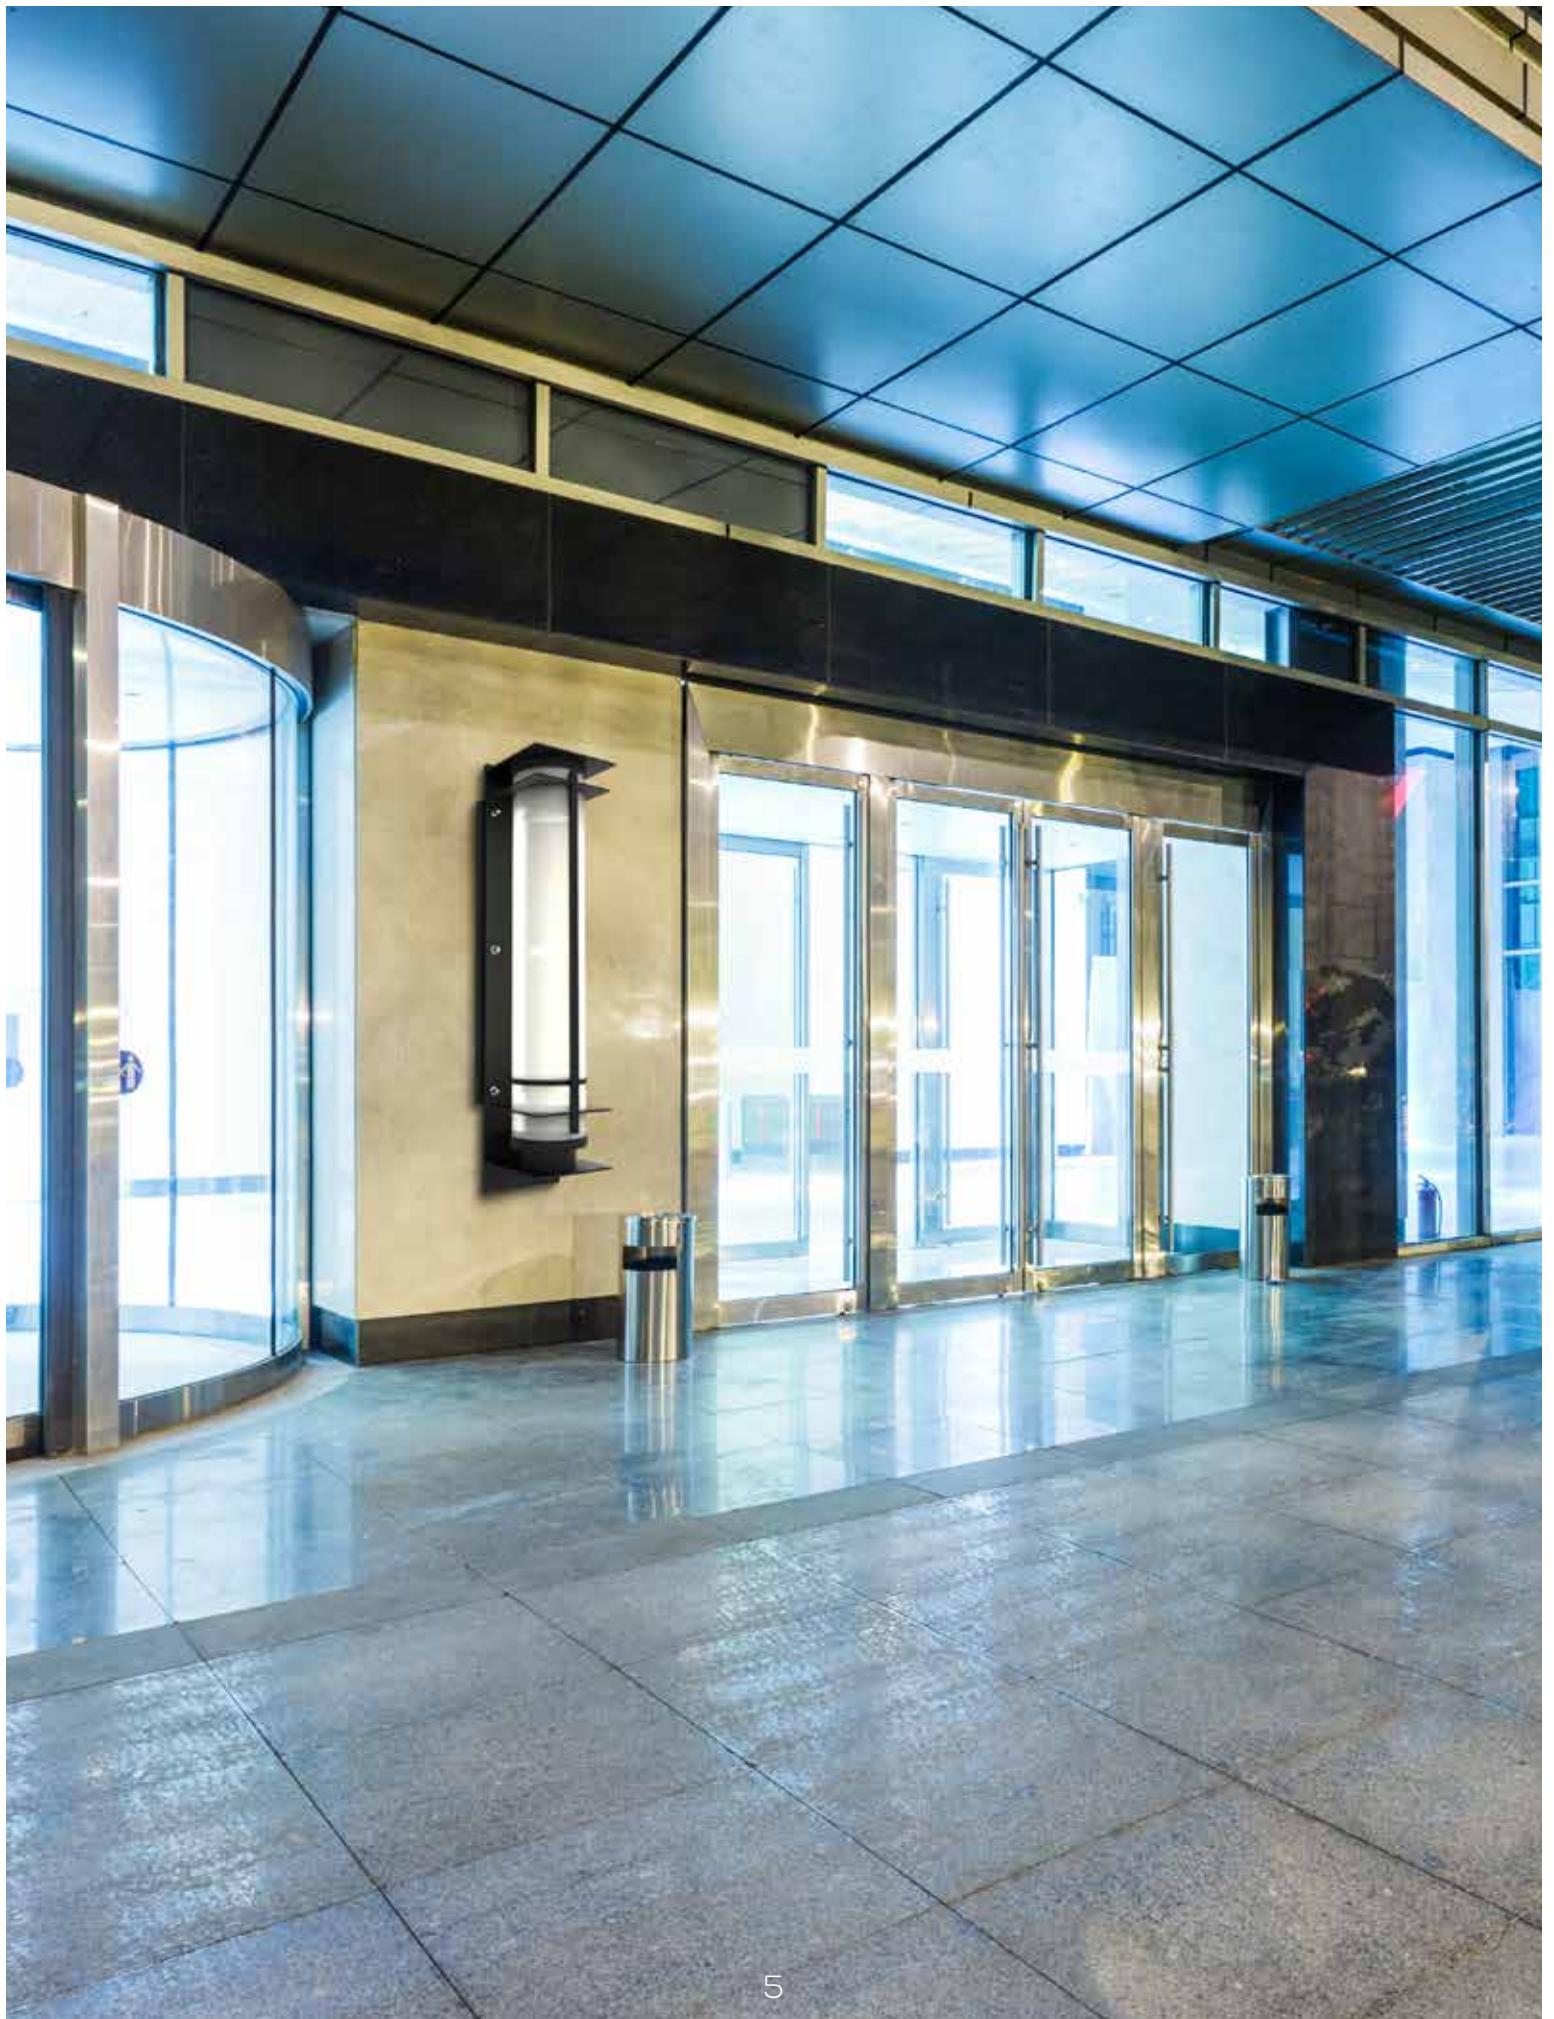

218

3 ft • 24 Watts
6 ft • 48 Watts

Flagship COLOSSAL Wall Sconce

SES-BWS105

3ft Power	10 watts
6ft Power	25 watts
3ft Output	1,200 lumens
6ft Output	3,000 lumens
CCT	3000K ● 4000K ○
Voltage	AC90 - 130V
CRI	>80
PF	≥0.95
Materials	304 Stainless Steel, Acrylic
Lens Option	Frosted ● Rainy ●
Housing Color	Matte Black
Bulb Lifespan	50,000 hours