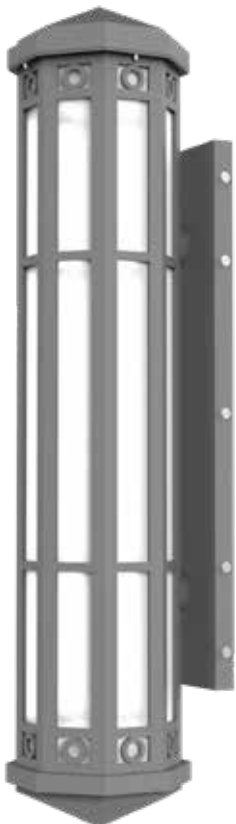

Sentry COLOSSAL Wall Sconce SES-BWS106

- 120°
- IP55
- T8
- 3 YR
- DIM

3ft Power	10 watts
6ft Power	50 watts
3ft Output	1,200 lumens
6ft Output	6,000 lumens
CCT	3000K ● 4000K ○
Voltage	AC90 - 130V
CRI	>80
PF	≥0.95
Materials	304 Stainless Steel, Glass
Lens Option	Aquatex ●
Housing Color	Gray
Bulb Lifespan	50,000 hours

3ft BWS106, Glass SES-BWS106-3FT-GLASS #11011-3 ● #11011-4 ○	6ft BWS106, Glass SES-BWS106-6FT-GLASS #11012-3 ● #11012-4 ○