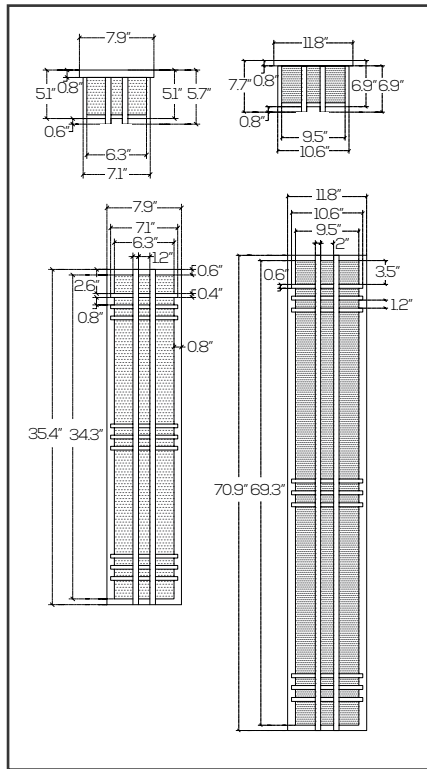

Transected COLOSSAL Wall Sconce SES-BWS218

3ft Power	24 watts
6ft Power	48 watts
3ft Output	2,640 lumens
6ft Output	5,280 lumens
CCT	3000K ● 4000K ○
Voltage	AC90 - 130V
CRI	>80
PF	≥0.95
Materials	304 Stainless Steel, Acrylic
Lens Option	Opaque ● Rainy ●
Housing Color	Matte Black
Bulb Lifespan	50,000 hours

3ft BWS218, Opaque SES-BWS218-3FT-OPAQUE #11019-3 ● #11019-4 ○	3ft Rainy Cover SES-BWS218-3FT-COV #41019-A
6ft BWS218, Opaque SES-BWS218-6FT-OPAQUE #11020-3 ● #11020-4 ○	6ft Rainy Cover SES-BWS218-6FT-COV #41020-A