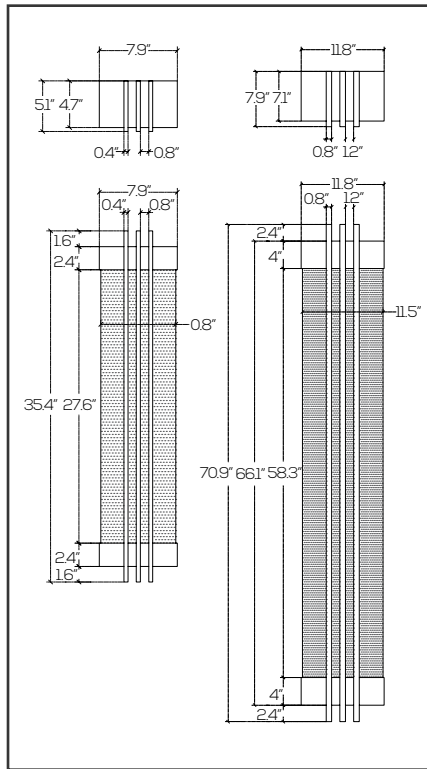

Towering COLOSSAL Wall Sconce SES-BWS203

3ft Power	20 watts
6ft Power	50 watts
3ft Output	2,400 lumens
6ft Output	6,000 lumens
CCT	3000K ● 4000K ○
Voltage	AC90 - 130V
CRI	>80
PF	≥0.95
Materials	304 Stainless Steel, Acrylic
Lens Option	Frosted ● Rainy ●
Housing Color	Matte Black
Bulb Lifespan	50,000 hours

	3ft BWS203, Frosted SES-BWS203-3FT-FROSTED #11017-3 ● #11017-4 ○		3ft Rainy Cover SES-BWS203-3FT-COV #41017-A
	6ft BWS203, Frosted SES-BWS203-6FT-FROSTED #11018-3 ● #11018-4 ○		6ft Rainy Cover SES-BWS203-6FT-COV #41018-A