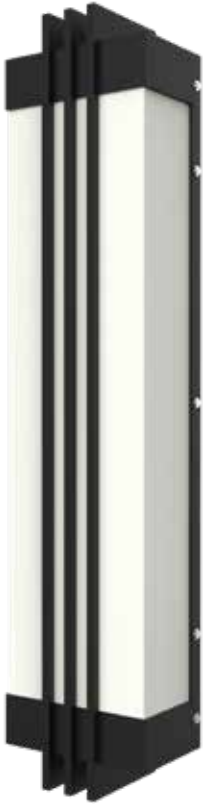

Towering COLOSSAL Wall Sconce SES-BWS203

3ft Power	20 watts
6ft Power	50 watts
3ft Output	2,400 lumens
6ft Output	6,000 lumens
CCT	3000K ● 4000K ○
Voltage	AC90 - 130V
CRI	>80
PF	≥0.95
Materials	304 Stainless Steel, Acrylic
Lens Option	Frosted ● Rainy ●
Housing Color	Matte Black
Bulb Lifespan	50,000 hours

	3ft BWS203, Frosted SES-BWS203-3FT-FROSTED #11017-3 ● #11017-4 ○		3ft Rainy Cover SES-BWS203-3FT-COV #41017-A
	6ft BWS203, Frosted SES-BWS203-6FT-FROSTED #11018-3 ● #11018-4 ○		6ft Rainy Cover SES-BWS203-6FT-COV #41018-A