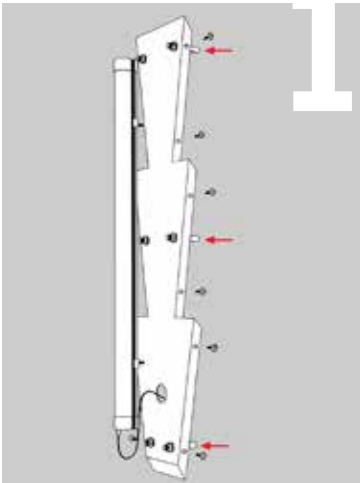

EASY AS 1. 2. 3.

Installation can be done **in minutes** with the quick-mount back plate.

Step one

Anchor the expansion bolts in the wall and secure the back plate to the bolts.