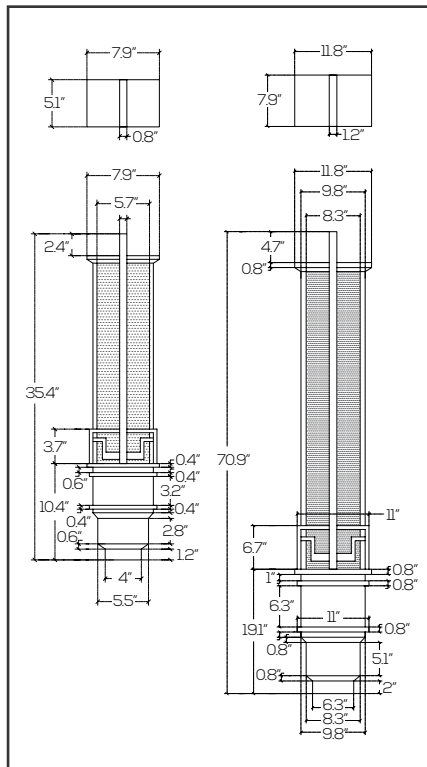

Roman COLOSSAL Wall Sconce SES-BWS109

3ft Power	20 watts
6ft Power	40 watts
3ft Output	2,400 lumens
6ft Output	4,800 lumens
CCT	3000K ● 4000K ○
Voltage	AC90 - 130V
CRI	>80
PF	≥0.95
Materials	304 Stainless Steel, Acrylic
Lens Option	Rainy ● Textured ●
Housing Color	Matte Black
Bulb Lifespan	50,000 hours

3ft BWS109, Rainy SES-BWS109-3FT-RAINY #11023-3 ● #11023-4 ○	3ft Textured Cover SES-BWS109-3FT-COV #41023-A
6ft BWS109, Rainy SES-BWS109-6FT-RAINY #11024-3 ● #11024-4 ○	6ft Textured Cover SES-BWS109-6FT-COV #41024-A