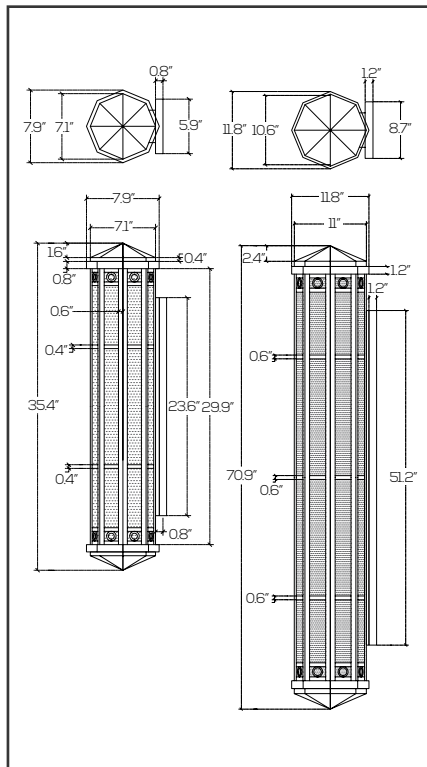

Sentry COLOSSAL Wall Sconce SES-BWS106

- 120°
- IP55
- T8
- 3 YR
- DIM

3ft Power	10 watts
6ft Power	50 watts
3ft Output	1,200 lumens
6ft Output	6,000 lumens
CCT	3000K ● 4000K ○
Voltage	AC90 - 130V
CRI	>80
PF	≥0.95
Materials	304 Stainless Steel, Glass
Lens Option	Aquatex ●
Housing Color	Gray
Bulb Lifespan	50,000 hours

3ft BWS106, Glass SES-BWS106-3FT-GLASS #11011-3 ● #11011-4 ○	6ft BWS106, Glass SES-BWS106-6FT-GLASS #11012-3 ● #11012-4 ○