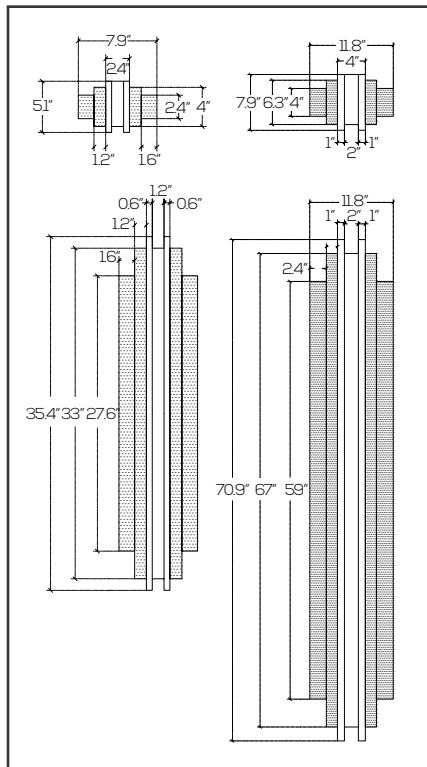

Marble Slab COLOSSAL Wall Sconce SES-BWS115

3ft Power	20 watts
6ft Power	50 watts
3ft Output	2,400 lumens
6ft Output	6,000 lumens
CCT	3000K ● 4000K ○
Voltage	AC90 - 130V
CRI	>80
PF	≥0.95
Materials	304 Stainless Steel, Acrylic
Lens Option	Marbled ●
Housing Color	Matte Black
Bulb Lifespan	50,000 hours

3ft BWS115, Marbled
SES-BWS115-3FT-MARBLED
#11027-3 ● #11027-4 ○

6ft BWS115, Marbled
SES-BWS115-6FT-MARBLED
#11028-3 ● #11028-4 ○