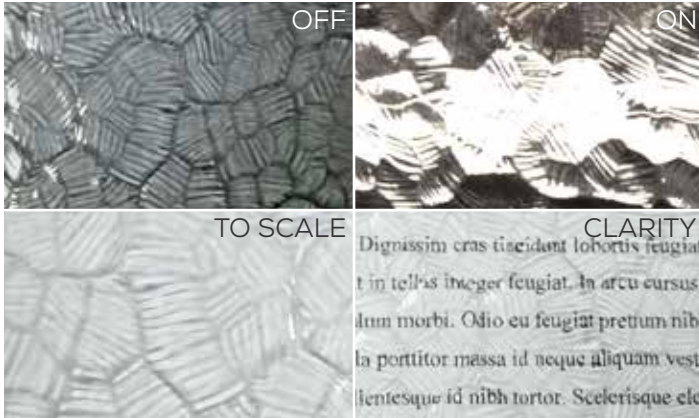

LENS DETAILS

Aquatex

- Material: Glass
- Color: Transparent
- Durability: Medium
- Opacity: 1%
- Texture: Ripples
- Finish: Glossy

Rainy

- Material: Acrylic
- Color: Semi-Frosted
- Durability: Medium
- Opacity: 10%
- Texture: Water Fractal
- Finish: Glossy

Frosted

- Material: Acrylic
- Color: White
- Durability: High
- Opacity: 80%
- Texture: Smooth
- Finish: Matte

Opaque

- Material: Acrylic
- Color: Bright White
- Durability: High
- Opacity: 90%
- Texture: Smooth
- Finish: Glossy