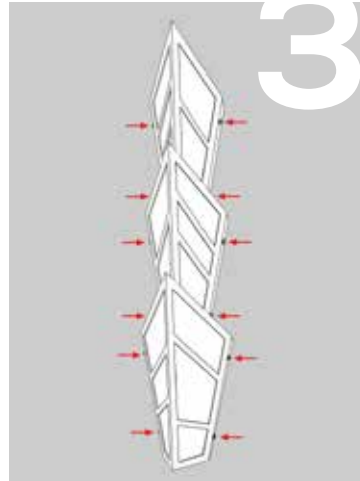

EASY AS 1. 2. 3.

Installation can be done **in minutes** with the quick-mount back plate.

Step one

Anchor the expansion bolts in the wall and secure the back plate to the bolts.

Step two

Make sure the tube light(s) are secured and connect the wiring with twist connectors.

Step three

Attach the cover and lens to the back plate by inserting screws into both sides.