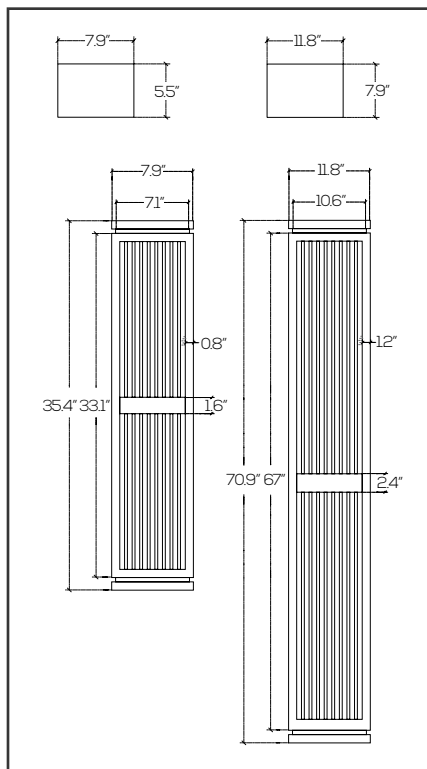

Pinstripe COLOSSAL Wall Sconce SES-BWS104

- 120°
- IP54
- T8
- 3 YR
- DIM

3ft Power	20 watts
6ft Power	50 watts
3ft Output	2,400 lumens
6ft Output	6,000 lumens
CCT	3000K ☒ 4000K ☐
Voltage	AC90 - 130V
CRI	>80
PF	≥0.95
Materials	304 Stainless Steel, Acrylic
Lens Option	Opaque ☒
Housing Color	Brown
Bulb Lifespan	50,000 hours

	3ft BWS104, Opaque SES-BWS104-3FT-OPAQUE #11009-3 ☒ #11009-4 ☐		6ft BWS104, Opaque SES-BWS104-6FT-OPAQUE #11010-3 ☒ #11010-4 ☐