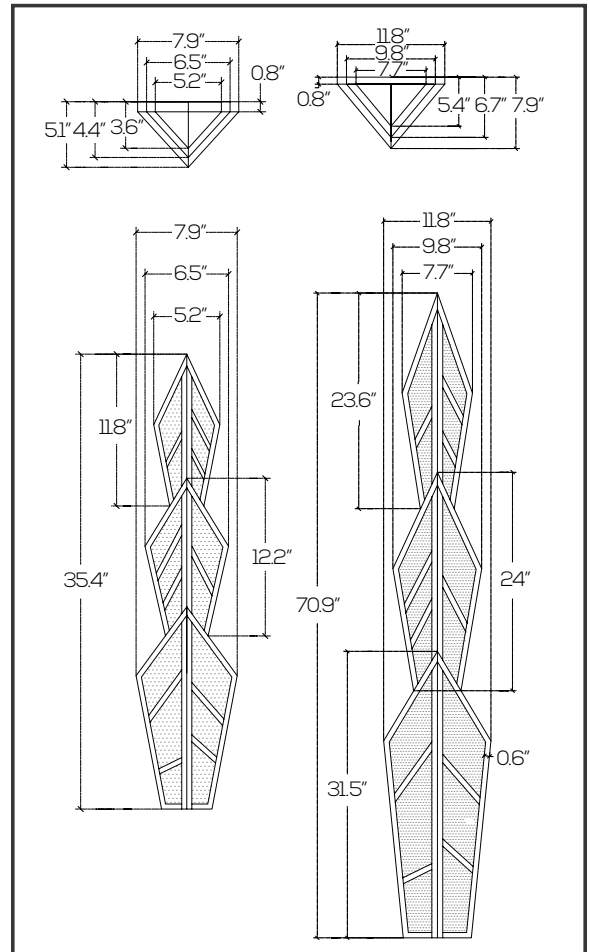

3ft Power	10 watts
6ft Power	25 watts
3ft Output	1,200 lumens
6ft Output	3,000 lumens
CCT	3000K ● 4000K ○
Voltage	AC90 - 130V
CRI	>80
PF	≥0.95
Materials	304 Stainless Steel, Acrylic
Lens Option	Opaque ● Rainy ●
Housing Color	Matte Black
Bulb Lifespan	50,000 hours

	3ft BWS014, Opaque SES-BWS014-3FT-OPAQUE #11025-3 ● #11025-4 ○		3ft Rainy Cover SES-BWS014-3FT-COV #41025-A

	6ft BWS014, Opaque SES-BWS014-6FT-OPAQUE #11026-3 ● #11026-4 ○		6ft Rainy Cover SES-BWS014-6FT-COV #41026-A