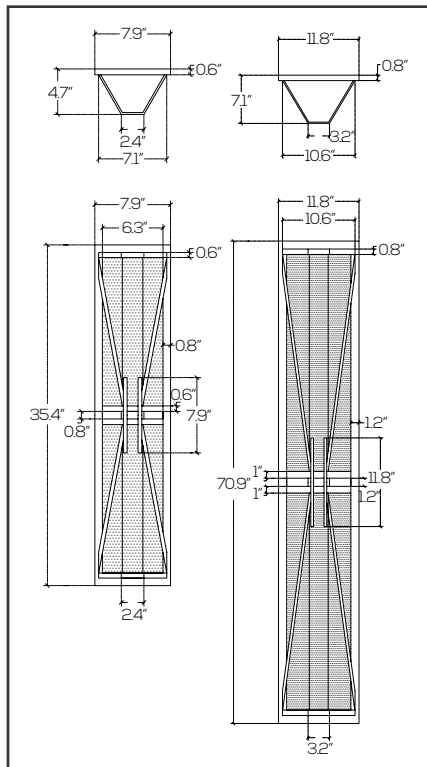

Regalia COLOSSAL Wall Sconce SES-BWS108

3ft Power	20 watts
6ft Power	50 watts
3ft Output	2,400 lumens
6ft Output	6,000 lumens
CCT	3000K ● 4000K ○
Voltage	AC90 - 130V
CRI	>80
PF	≥0.95
Materials	304 Stainless Steel, Acrylic
Lens Option	Opaque ● Textured ●
Housing Color	Matte Black
Bulb Lifespan	50,000 hours

	3ft BWS108, Opaque SES-BWS108-3FT-OPAQUE #11015-3 ● #11015-4 ○		3ft Textured Cover SES-BWS108-3FT-COV #41015-A
	6ft BWS108, Opaque SES-BWS108-6FT-OPAQUE #11016-3 ● #11016-4 ○		6ft Textured Cover SES-BWS108-6FT-COV #41016-A