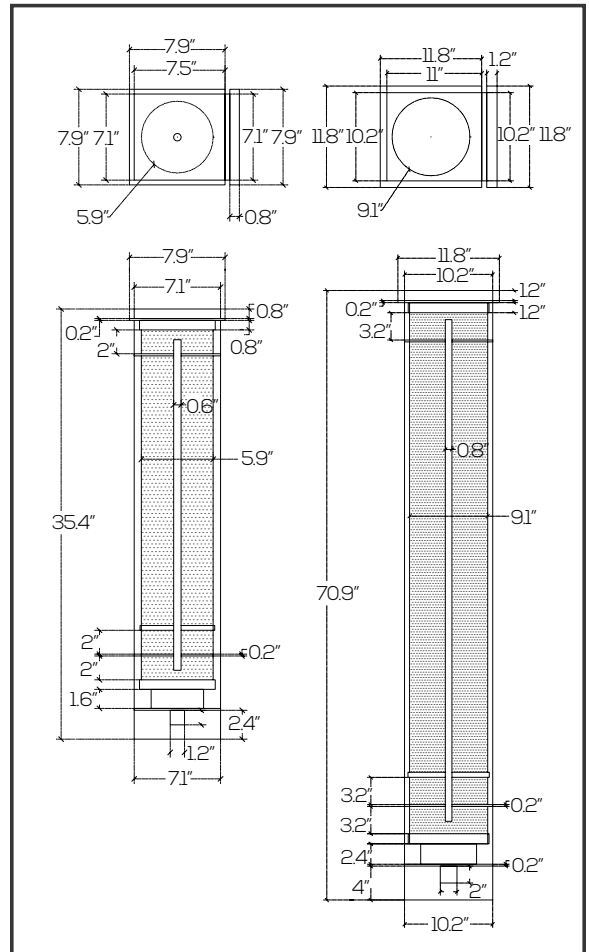

3ft Power	10 watts
6ft Power	25 watts
3ft Output	1,200 lumens
6ft Output	3,000 lumens
CCT	3000K ● 4000K ○
Voltage	AC90 - 130V
CRI	>80
PF	≥0.95
Materials	304 Stainless Steel, Acrylic
Lens Option	Frosted ● Rainy ●
Housing Color	Matte Black
Bulb Lifespan	50,000 hours

3ft BWS105, Rainy SES-BWS105-3FT-RAINY #11001-3 ● #11001-4 ○	3ft BWS105, Frosted SES-BWS105-3FT-FROSTED #11002-3 ● #11002-4 ○
6ft BWS105, Rainy SES-BWS105-6FT-RAINY #11003-3 ● #11003-4 ○	6ft BWS105, Frosted SES-BWS105-6FT-FROSTED #11004-3 ● #11004-4 ○