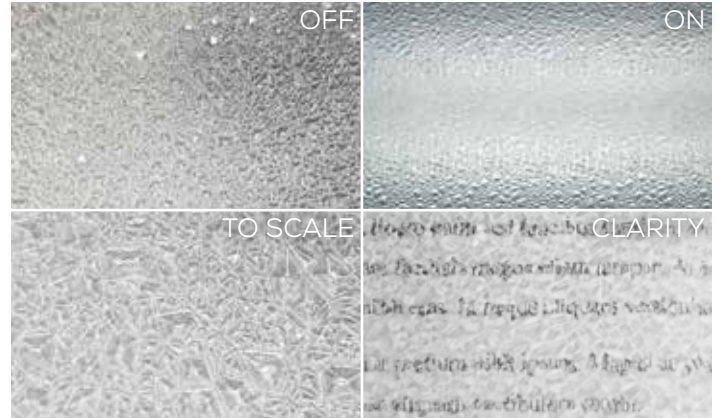

LENS DETAILS

Aquatex

- Material: Glass
- Color: Transparent
- Durability: Medium
- Opacity: 1%
- Texture: Ripples
- Finish: Glossy

Rainy

- Material: Acrylic
- Color: Semi-Frosted
- Durability: Medium
- Opacity: 10%
- Texture: Water Fractal
- Finish: Glossy