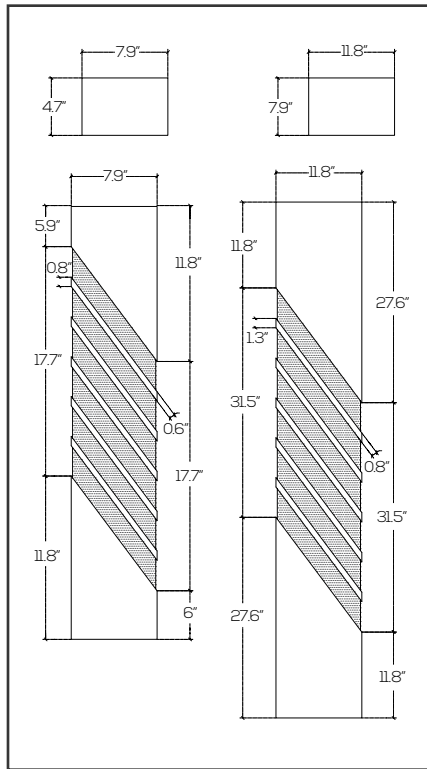

Visionary COLOSSAL Wall Sconce SES-BWS310

3ft Power	20 watts
6ft Power	30 watts
3ft Output	2,400 lumens
6ft Output	3,600 lumens
CCT	3000K ● 4000K ○
Voltage	AC90 - 130V
CRI	>80
PF	≥0.95
Materials	304 Stainless Steel, Glass
Lens Option	Aquatex ●
Housing Color	Matte Black
Bulb Lifespan	50,000 hours

3ft BWS310, Glass
SES-BWS310-3FT-GLASS
#11021-3 ● #11021-4 ○

6ft BWS310, Glass
SES-BWS310-6FT-GLASS
#11022-3 ● #11022-4 ○