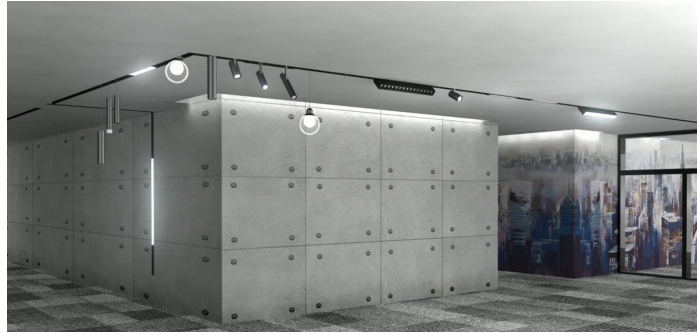

This series is split into three product lines based on style. Each of the Luxury Pendants are compatible with the same set of modules. The Track Light System has its own set of modules and can be surface mounted, embedded or suspended. Our In-Ground Channel Light is meant for exterior use and can also be installed in a wall or staircase.

ADJUSTABLE

MSM

SPOTLIGHT

MSF

Retail Store

Lobby

Sitting Room

Kitchen