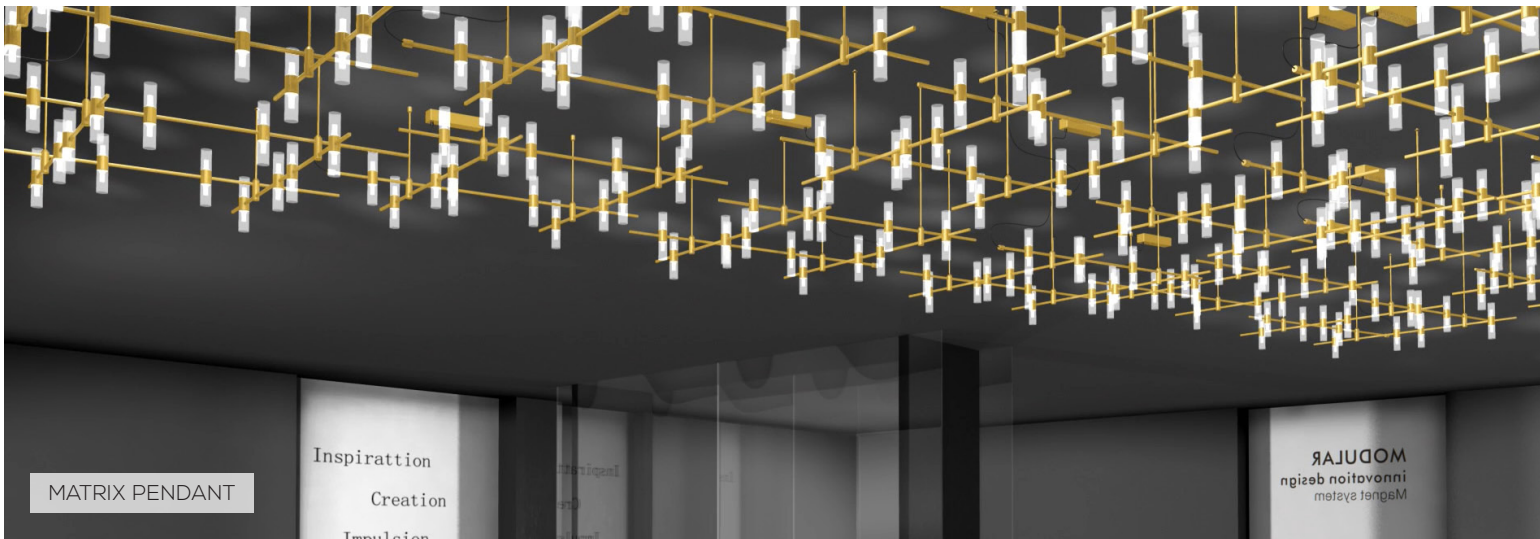

M³ INSPIRATION LUXURY SERIES CUSTOM LIGHTING MADE EASY

The M³ INSPIRATION Series was designed to solve the challenge of finding a sophisticated and timeless fixture that can be customized exactly how you need it. Its magnetic and modular framework allows for easy installation and adaptation to create your one-of-a-kind look.

This series is split into three product lines based on style. Each of the Luxury Pendants are compatible with the same set of modules. The Track Light System has its own set of modules and can be surface mounted, embedded or suspended. Our In-Ground Channel Light is meant for exterior use and can also be installed in a wall or staircase.

Get inspired:

- Highly configurable modular lighting system
- Sleek and modern forms and finishes
- Lightweight and easy to install
- Durable with a high strength-to-weight ratio

1.

Choose track lighting, pendant, or in-ground.

2.

Pick your favorite light modules.

3.

Decide on your type of fixture.

4.

Finish designing your modular system.