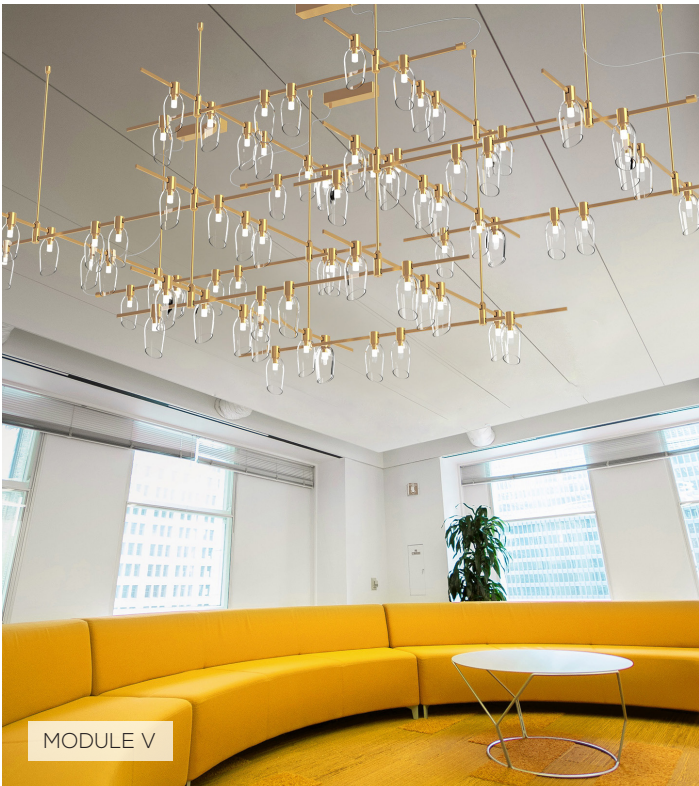

60x60" Classical Matrix Kit

MODULE V

● 12072 ● 32287

COMPATIBLE MODULES: U & V