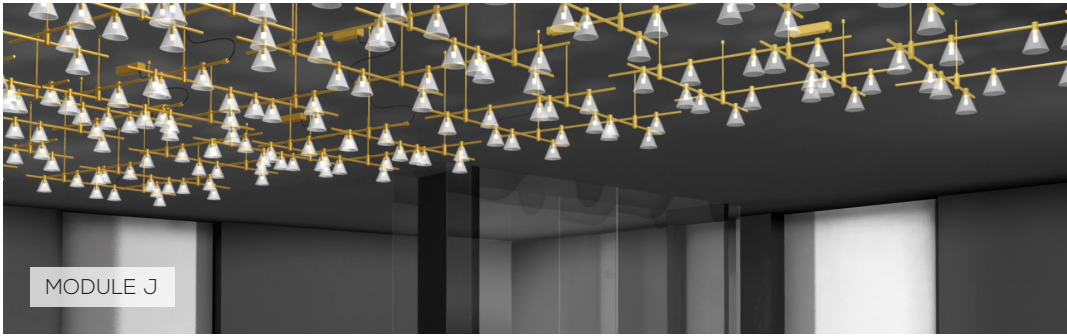

60x60" Matrix Base