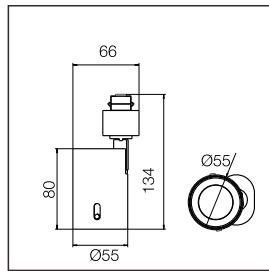

Adjustable Track Head - 5W SES-MMS-5-CCT

Power	5W
CCT	3000K ● 4000K ●
Voltage	DC24V
Output Lumens	400 lm
CRI	>90
Material	Aluminum
Color	Black
Life	30 000 H
Warranty	3 Years