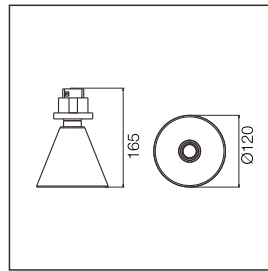

Cone Light - 5W SES-CONE-5-CCT