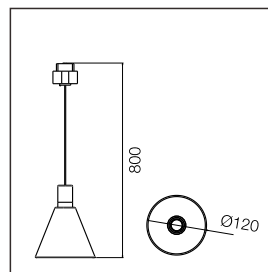

Suspended Cone Light - 5W SES-CONE-WIRE-5-CCT