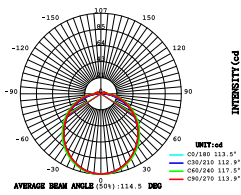

Power	22W
CCT	3000K ● 4000K ●
Voltage	DC48V
Output Lumens	1760 lm
CRI	>80
Material	Aluminum
Color	Black
Life	30 000 H
Warranty	3 Years

LED 3000K
CODE:AA8888888

HEIGHT (m)	AVR E (lx)	CENTER E (lx)	DIAMETER (cm)
113.4°			
1.5	14	47	457
2	8	27	609
4	2	7	1219
4.5	2	5	1371
6	1	3	1828

22.2W 890lm Ra:93