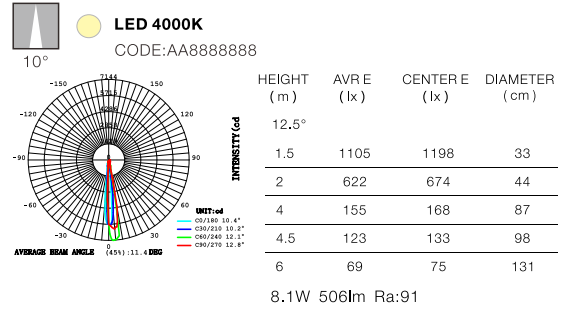

Spotlight Track Head - 8W SES-MSM-8-CCT

Power	8W
CCT	3000K ● 4000K ●
Voltage	DC48V
Output Lumens	640 lm
CRI	>90
Material	Aluminum
Color	Black / White
Life	30 000 H
Warranty	3 Years