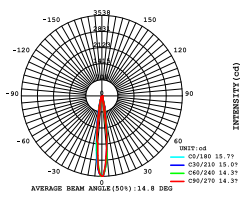

Power	15W
CCT	3000K ● 4000K ●
Voltage	DC24V
Output Lumens	1200 lm
CRI	>90
Material	Aluminum
Color	Black
Life	30 000 H
Warranty	3 Years

LED 3000K
CODE:AA8888888

HEIGHT (m)	AVR E (lx)	CENTER E (lx)	DIAMETER (cm)
14,2°			
1.5	1117	1584	37
2	628	891	50
4	157	223	99
4.5	124	176	112
6	70	99	149

5.2W 266lm Ra:93

LED 3000K
CODE:AA8888888