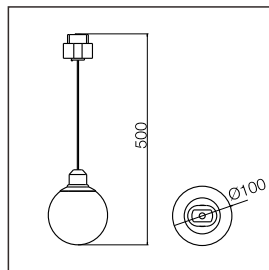

Suspended Orb Light - 5W SES-ORB-WIRE-5-CCT