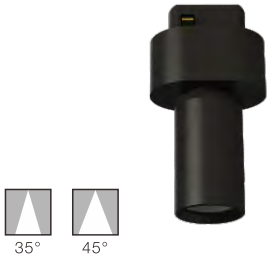

Cylinder Light - 5W SES-MSA-5-CCT