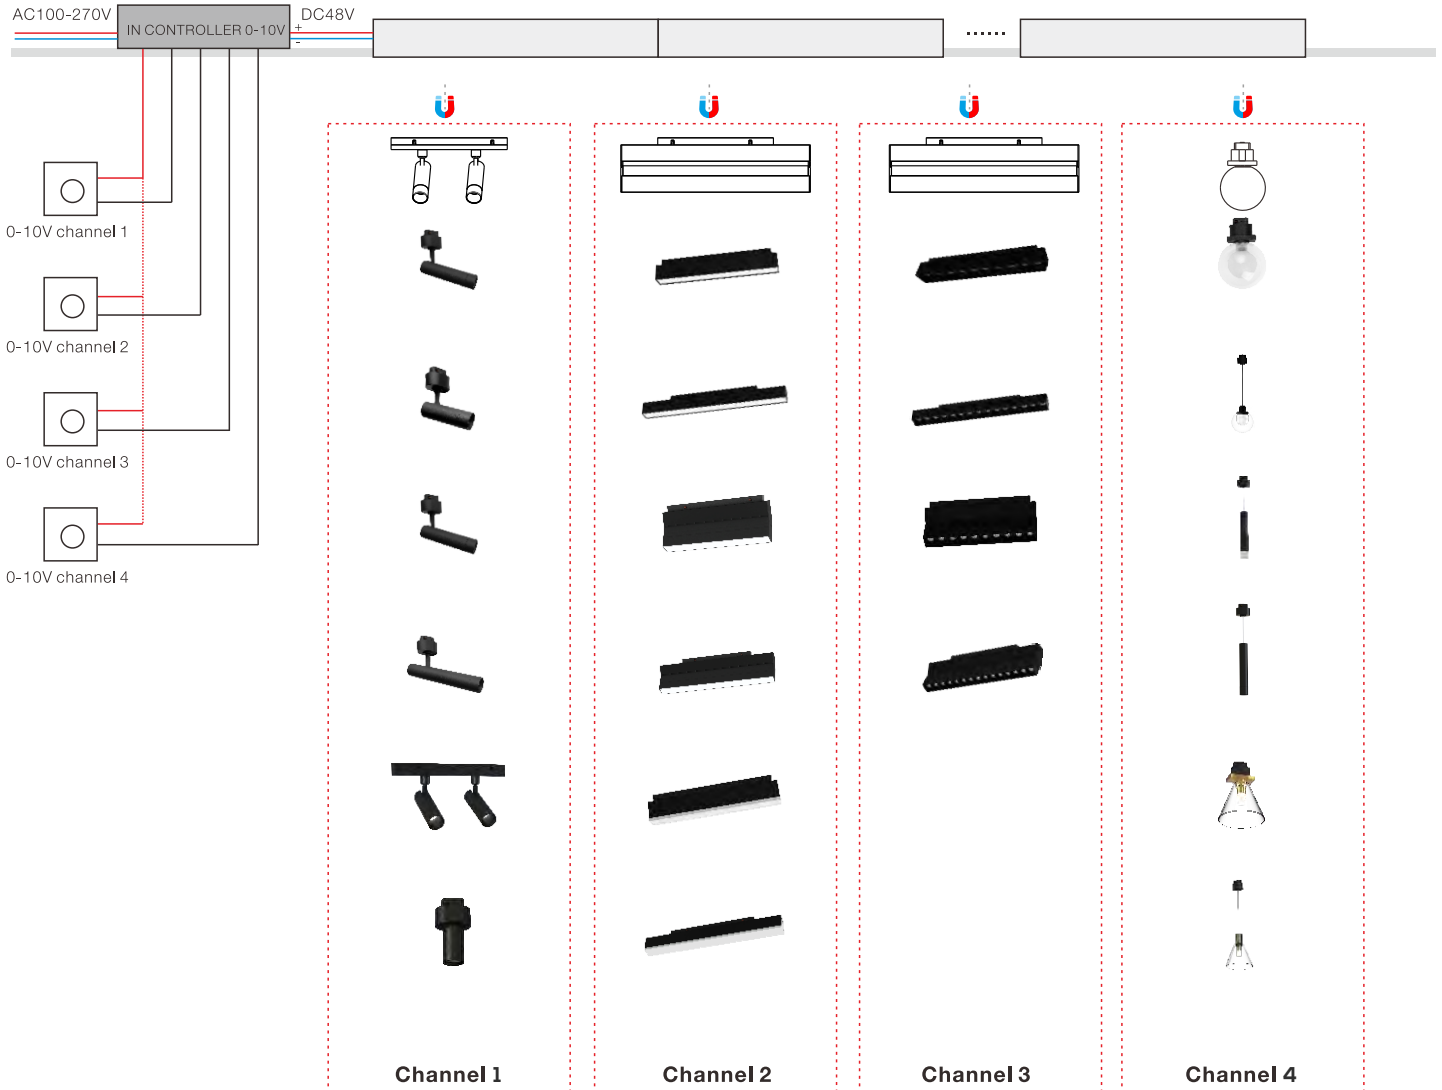

Set open close

You can control the brightness of the lamp during the specified time, brightness and color temperature.

Time delay

You can set the delay of the lamp to turn off.

Installation diagram

DC-BUS (DALI)

DC-BUS (0-10V)

Applications

The M³ Track Light System components can be assembled in different ways for various lighting effects. Easily achieve both continuous or intermittent linear lighting with the magnetic function that allows you to quickly modify and replace pieces.

The track rails can be used recessed, suspended and surface mounted.

Analysis of Magnetic System Structure

- Safe and reliable through the pull test. Easy maintenance and rapid replacement without tools.