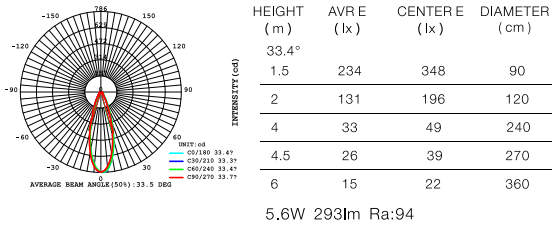

Power	5W
CCT	3000K ● 4000K ●
Voltage	DC24V
Output Lumens	400 lm
CRI	>90
Material	Aluminum
Color	Black
Life	30 000 H
Warranty	3 Years

LED 3000K
CODE:AA8888888