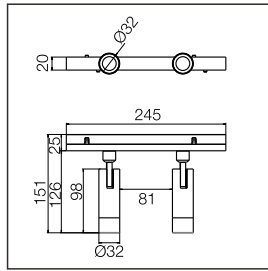

Double Track Head - 10W SES-MSF-5*2-CCT