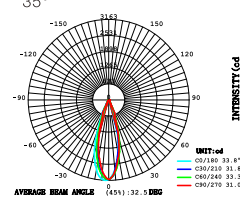

LED 4000K
CODE:AA8888888

HEIGHT (m)	AVR E (lx)	CENTER E (lx)	DIAMETER (cm)
1.5	934	1394	85
2	526	784	114
4	131	196	227
4.5	104	155	255
6	58	87	341

15.3W 912lm Ra:93