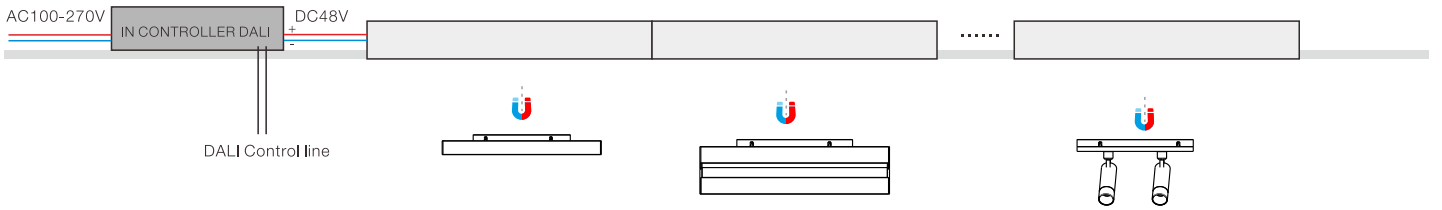

Set open close

You can control the brightness of the lamp during the specified time, brightness and color temperature.

Time delay

You can set the delay of the lamp to turn off.

Installation diagram

DC-BUS (DALI)