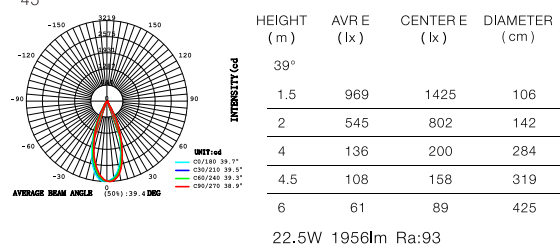

HEIGHT (m)	AVR E (lx)	CENTER E (lx)	DIAMETER (cm)
100°			
1.5	51	134	358
2	29	75	477
4	7	19	954
4.5	6	15	1073
6	3	8	1431

15.6W 890lm Ra:94

LED 4000K
CODE:AA8888888

HEIGHT (m)	AVR E (lx)	CENTER E (lx)	DIAMETER (cm)
109.2°			
1.5	44	137	422
2	25	77	563
4	6	19	1126
4.5	5	15	1266
6	3	9	1689

LED 3000K
CODE:AA8888888

LED 4000K
CODE:AA8888888

LED 3000K
CODE:AA8888888

LED 4000K
CODE:AA8888888

LED 3000K
CODE:AA8888888

LED 4000K
CODE:AA8888888

Frosted Axis Light Bar - 15W SES-MME-15-CCT

Power	15W
CCT	3000K ● 4000K ●
Voltage	DC48V
Output Lumens	1200 lm
CRI	>90
Material	Aluminum
Color	Black
Life	30 000 H
Warranty	3 Years