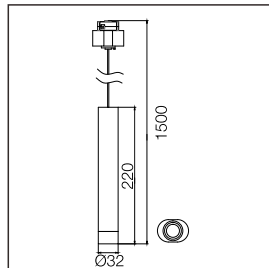

Suspended Cylinder Light - 10W SES-MSDA-10-CCT

Power	10W
CCT	3000K ● 4000K ●
Voltage	DC48V
Output Lumens	650 lm
CRI	>90
Material	Aluminum
Color	Black
Life	30 000 H
Warranty	3 Years