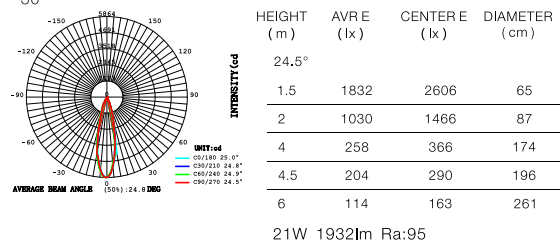

HEIGHT (m)	AVR E (lx)	CENTER E (lx)	DIAMETER (cm)
100°			
1.5	51	134	358
2	29	75	477
4	7	19	954
4.5	6	15	1073
6	3	8	1431

15.6W 890lm Ra:94

LED 4000K
CODE:AA8888888

HEIGHT (m)	AVR E (lx)	CENTER E (lx)	DIAMETER (cm)
109.2°			
1.5	44	137	422
2	25	77	563
4	6	19	1126
4.5	5	15	1266
6	3	9	1689

LED 3000K
CODE:AA8888888

LED 4000K
CODE:AA8888888

LED 3000K
CODE:AA8888888

LED 4000K
CODE:AA8888888

LED 3000K
CODE:AA8888888

LED 4000K
CODE:AA8888888

Frosted Axis Light Bar - 15W SES-MME-15-CCT

Power	15W
CCT	3000K ● 4000K ●
Voltage	DC48V
Output Lumens	1200 lm
CRI	>90
Material	Aluminum
Color	Black
Life	30 000 H
Warranty	3 Years

LED 3000K
CODE:AA8888888

HEIGHT (m)	AVR E (lx)	CENTER E (lx)	DIAMETER (cm)
99.3°			
1.5	13	34	353
2	7	19	471
4	2	5	941
4.5	2	4	1059
6	1	2	1412

14.9W 669lm Ra:93

LED 4000K
CODE:AA8888888

HEIGHT (m)	AVR E (lx)	CENTER E (lx)	DIAMETER (cm)
97.9°			
1.5	39	102	345
2	22	57	459
4	6	14	919
4.5	4	11	1034
6	2	6	1378