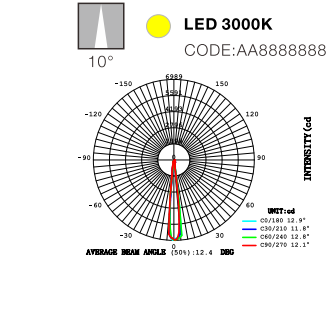

Spotlight Track Head - 8W SES-MSM-8-CCT

Power	8W
CCT	3000K ● 4000K ●
Voltage	DC48V
Output Lumens	640 lm
CRI	>90
Material	Aluminum
Color	Black / White
Life	30 000 H
Warranty	3 Years